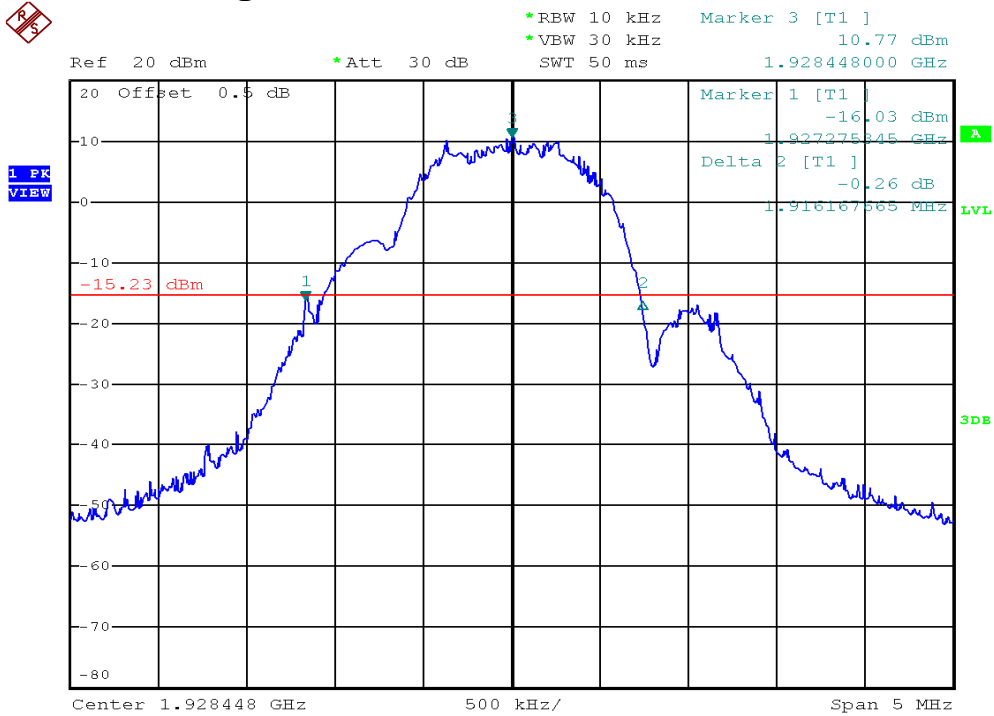

## 26dB Emission Bandwidth Plots

### Base unit, Lowest channel, Traffic carrier

### Base unit, Highest channel, Traffic carrier