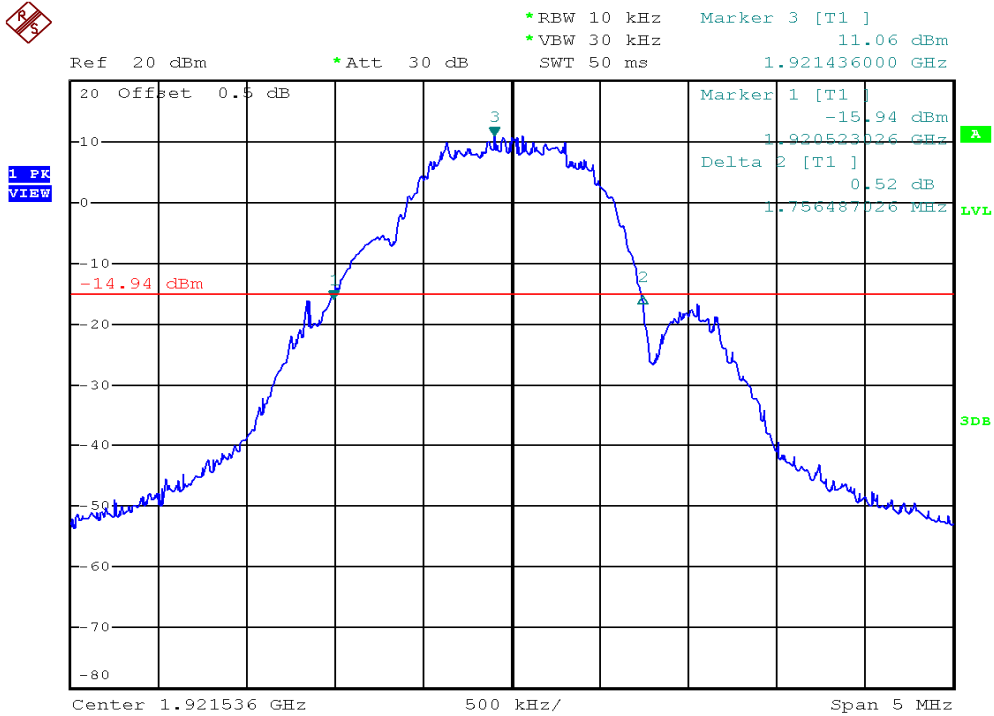

## 26dB Emission Bandwidth Plots

### Base unit, Lowest channel, Traffic carrier