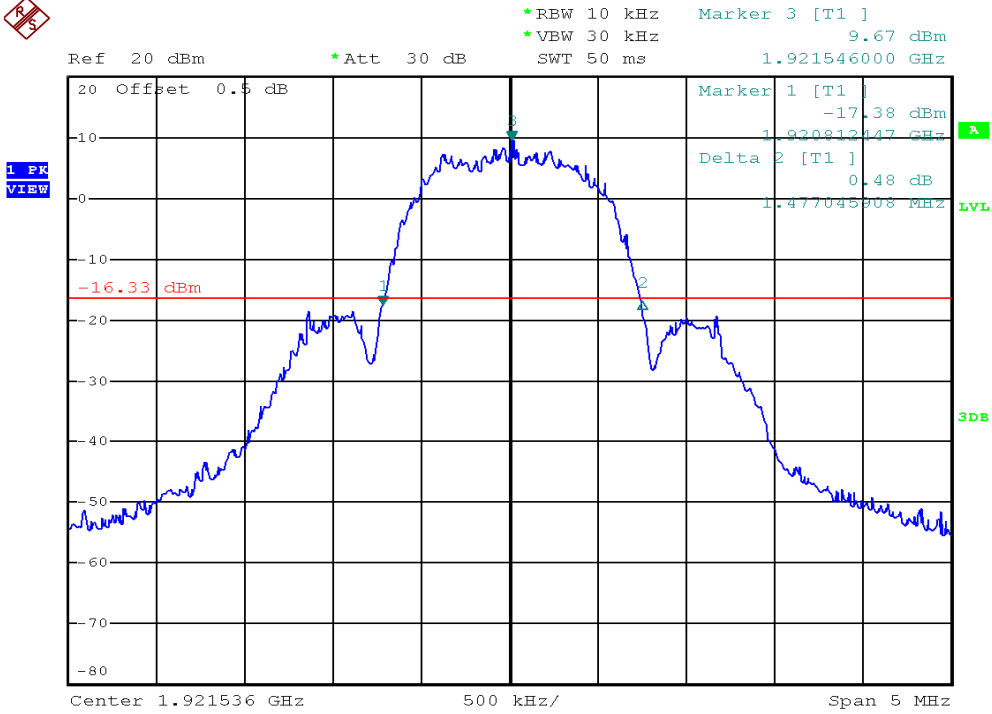

INTERTEK TESTING SERVICES

26dB Emission Bandwidth Plots

Handset unit, Lowest channel, Traffic carrier