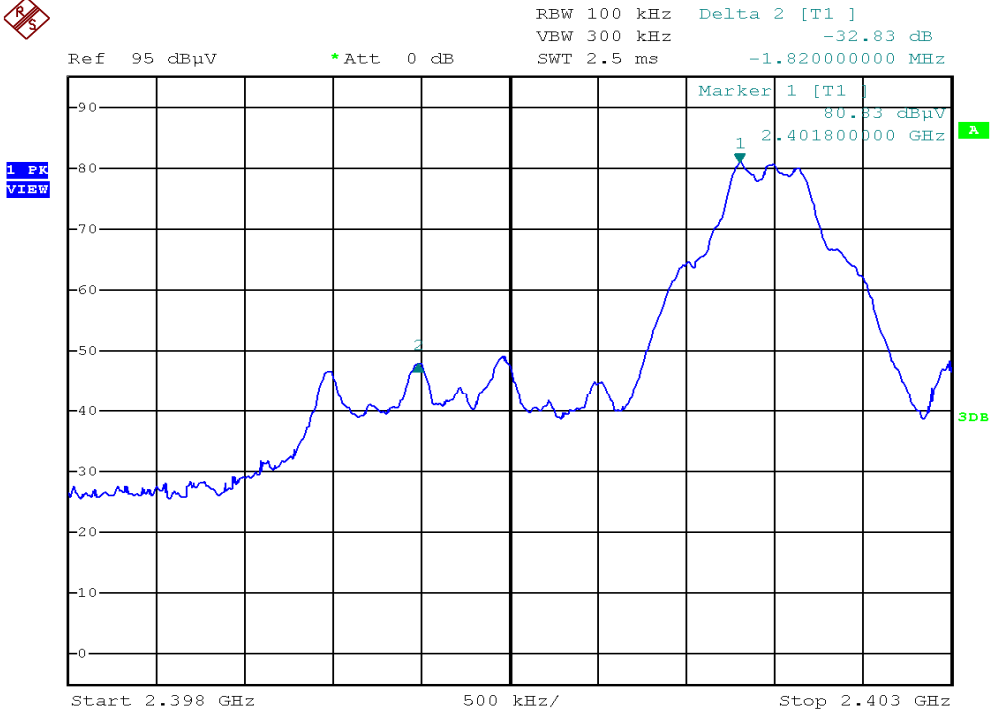

INTERTEK TESTING SERVICES

Radiated Emission on the Bandedge Plots

Base unit, Lowest channel

Base unit, Highest channel