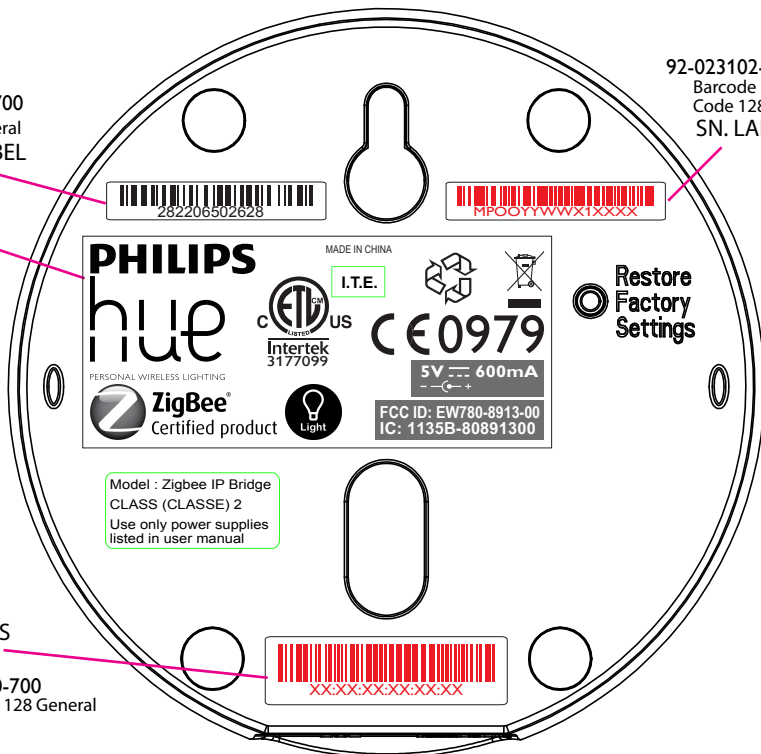

92-023102-010-700  
Barcode Format: Code 128 General  
12NC LABEL

92-023102-000-700  
Barcode Format:  
Code 128 General  
SN. LABEL

RATE LABEL  
SIZE: 62X28MM  
Material: 50# PET  
PN.:92-023073-010-700

MAC  
ADDRESS  
LABEL  
92-023072-000-700  
Barcode Format: Code 128 General

Model : Zigbee IP Bridge  
CLASS (CLASSE) 2  
Use only power supplies  
listed in user manual

Model : Zigbee IP Bridge  
CLASS (CLASSE) 2  
Use only power supplies  
listed in user manual

92-004007-000-100/blank label  
80G ART PAPER  
23x10mm

I.T.E.

92-008911-000-100  
blank label  
7x4mm

Model : Zigbee IP Bridge

92-011639-000-100 / blank label  
WHT ART PAP  
27X5 mm

Regrouping box(carton) label 92-023515-010-700

Barcode Format: Code 128 General

size:100 x 55mm

material: 80g art paper, permanent self adhesive

print color: Black