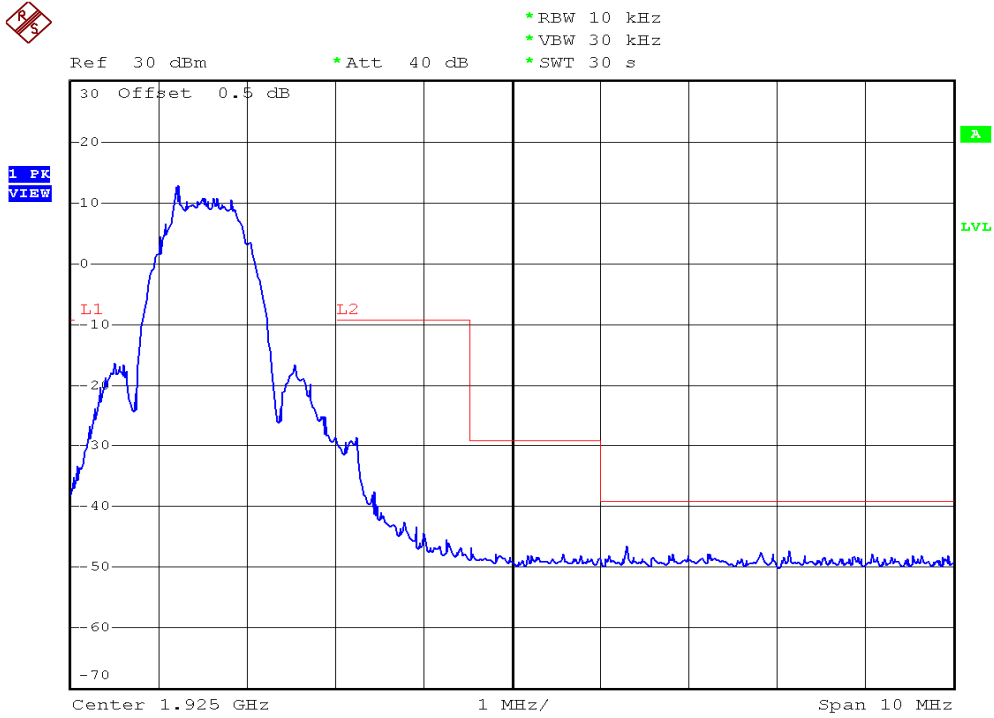

INTERTEK TESTING SERVICES

Unwanted Emission Inside The Sub-Band Plots

Base unit, Lowest channel, Traffic carrier

Base unit, Highest channel, Traffic carrier

INTERTEK TESTING SERVICES

Unwanted Emission Inside The Sub-Band Plots

Handset unit, Lowest channel, Traffic carrier

Handset unit, Highest channel, Traffic carrier