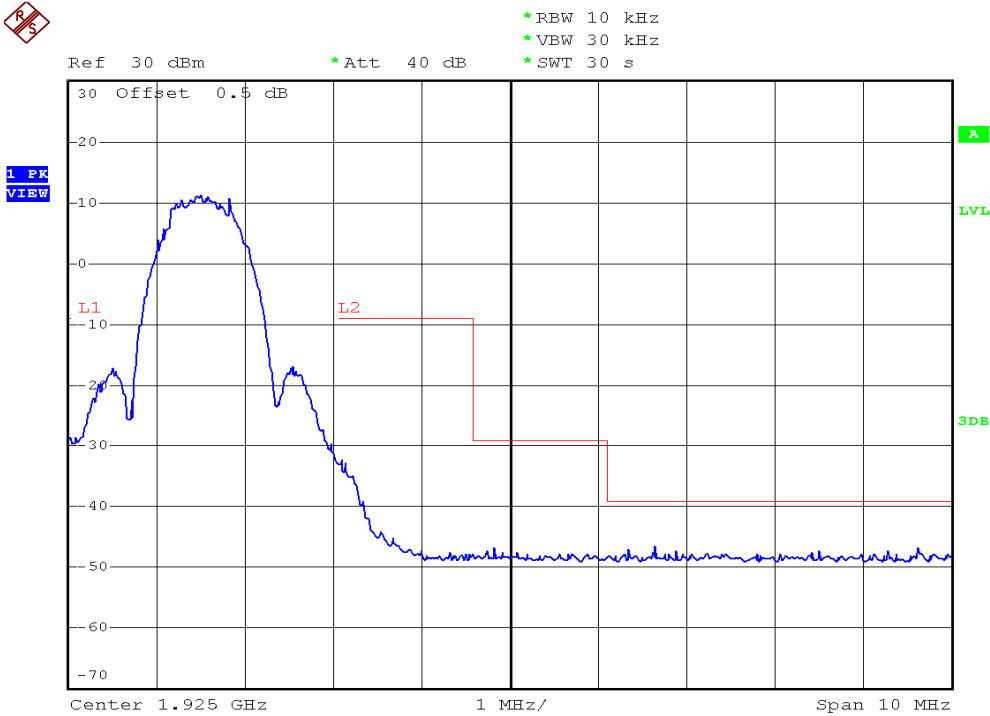

INTERTEK TESTING SERVICES

Unwanted Emission Inside The Sub-Band Plots

Base unit, Lowest channel, Traffic carrier

Base unit, Highest channel, Traffic carrier

INTERTEK TESTING SERVICES

Unwanted Emission Inside The Sub-Band Plots

Handset unit, Lowest channel, Traffic carrier

Handset unit, Highest channel, Traffic carrier