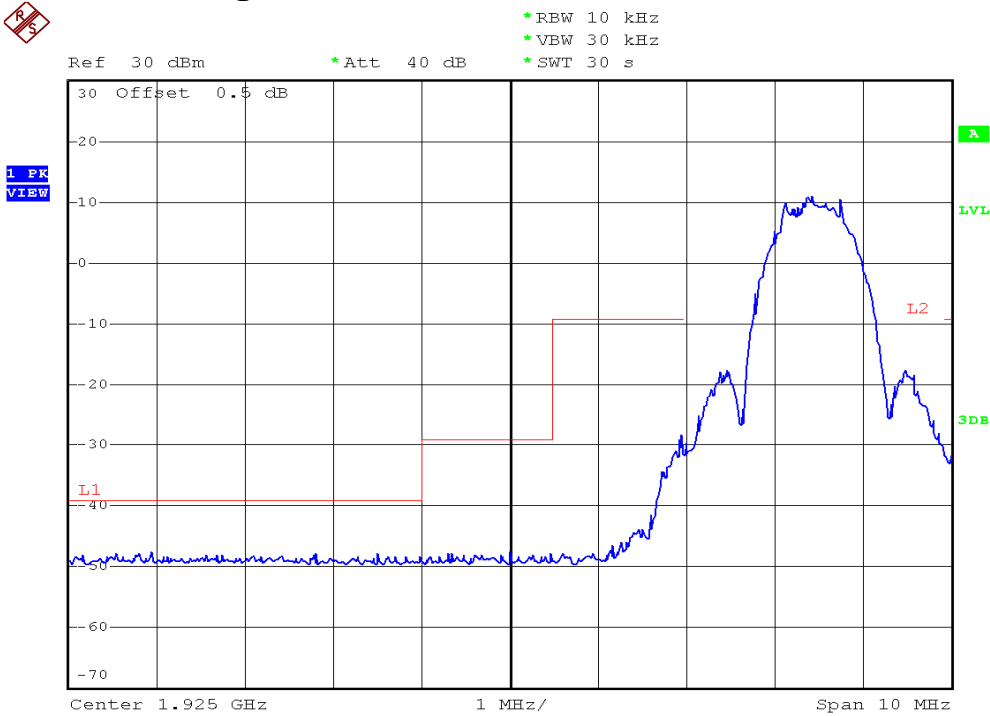

INTERTEK TESTING SERVICES

Unwanted Emission Inside The Sub-Band Plots

Base unit, Lowest channel, Traffic carrier

Base unit, Highest channel, Traffic carrier

INTERTEK TESTING SERVICES

Unwanted Emission Inside The Sub-Band Plots

Handset unit, Lowest channel, Traffic carrier

Handset unit, Highest channel, Traffic carrier