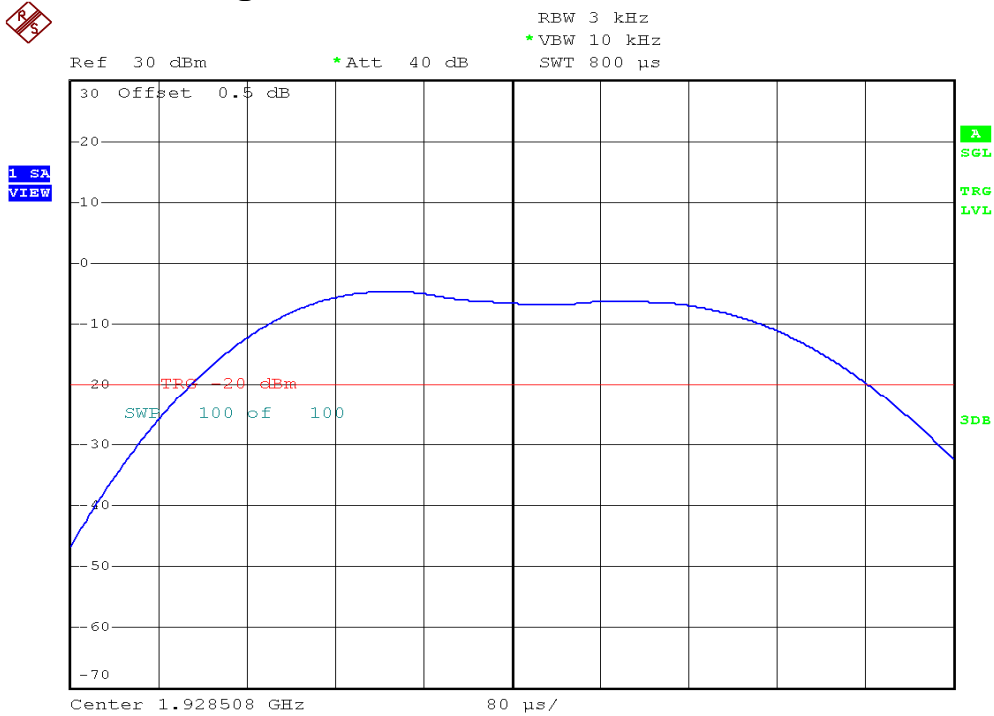

INTERTEK TESTING SERVICES

Power Spectral Density Plots

Base unit, Lowest channel, Traffic carrier

Base unit, Highest channel, Traffic carrier

INTERTEK TESTING SERVICES

Power Spectral Density Plots

Handset unit, Lowest channel, Traffic carrier

Handset unit, Highest channel, Traffic carrier