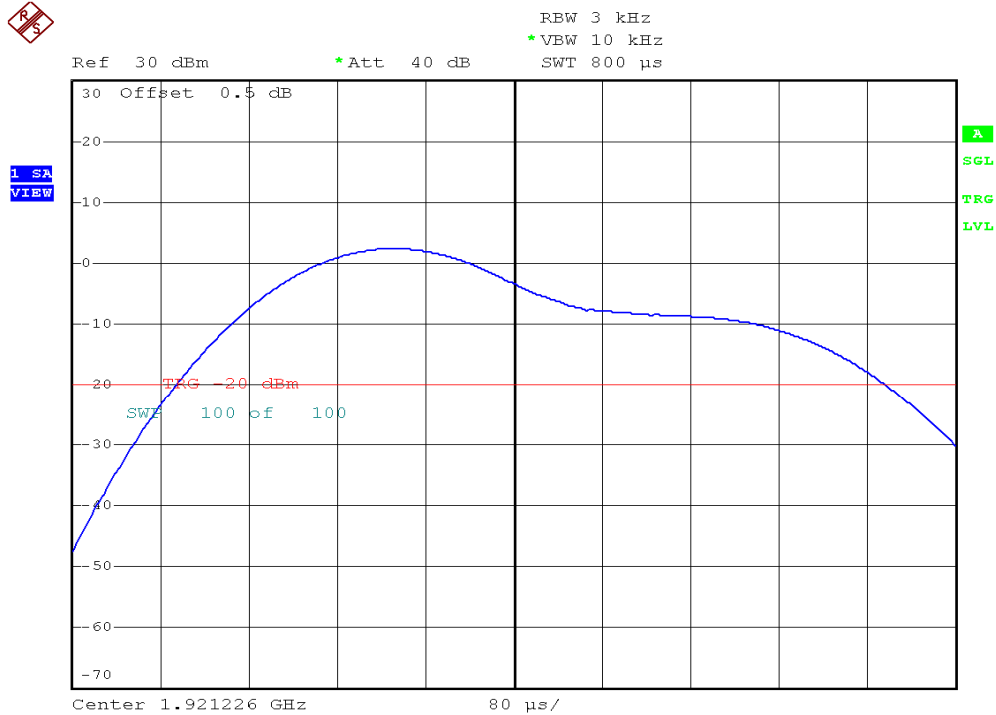

INTERTEK TESTING SERVICES

Power Spectral Density Plots

Base unit, Lowest channel, Traffic carrier

Base unit, Highest channel, Traffic carrier

INTERTEK TESTING SERVICES

Power Spectral Density Plots

Handset unit, Lowest channel, Traffic carrier

Handset unit, Highest channel, Traffic carrier