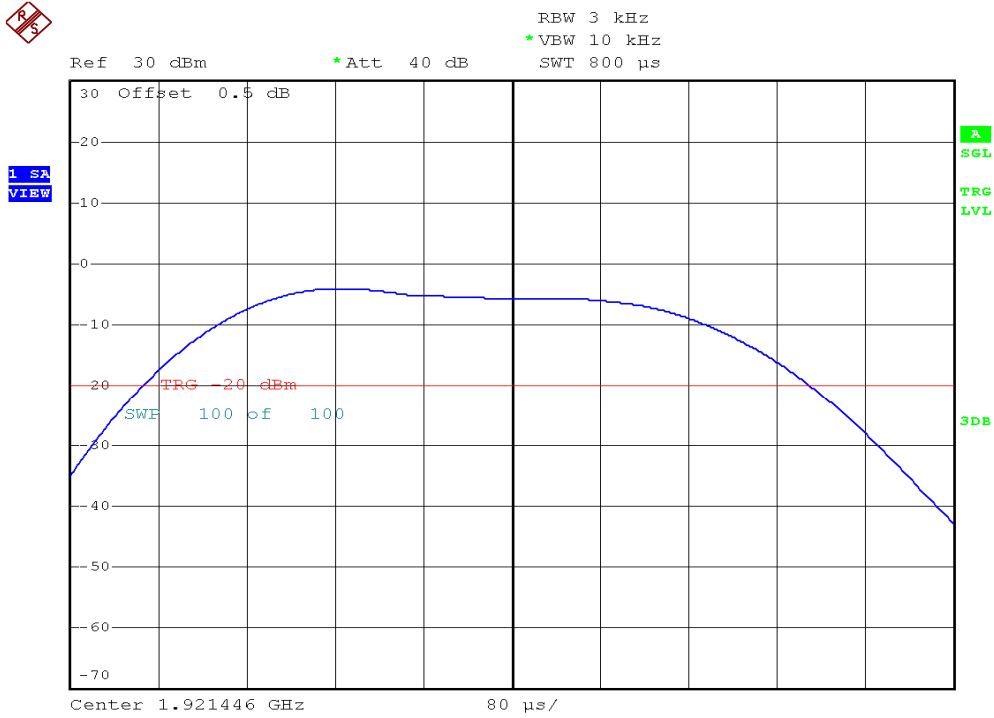

INTERTEK TESTING SERVICES

Power Spectral Density Plots

Base unit, Lowest channel, Traffic carrier

Base unit, Highest channel, Traffic carrier

INTERTEK TESTING SERVICES

Power Spectral Density Plots

Handset unit, Lowest channel, Traffic carrier

Handset unit, Highest channel, Traffic carrier