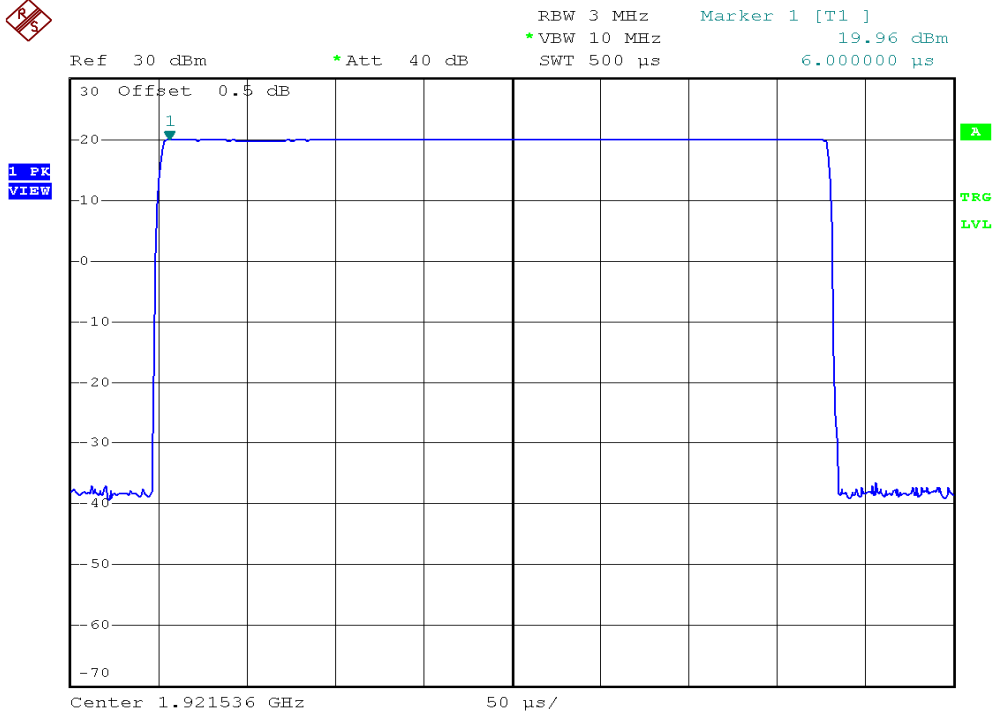

INTERTEK TESTING SERVICES

Peak Transmit Power Plots

Base unit, Lowest channel, Traffic carrier

Base unit, Highest channel, Traffic carrier

INTERTEK TESTING SERVICES

Peak Transmit Power Plots

Handset unit, Lowest channel, Traffic carrier

Handset unit, Highest channel, Traffic carrier