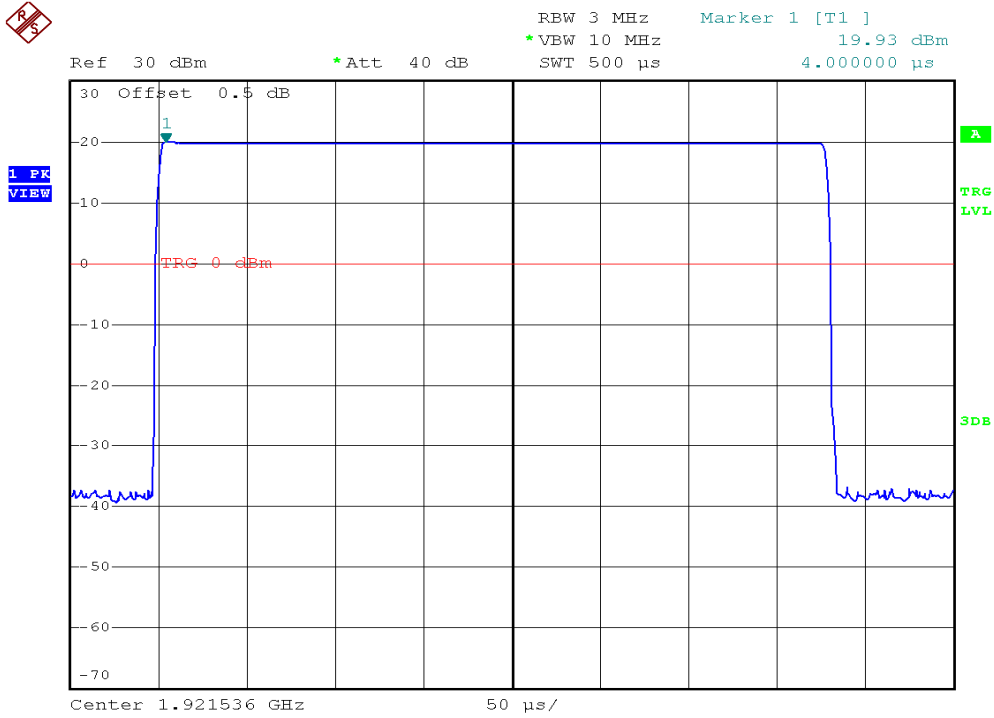

INTERTEK TESTING SERVICES

Peak Transmit Power Plots

Base unit, Lowest channel, Traffic carrier

Base unit, Highest channel, Traffic carrier

INTERTEK TESTING SERVICES

Peak Transmit Power Plots

Handset unit, Lowest channel, Traffic carrier

Handset unit, Highest channel, Traffic carrier