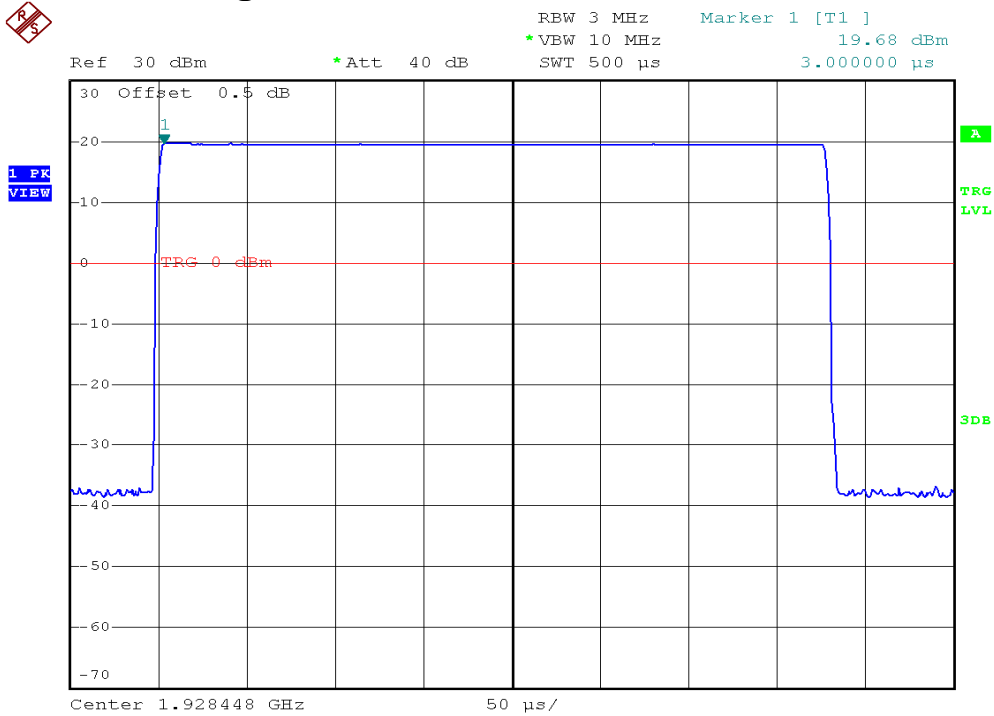

INTERTEK TESTING SERVICES

Peak Transmit Power Plots

Base unit, Lowest channel, Traffic carrier

Base unit, Highest channel, Traffic carrier

INTERTEK TESTING SERVICES

Peak Transmit Power Plots

Handset unit, Lowest channel, Traffic carrier

Handset unit, Highest channel, Traffic carrier