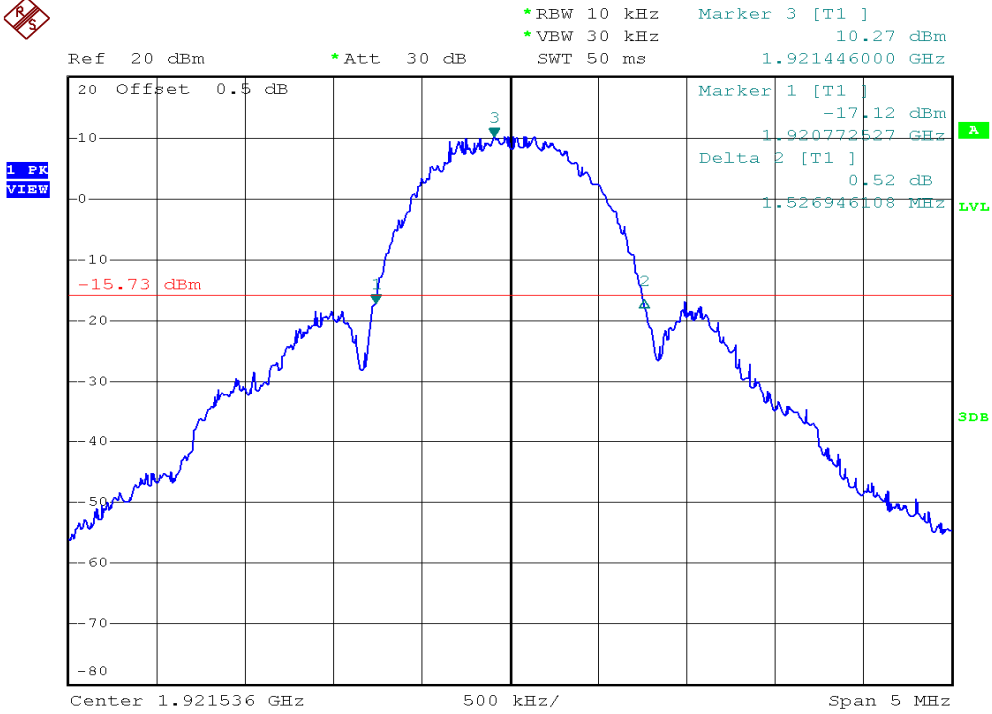

INTERTEK TESTING SERVICES

26dB Emission Bandwidth Plots

Base unit, Lowest channel, Traffic carrier

Base unit, Highest channel, Traffic carrier

INTERTEK TESTING SERVICES

26dB Emission Bandwidth Plots

Handset unit, Lowest channel, Traffic carrier

Handset unit, Highest channel, Traffic carrier