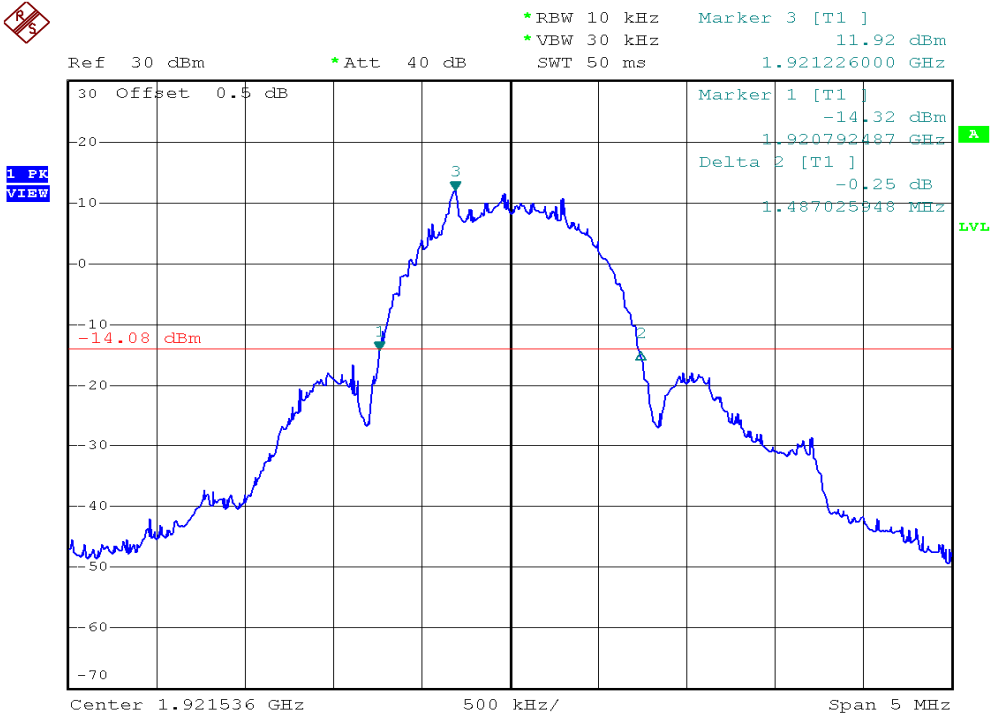

INTERTEK TESTING SERVICES

26dB Emission Bandwidth Plots

Base unit, Lowest channel, Traffic carrier

Base unit, Highest channel, Traffic carrier

INTERTEK TESTING SERVICES

26dB Emission Bandwidth Plots

Handset unit, Lowest channel, Traffic carrier

Handset unit, Highest channel, Traffic carrier