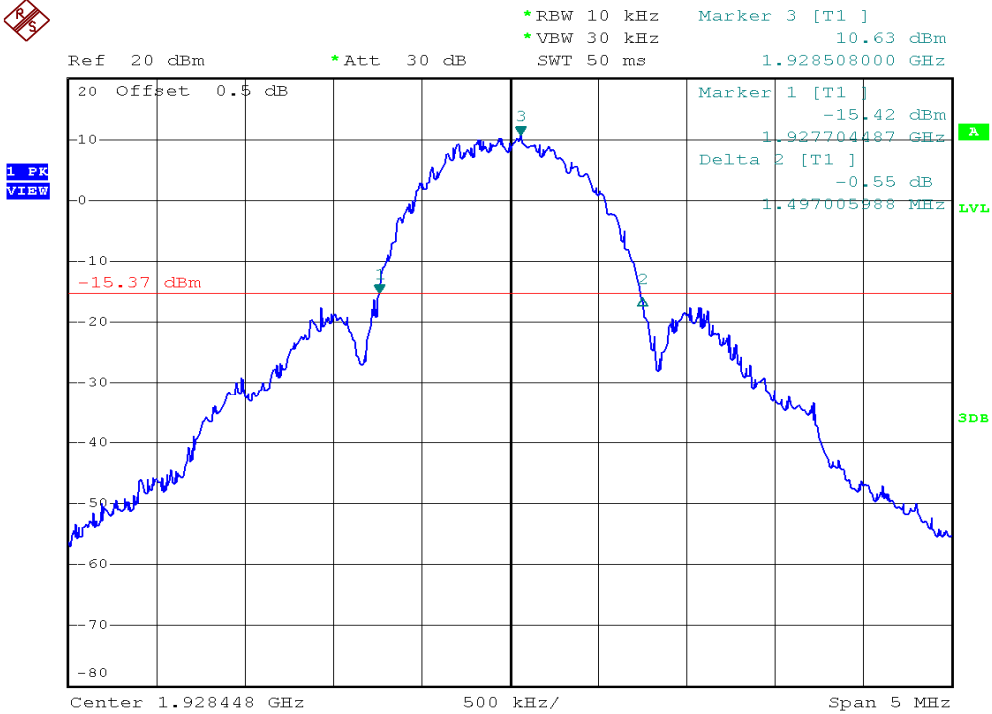

INTERTEK TESTING SERVICES

26dB Emission Bandwidth Plots

Base unit, Lowest channel, Traffic carrier

Base unit, Highest channel, Traffic carrier

INTERTEK TESTING SERVICES

26dB Emission Bandwidth Plots

Handset unit, Lowest channel, Traffic carrier

Handset unit, Highest channel, Traffic carrier