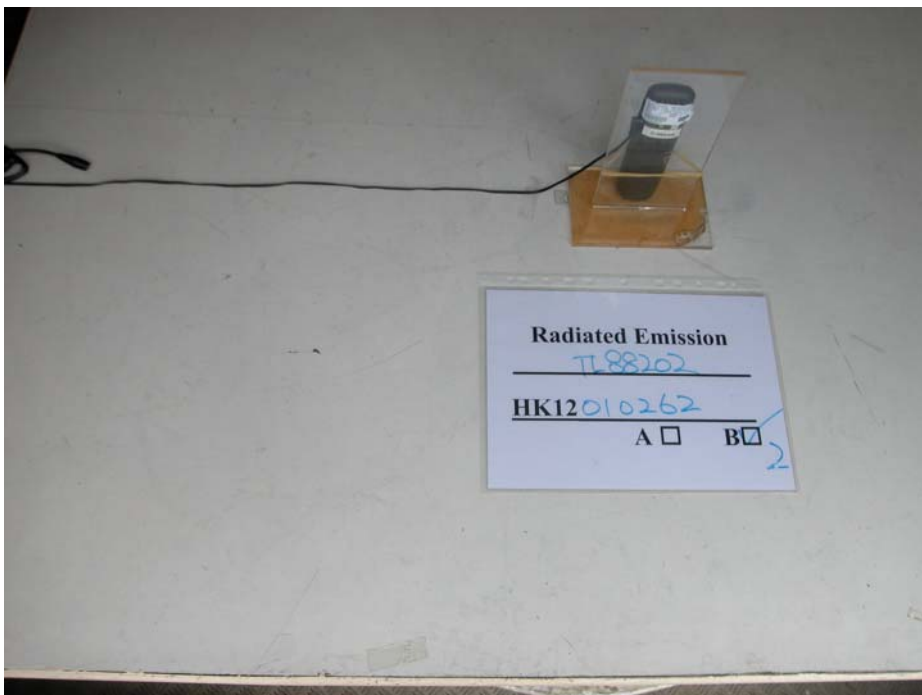

INTERTEK TESTING SERVICES

The Worst Case Configuration Photographs - Mode: Transmission

Radiated Emission - Base Unit

Front View

Rear View

INTERTEK TESTING SERVICES

The Worst Case Configuration Photographs - Mode: Transmission

Radiated Emission - Handset

Front View

Rear View

INTERTEK TESTING SERVICES

The Worst Case Configuration Photographs - Mode: 2-line Conference with Cordless Handset and Base Speakerphone Online

Conducted Emission

Front View

Right Side View

INTERTEK TESTING SERVICES

The Worst Case Configuration Photographs - Mode: 2-line Conference with Cordless Handset and Base Speakerphone Online

Conducted Emission

Left Side View