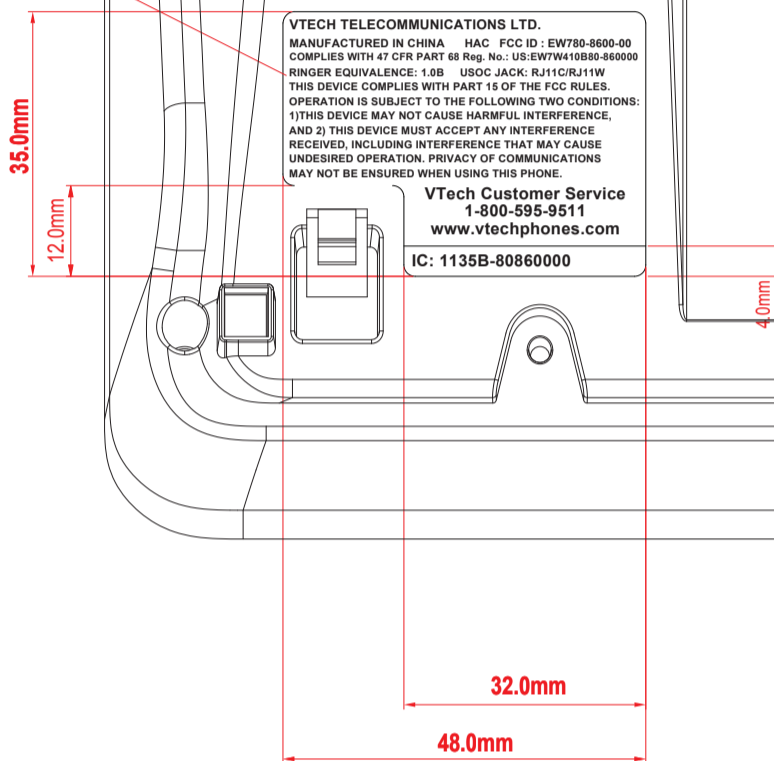

Text: engraved in raised 0.3mm

Text : Recessed 0.3mm High Gloss

SN Label 28X10 mm

Text : Recessed 0.3mm High Gloss