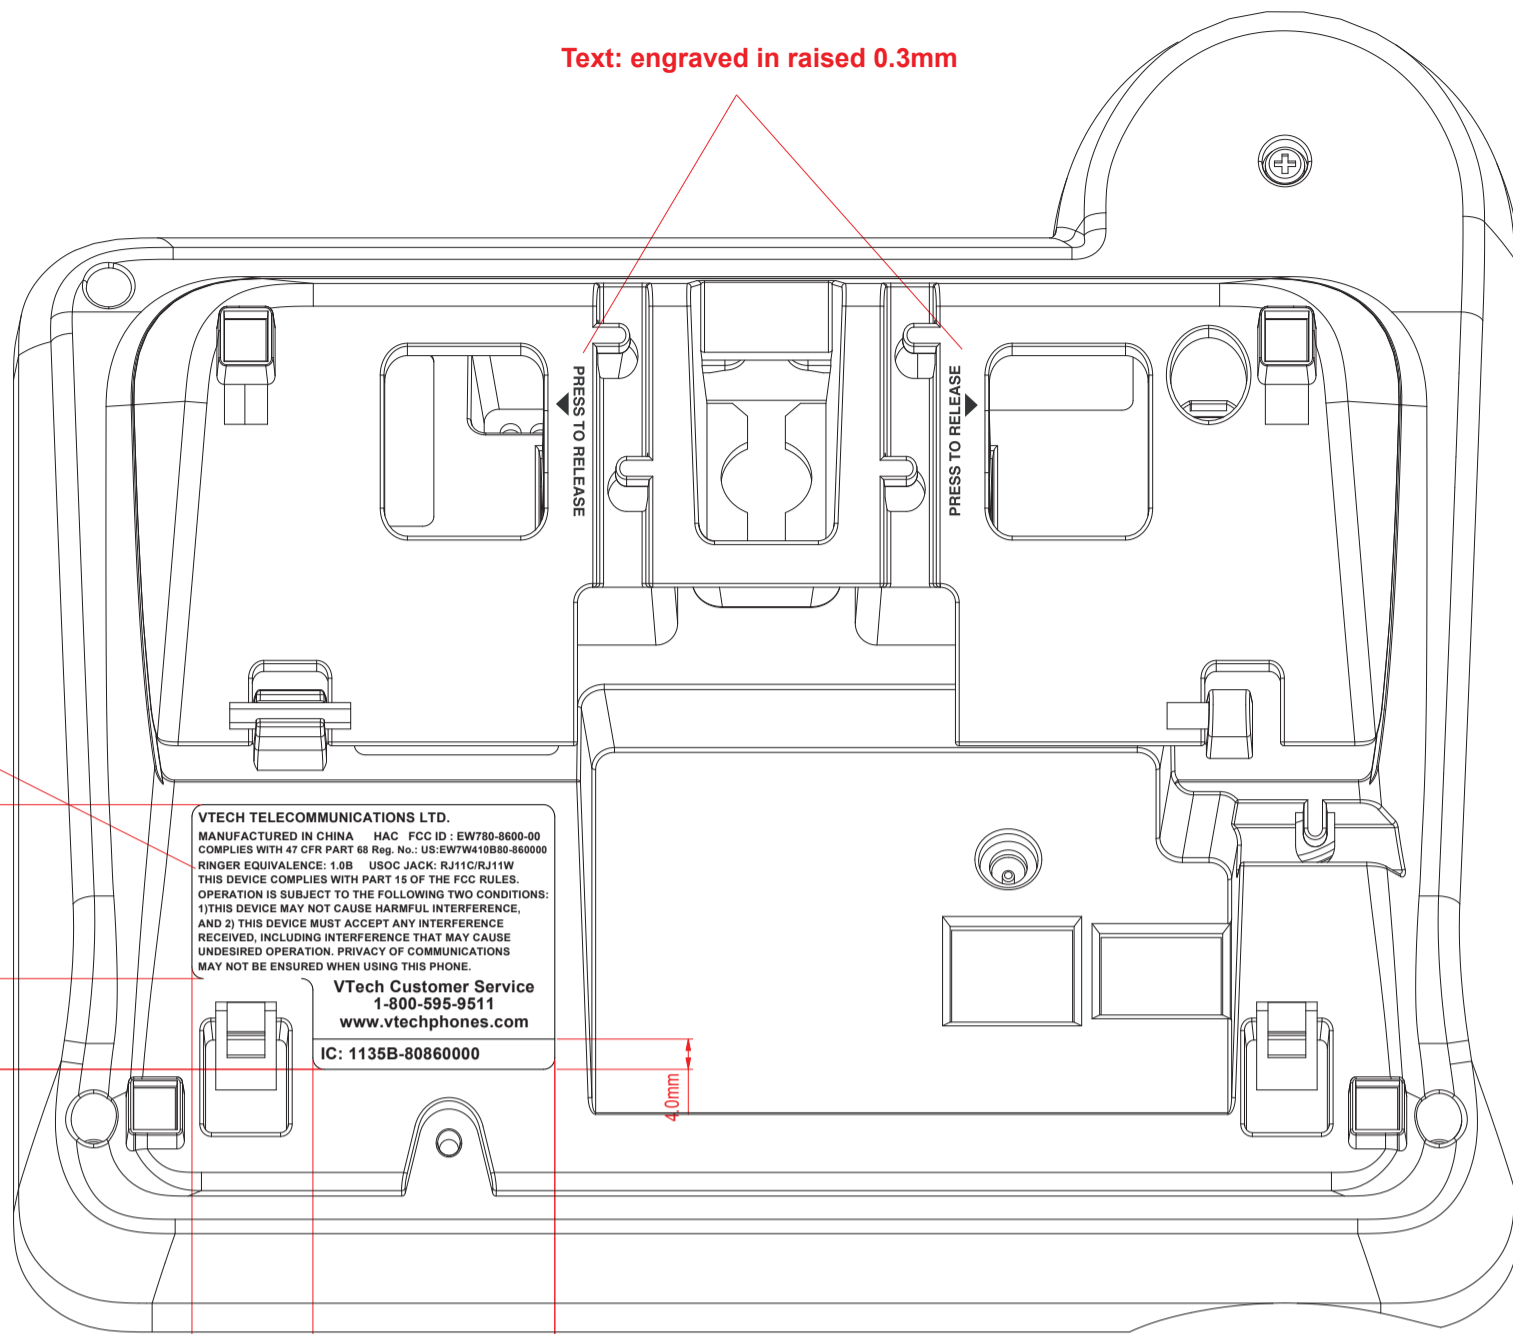

Text: engraved in raised 0.3mm

Text : Recessed 0.3mm High Gloss

SN Label 28X10 mm

Text : Recessed 0.3mm High Gloss