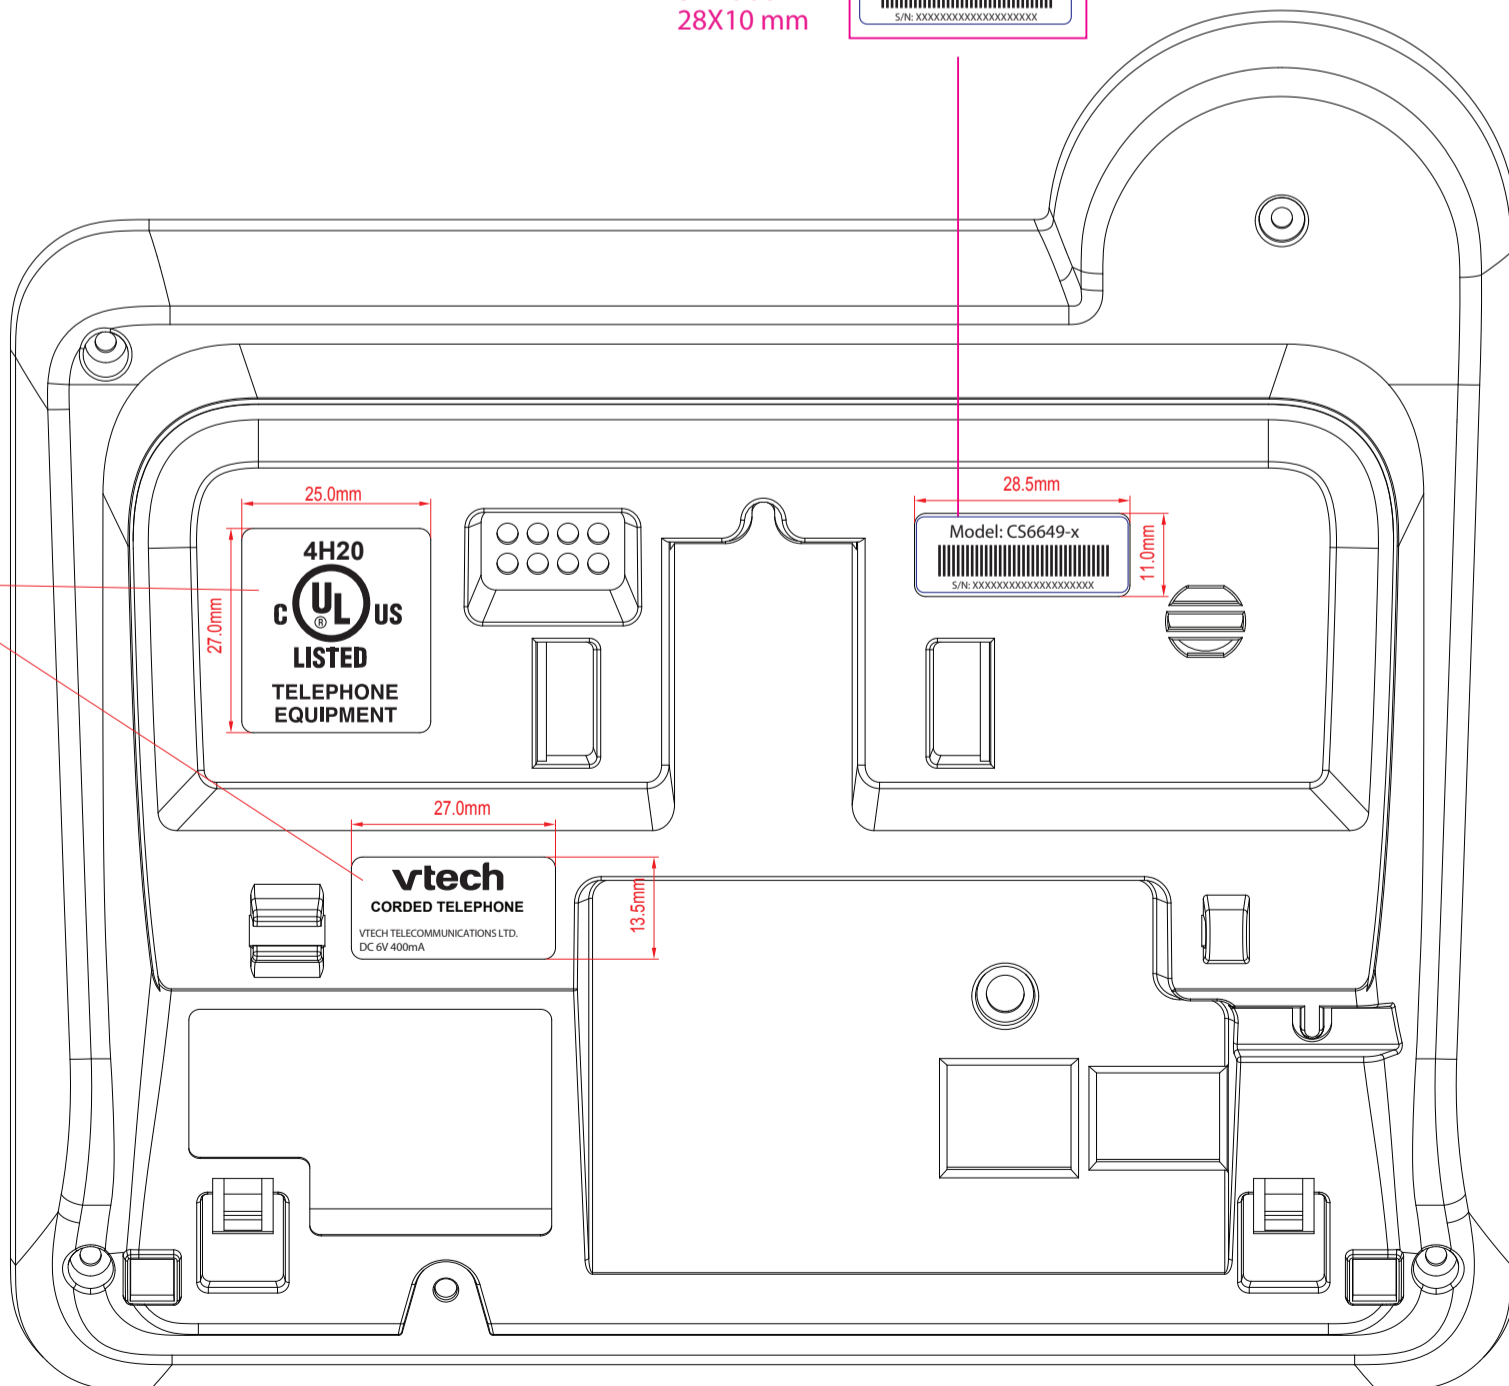

Text: engraved in raised 0.3mm

Text : Recessed 0.3mm High Gloss

SN Label 28X10 mm

Text : Recessed 0.3mm High Gloss