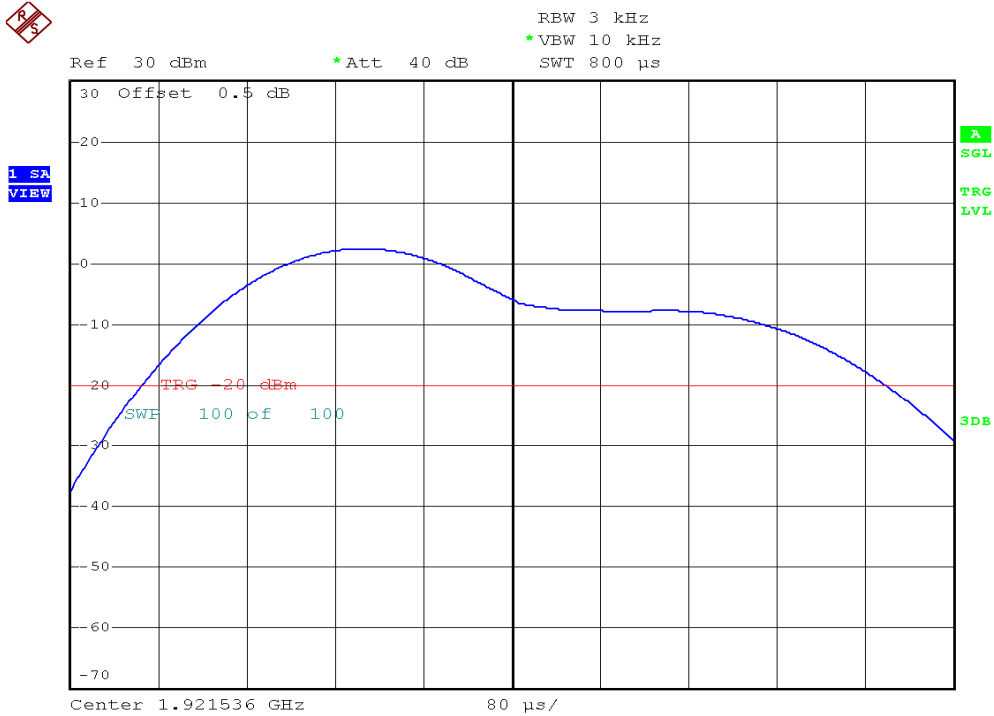

INTERTEK TESTING SERVICES

Power Spectral Density Plots

Base unit, Lowest channel, Traffic carrier

Base unit, Highest channel, Traffic carrier