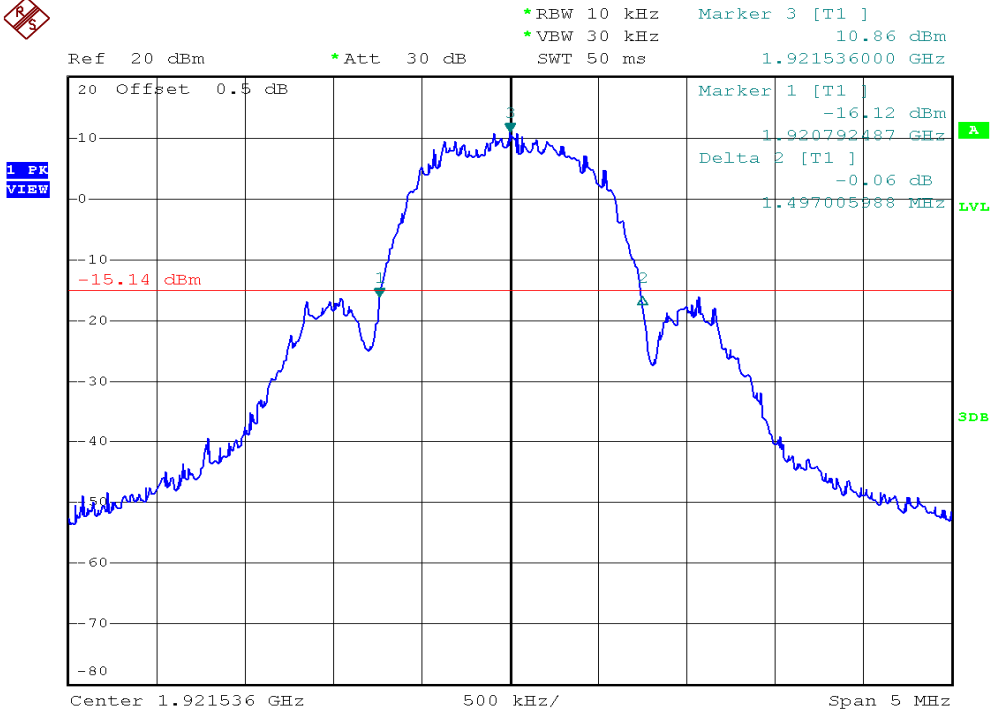

## 26dB Emission Bandwidth Plots

### Base unit, Lowest channel, Traffic carrier

### Base unit, Highest channel, Traffic carrier