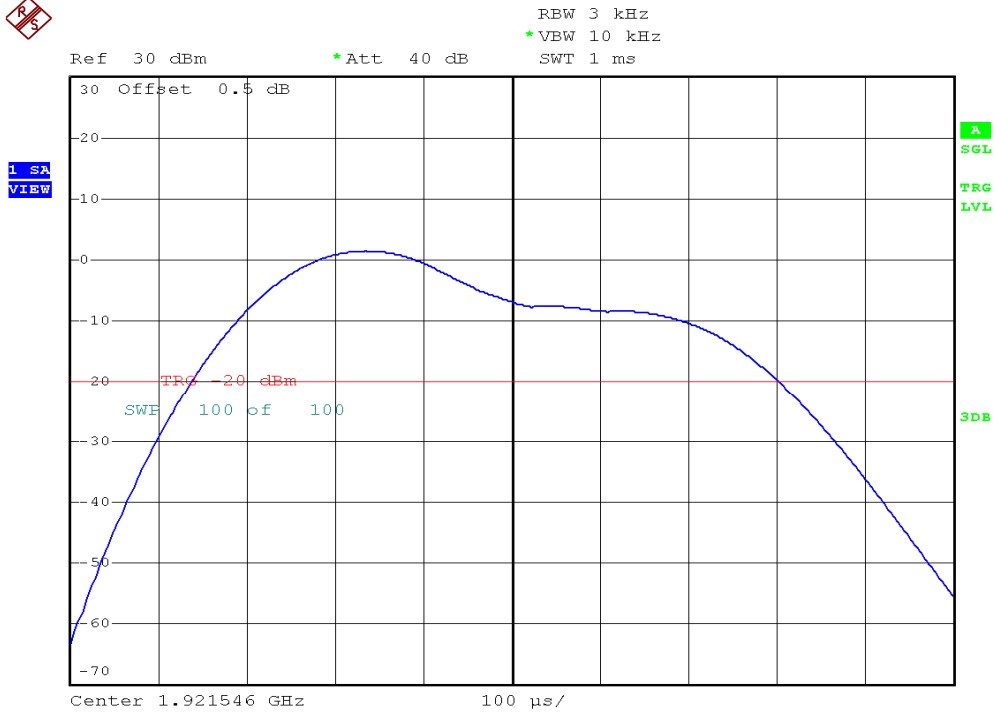

INTERTEK TESTING SERVICES

Power Spectral Density Plots

Handset unit, Lowest channel, Traffic carrier

Handset unit, Highest channel, Traffic carrier