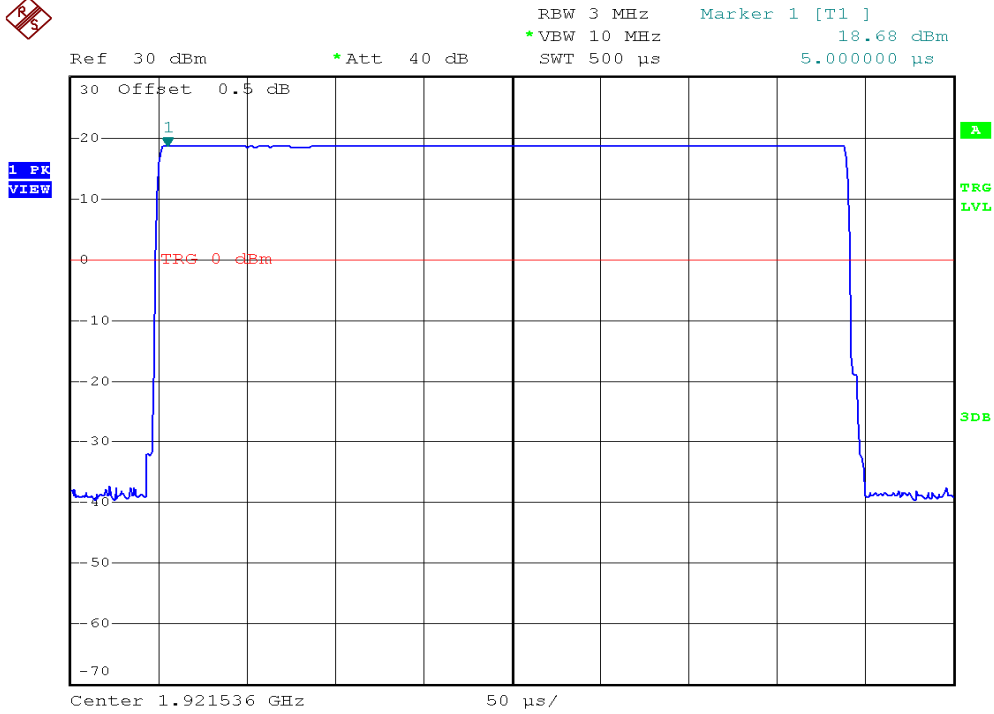

INTERTEK TESTING SERVICES

Peak Transmit Power Plots

Handset unit, Lowest channel, Traffic carrier

Handset unit, Middle channel, Traffic carrier

INTERTEK TESTING SERVICES

Peak Transmit Power Plots

Handset unit, Highest channel, Traffic carrier