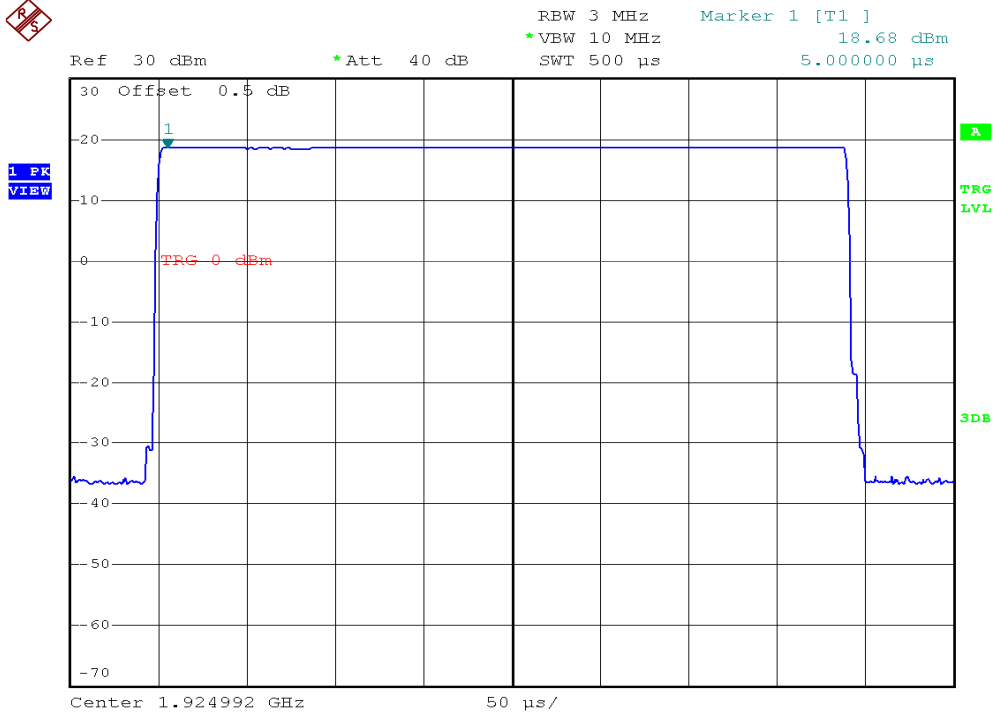

INTERTEK TESTING SERVICES

Peak Transmit Power Plots

Handset unit, Lowest channel, Traffic carrier

Handset unit, Middle channel, Traffic carrier

INTERTEK TESTING SERVICES

Peak Transmit Power Plots

Handset unit, Highest channel, Traffic carrier