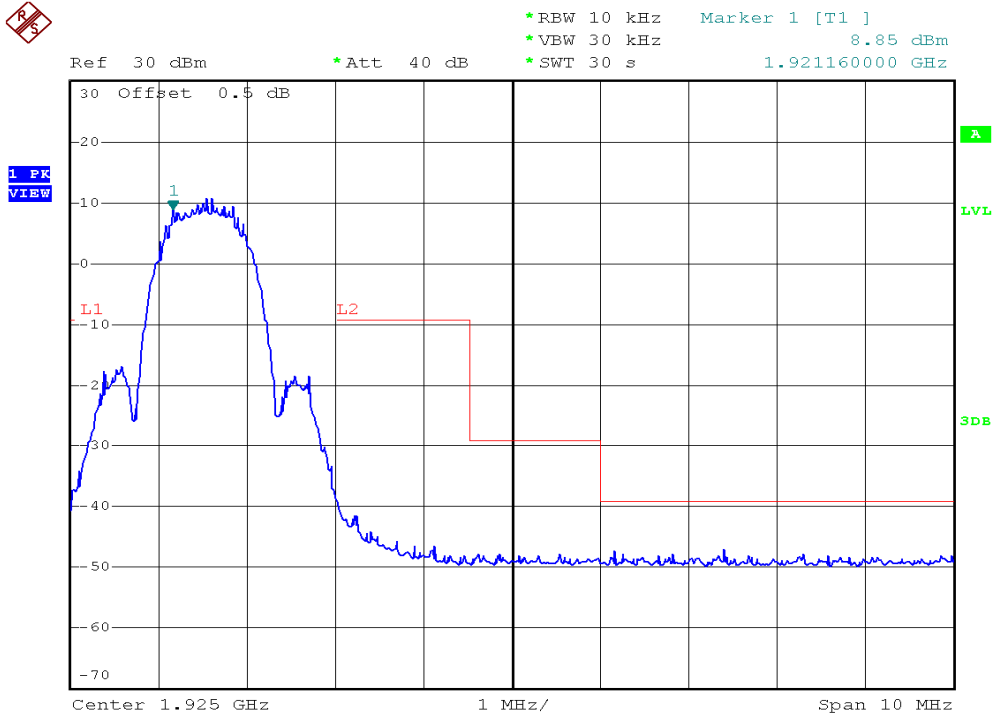

INTERTEK TESTING SERVICES

Unwanted Emission Inside The Sub-Band Plots

Handset unit, Lowest channel, Traffic carrier

Handset unit, Highest channel, Traffic carrier