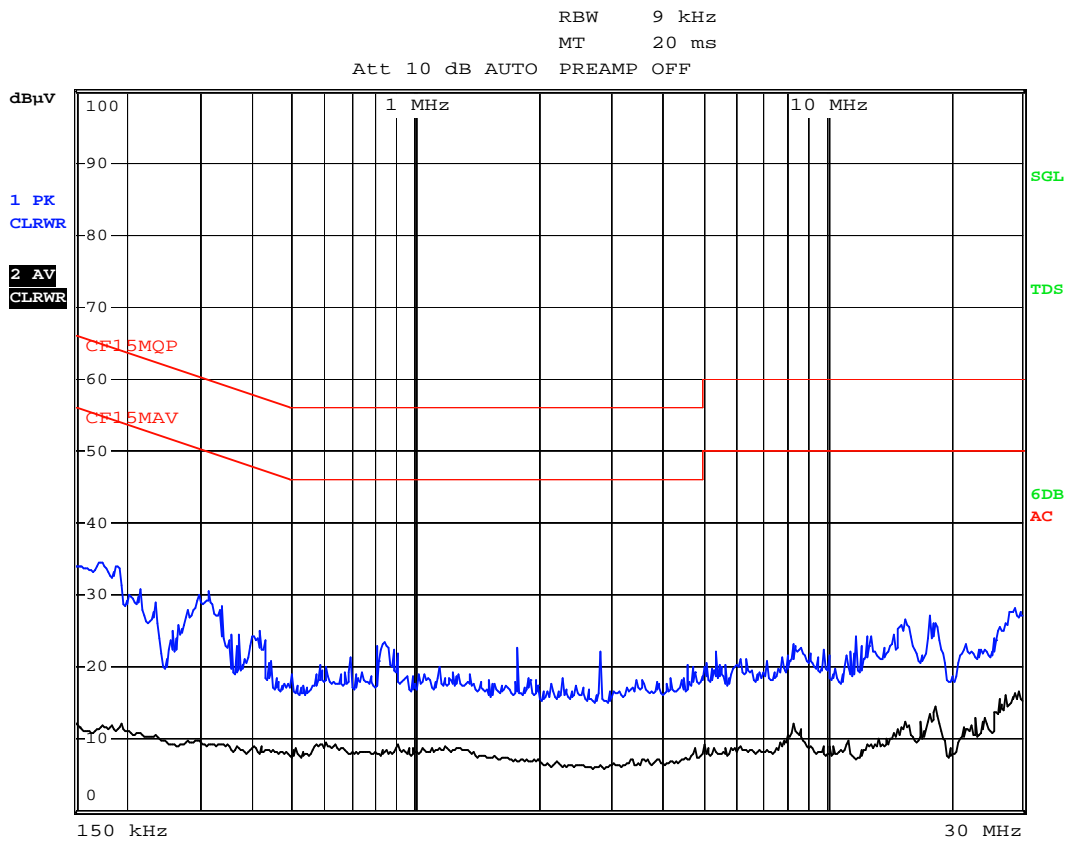

Report No.: HK12021223-1
Model: MS2025
Mode: Ringing
AC mains

Date: 6.MAY.2012 17:24:16

Ctrl No.: N/A