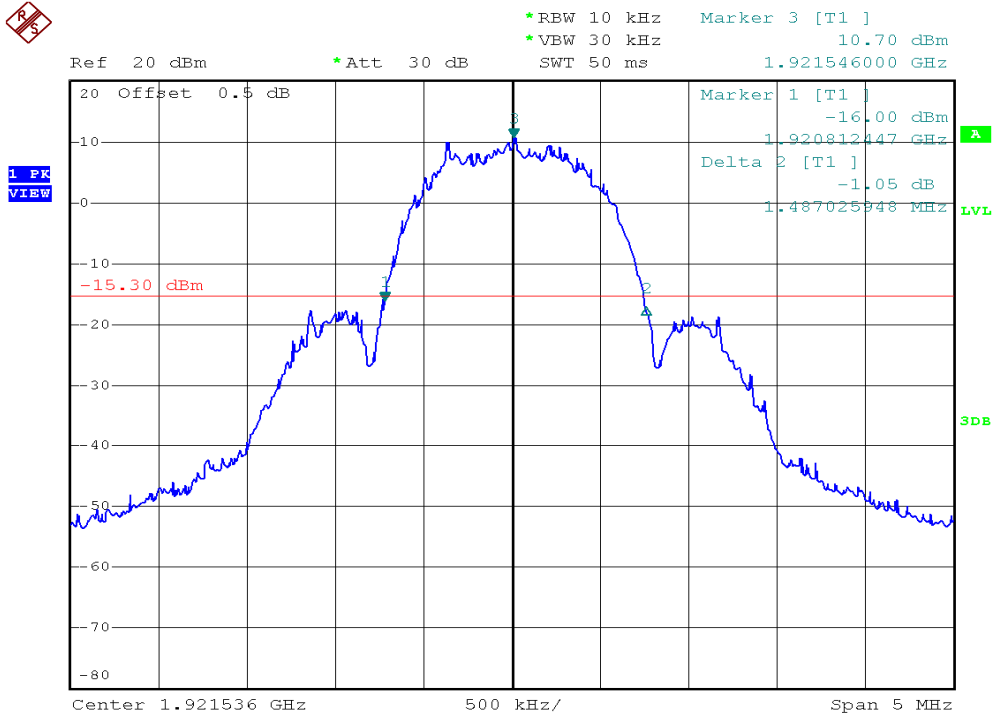

## 26dB Emission Bandwidth Plots

### Handset unit, Lowest channel, Traffic carrier

### Handset unit, Highest channel, Traffic carrier