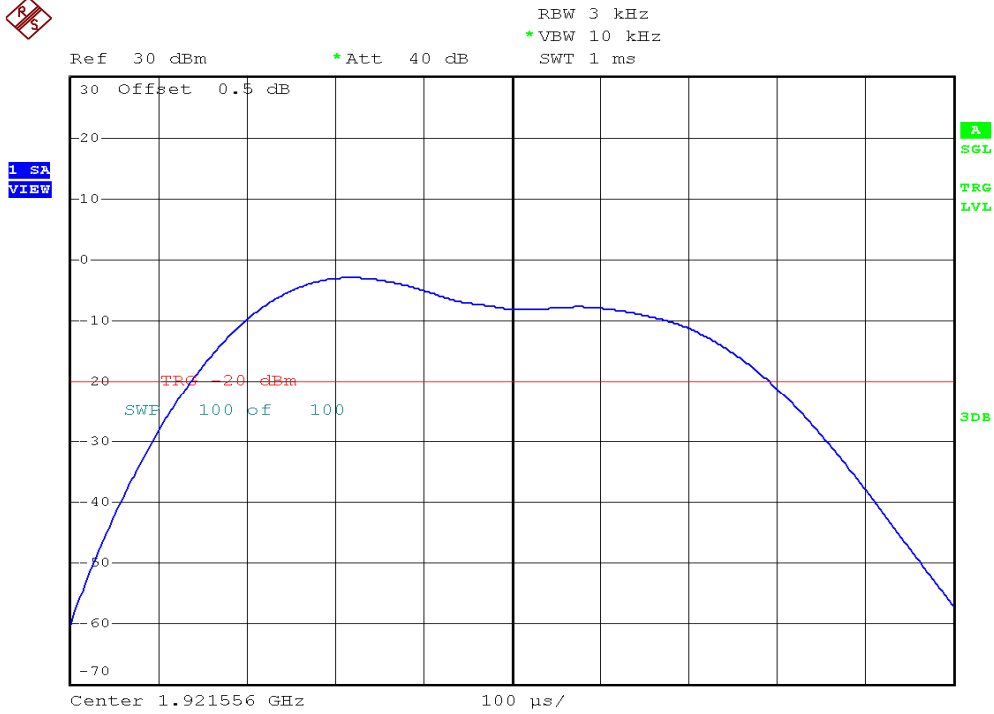

INTERTEK TESTING SERVICES

Power Spectral Density Plots

Base unit, Lowest channel, Traffic carrier

Base unit, Highest channel, Traffic carrier