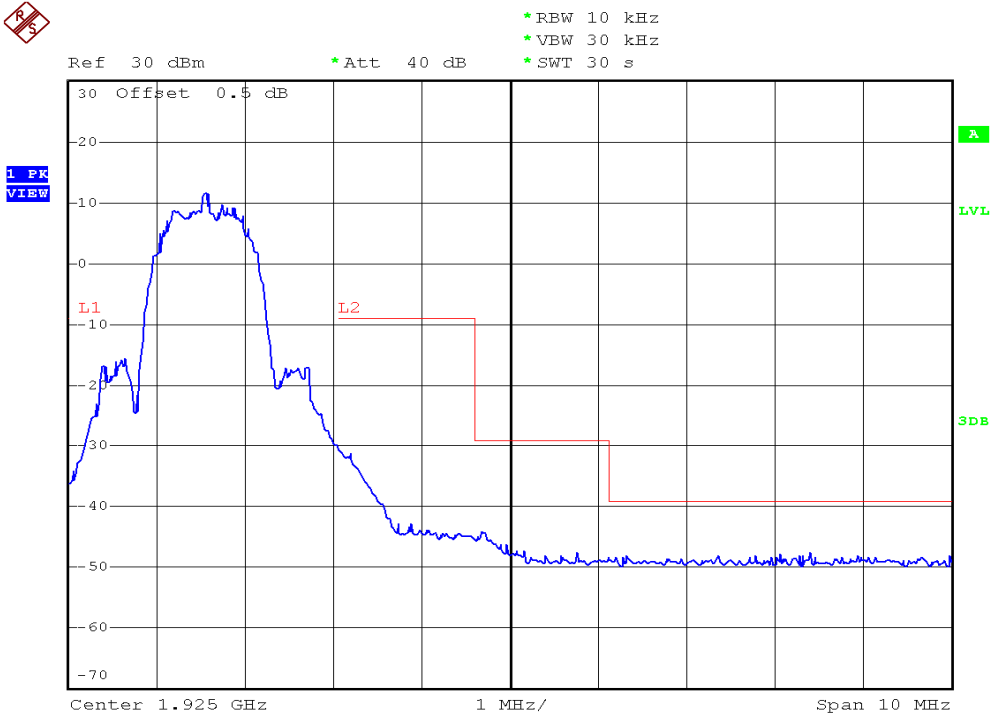

INTERTEK TESTING SERVICES

Unwanted Emission Inside The Sub-Band Plots

Base unit, Lowest channel, Traffic carrier

Base unit, Highest channel, Traffic carrier