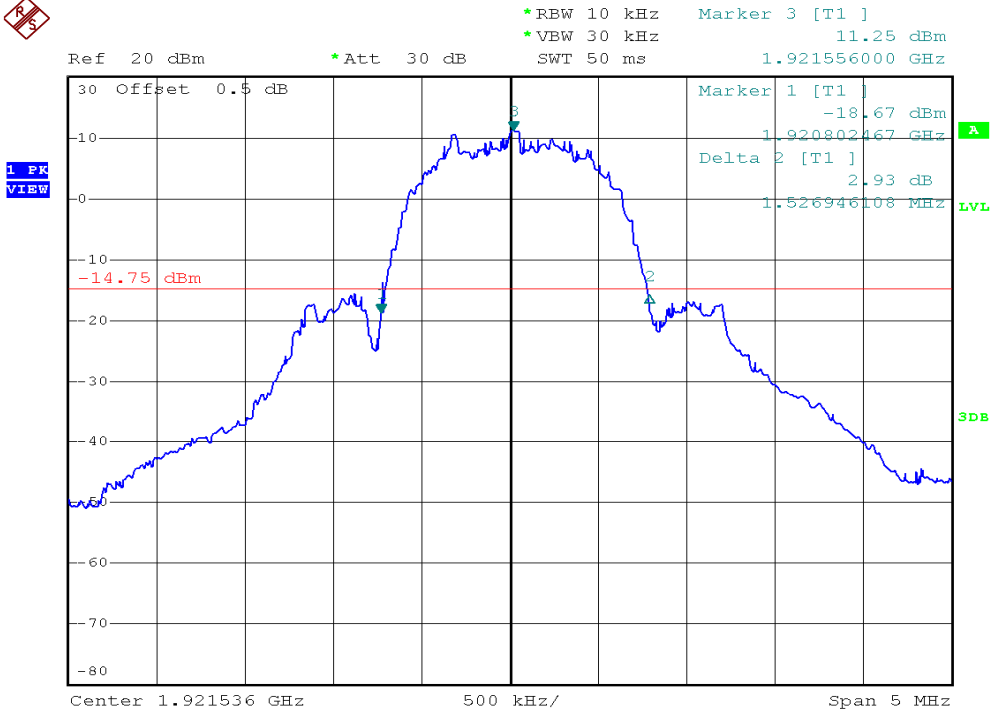

INTERTEK TESTING SERVICES

26dB Emission Bandwidth Plots

Base unit, Lowest channel, Traffic carrier

Base unit, Highest channel, Traffic carrier