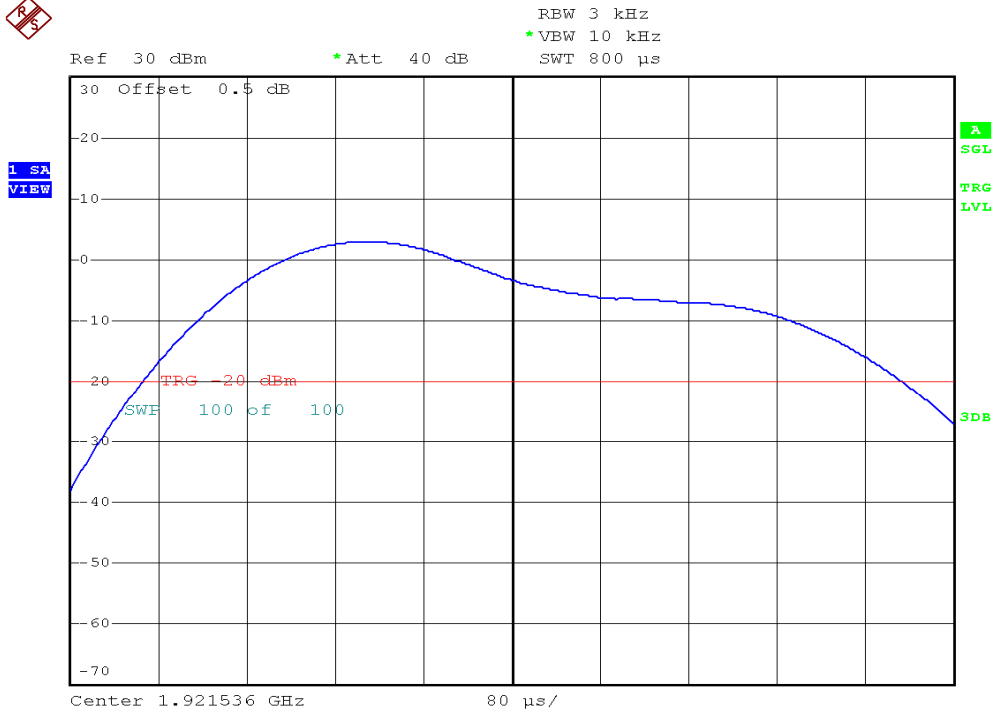

INTERTEK TESTING SERVICES

Power Spectral Density Plots

Base unit, Lowest channel, Traffic carrier

Base unit, Highest channel, Traffic carrier

INTERTEK TESTING SERVICES

Power Spectral Density Plots

Handset unit, Lowest channel, Traffic carrier

Handset unit, Highest channel, Traffic carrier