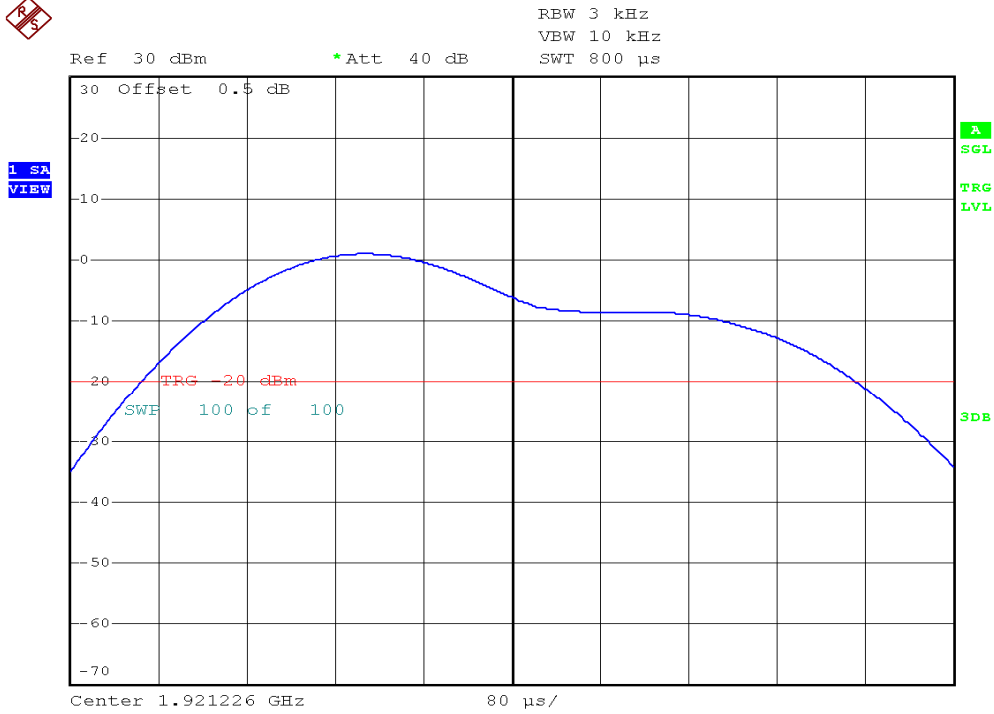

INTERTEK TESTING SERVICES

Power Spectral Density Plots

Base unit, Lowest channel, Traffic carrier

Base unit, Highest channel, Traffic carrier

INTERTEK TESTING SERVICES

Power Spectral Density Plots

Handset unit, Lowest channel, Traffic carrier

Handset unit, Highest channel, Traffic carrier