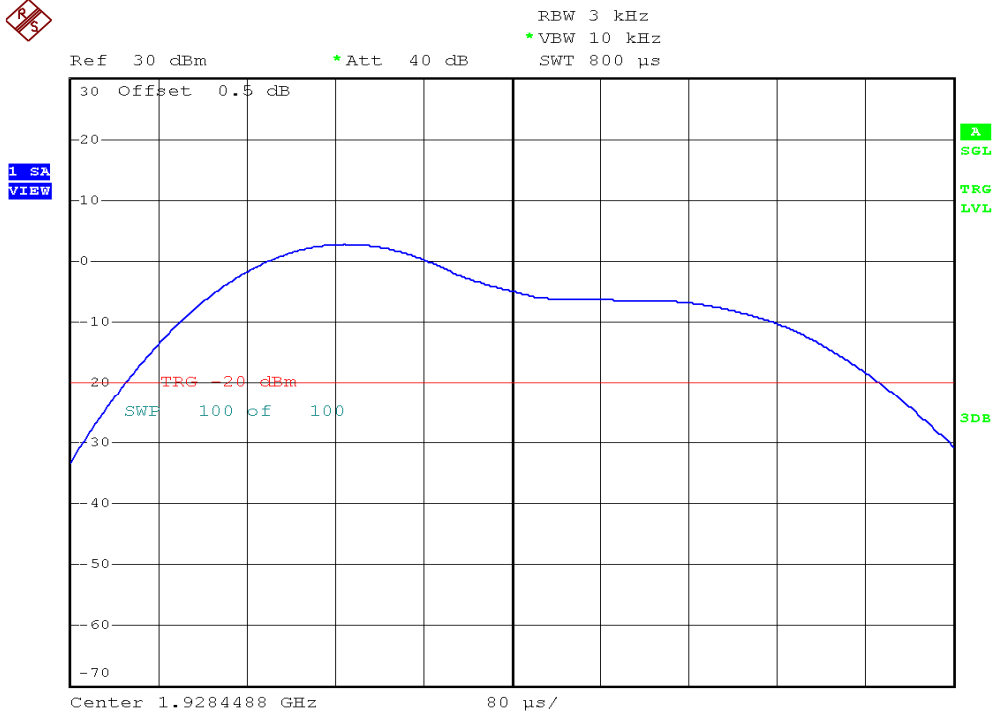

INTERTEK TESTING SERVICES

Power Spectral Density Plots

Base unit, Lowest channel, Traffic carrier

Base unit, Highest channel, Traffic carrier

INTERTEK TESTING SERVICES

Power Spectral Density Plots

Handset unit, Lowest channel, Traffic carrier

Handset unit, Highest channel, Traffic carrier