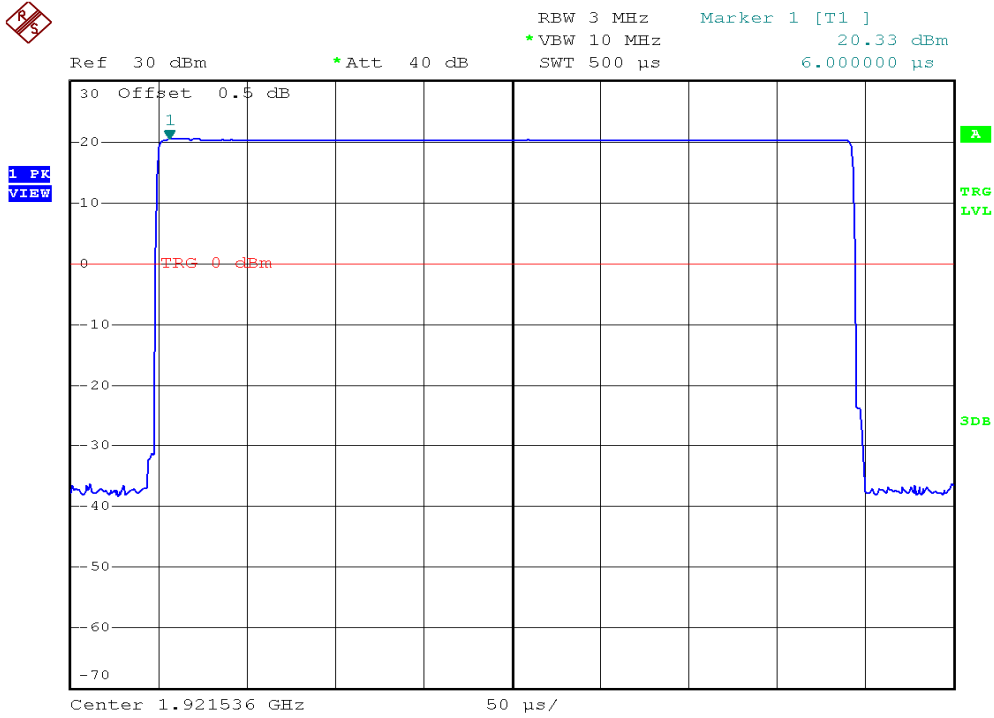

INTERTEK TESTING SERVICES

Peak Transmit Power Plots

Base unit, Lowest channel, Traffic carrier

Base unit, Middle channel, Traffic carrier

INTERTEK TESTING SERVICES

Peak Transmit Power Plots

Base unit, Highest channel, Traffic carrier

INTERTEK TESTING SERVICES

Peak Transmit Power Plots

Handset unit, Lowest channel, Traffic carrier

Handset unit, Middle channel, Traffic carrier

INTERTEK TESTING SERVICES

Peak Transmit Power Plots

Handset unit, Highest channel, Traffic carrier