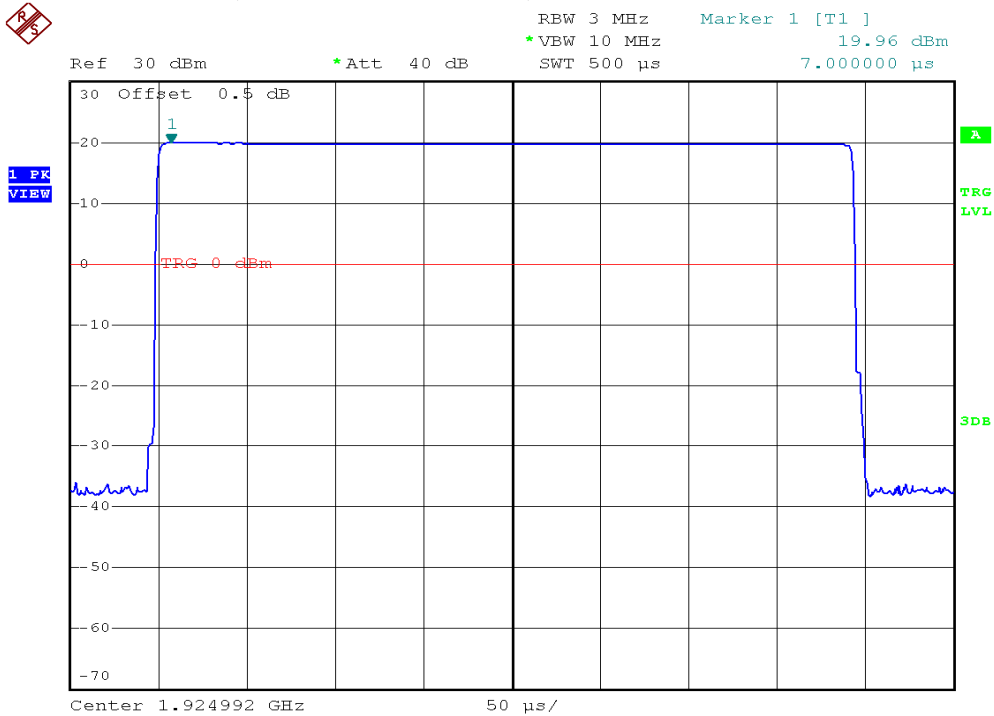

INTERTEK TESTING SERVICES

Peak Transmit Power Plots

Base unit, Lowest channel, Traffic carrier

Base unit, Middle channel, Traffic carrier

INTERTEK TESTING SERVICES

Peak Transmit Power Plots

Base unit, Highest channel, Traffic carrier

INTERTEK TESTING SERVICES

Peak Transmit Power Plots

Handset unit, Lowest channel, Traffic carrier

Handset unit, Middle channel, Traffic carrier

INTERTEK TESTING SERVICES

Peak Transmit Power Plots

Handset unit, Highest channel, Traffic carrier