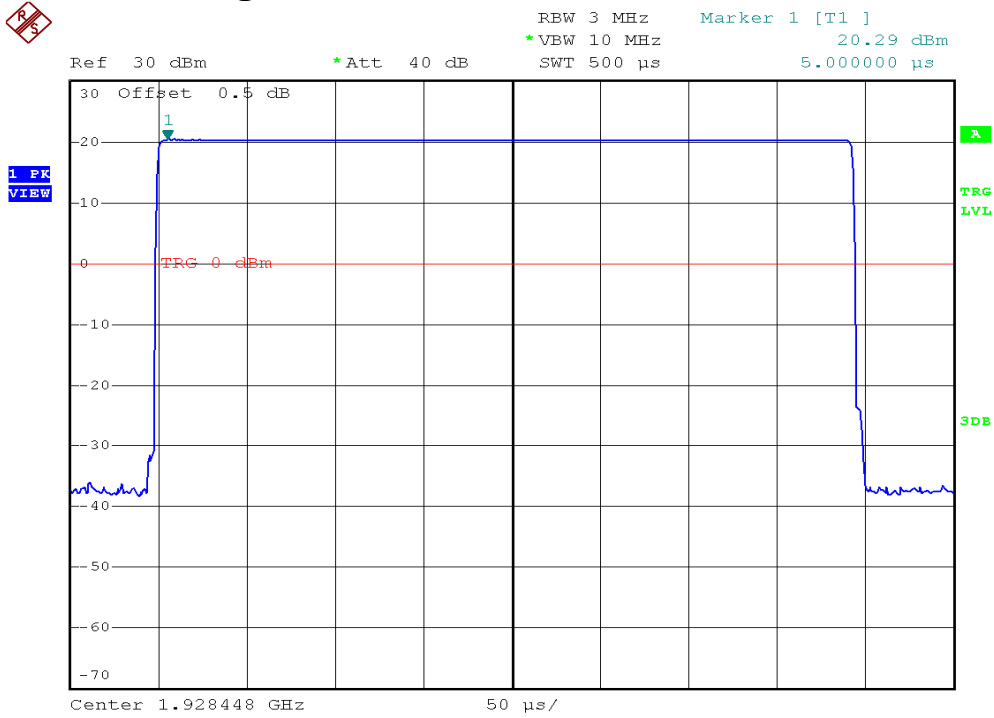

INTERTEK TESTING SERVICES

Peak Transmit Power Plots

Base unit, Lowest channel, Traffic carrier

Base unit, Middle channel, Traffic carrier

INTERTEK TESTING SERVICES

Peak Transmit Power Plots

Base unit, Highest channel, Traffic carrier

INTERTEK TESTING SERVICES

Peak Transmit Power Plots

Handset unit, Lowest channel, Traffic carrier

Handset unit, Middle channel, Traffic carrier

INTERTEK TESTING SERVICES

Peak Transmit Power Plots

Handset unit, Highest channel, Traffic carrier