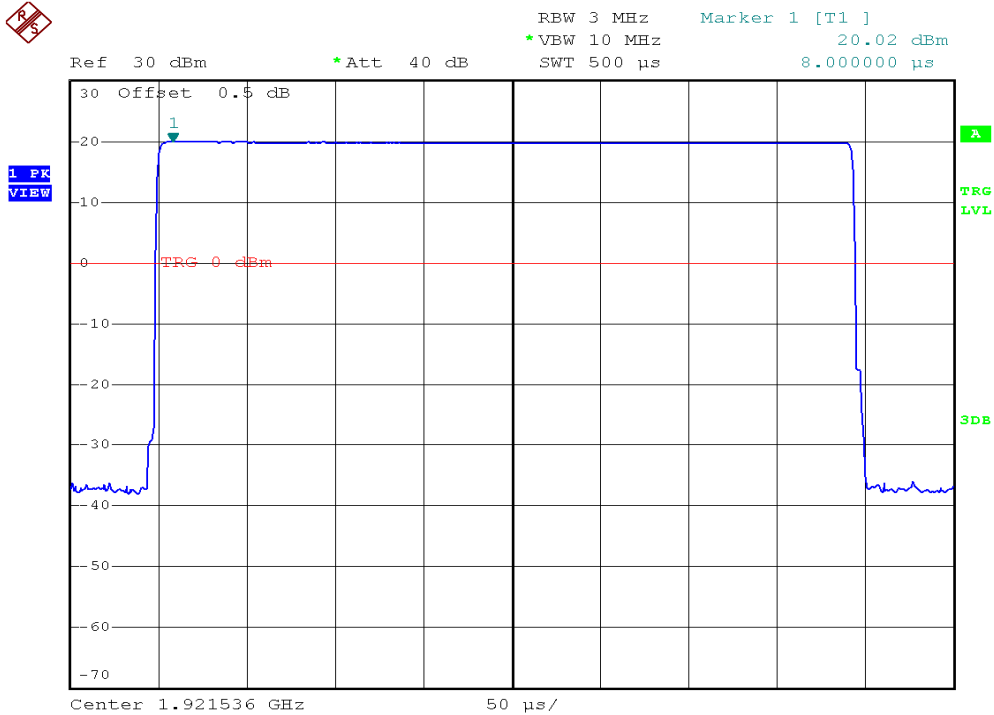

INTERTEK TESTING SERVICES

Peak Transmit Power Plots

Base unit, Lowest channel, Traffic carrier

Base unit, Middle channel, Traffic carrier

INTERTEK TESTING SERVICES

Peak Transmit Power Plots

Base unit, Highest channel, Traffic carrier

INTERTEK TESTING SERVICES

Peak Transmit Power Plots

Handset unit, Lowest channel, Traffic carrier

Handset unit, Middle channel, Traffic carrier

INTERTEK TESTING SERVICES

Peak Transmit Power Plots

Handset unit, Highest channel, Traffic carrier