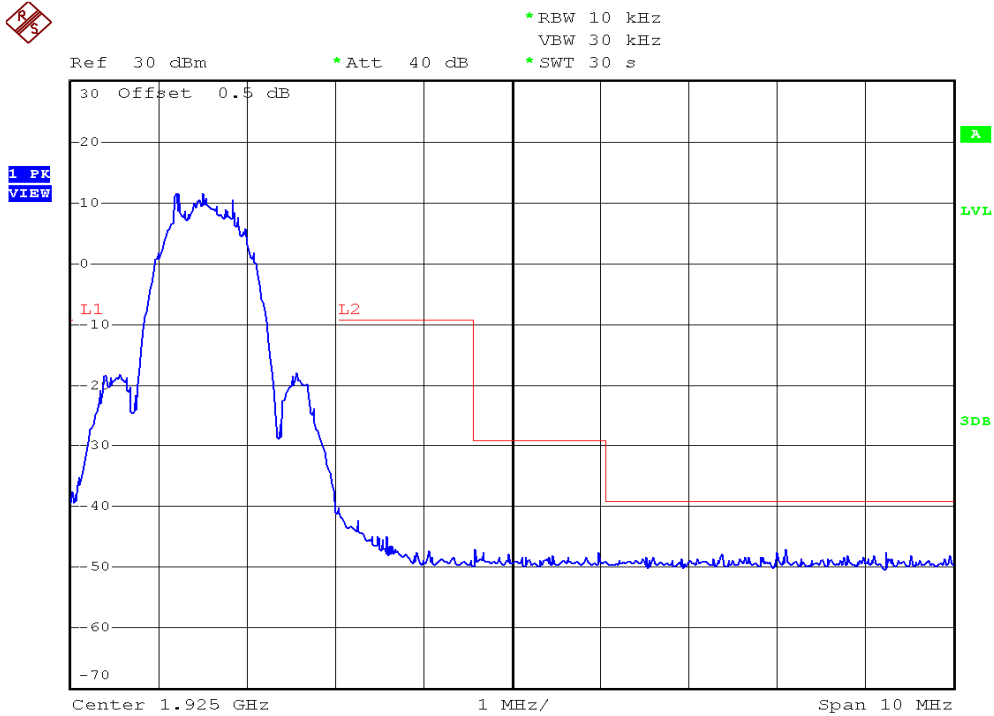

INTERTEK TESTING SERVICES

Unwanted Emission Inside The Sub-Band Plots

Base unit, Lowest channel, Traffic carrier

Base unit, Highest channel, Traffic carrier

INTERTEK TESTING SERVICES

Unwanted Emission Inside The Sub-Band Plots

Handset unit, Lowest channel, Traffic carrier

Handset unit, Highest channel, Traffic carrier