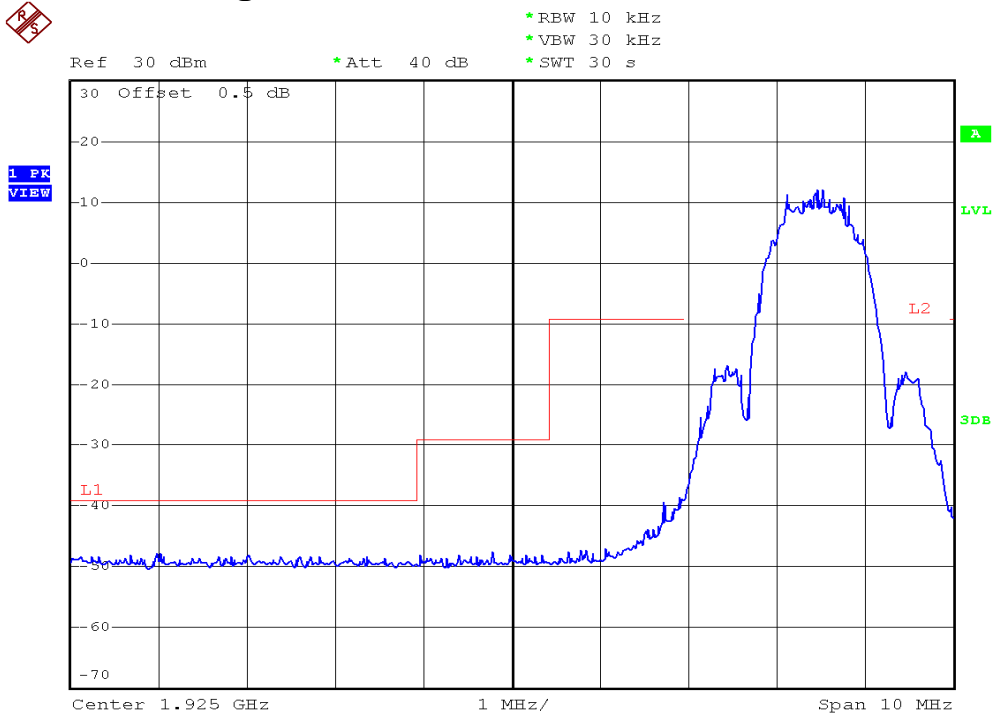

INTERTEK TESTING SERVICES

Unwanted Emission Inside The Sub-Band Plots

Base unit, Lowest channel, Traffic carrier

Base unit, Highest channel, Traffic carrier

INTERTEK TESTING SERVICES

Unwanted Emission Inside The Sub-Band Plots

Handset unit, Lowest channel, Traffic carrier

Handset unit, Highest channel, Traffic carrier