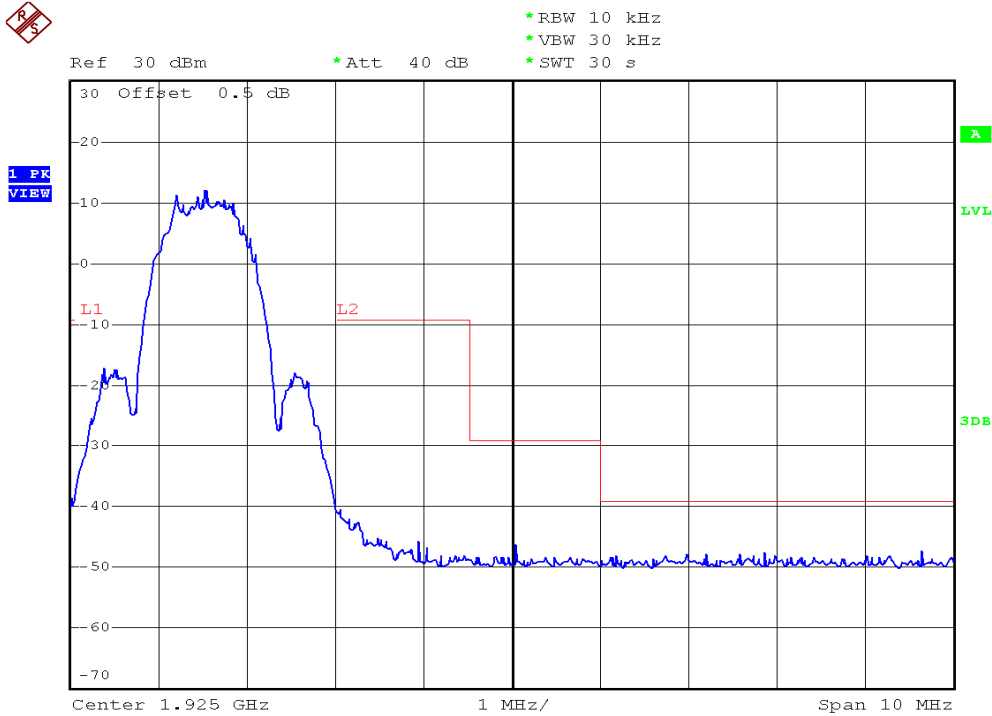

INTERTEK TESTING SERVICES

Unwanted Emission Inside The Sub-Band Plots

Base unit, Lowest channel, Traffic carrier

Base unit, Highest channel, Traffic carrier

INTERTEK TESTING SERVICES

Unwanted Emission Inside The Sub-Band Plots

Handset unit, Lowest channel, Traffic carrier

Handset unit, Highest channel, Traffic carrier