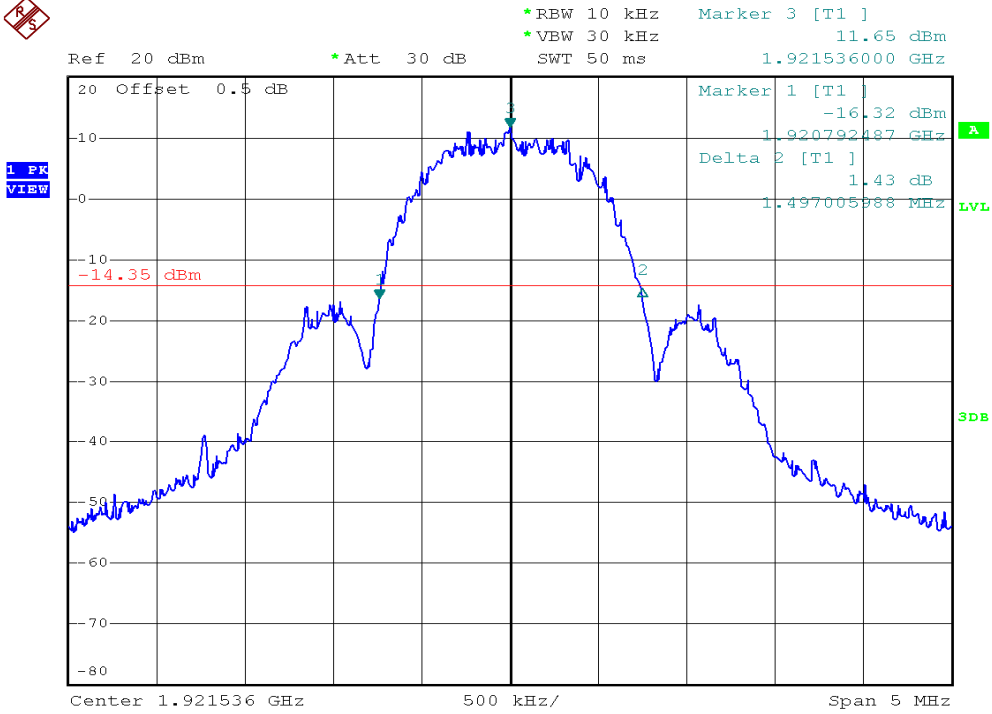

## 26dB Emission Bandwidth Plots

### Base unit, Lowest channel, Traffic carrier