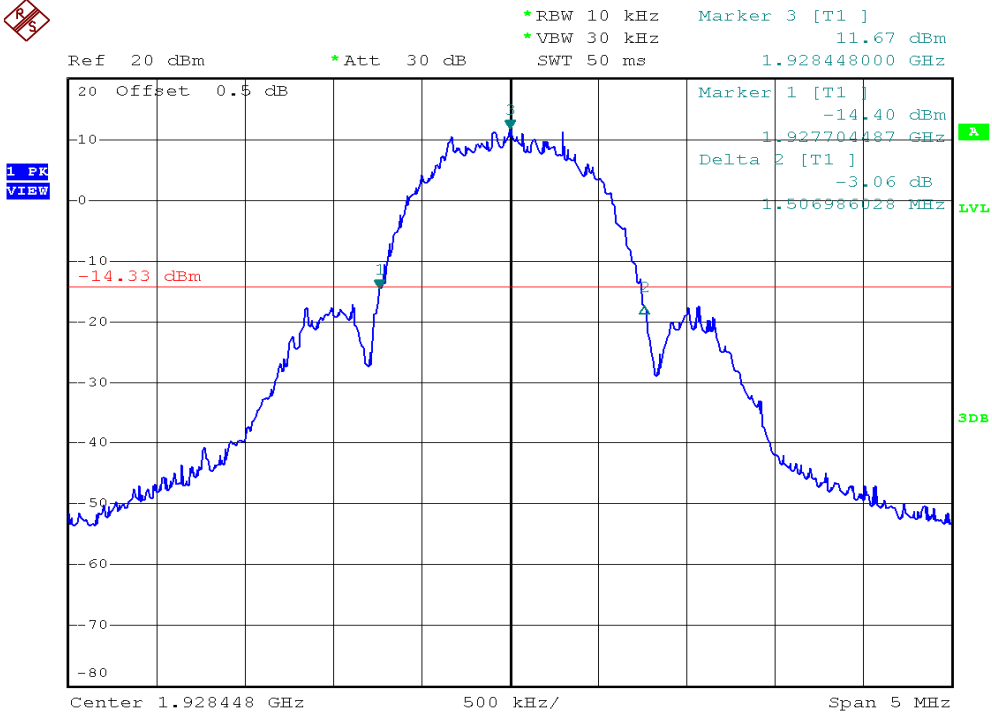

Base unit, Highest channel, Traffic carrier