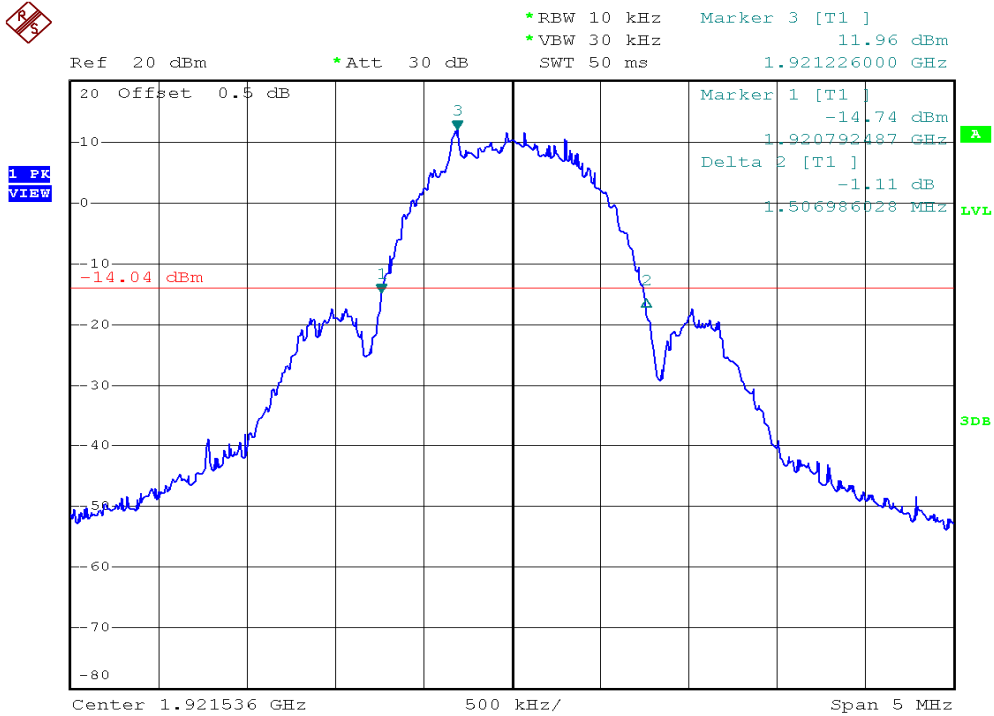

INTERTEK TESTING SERVICES

26dB Emission Bandwidth Plots

Handset unit, Lowest channel, Traffic carrier