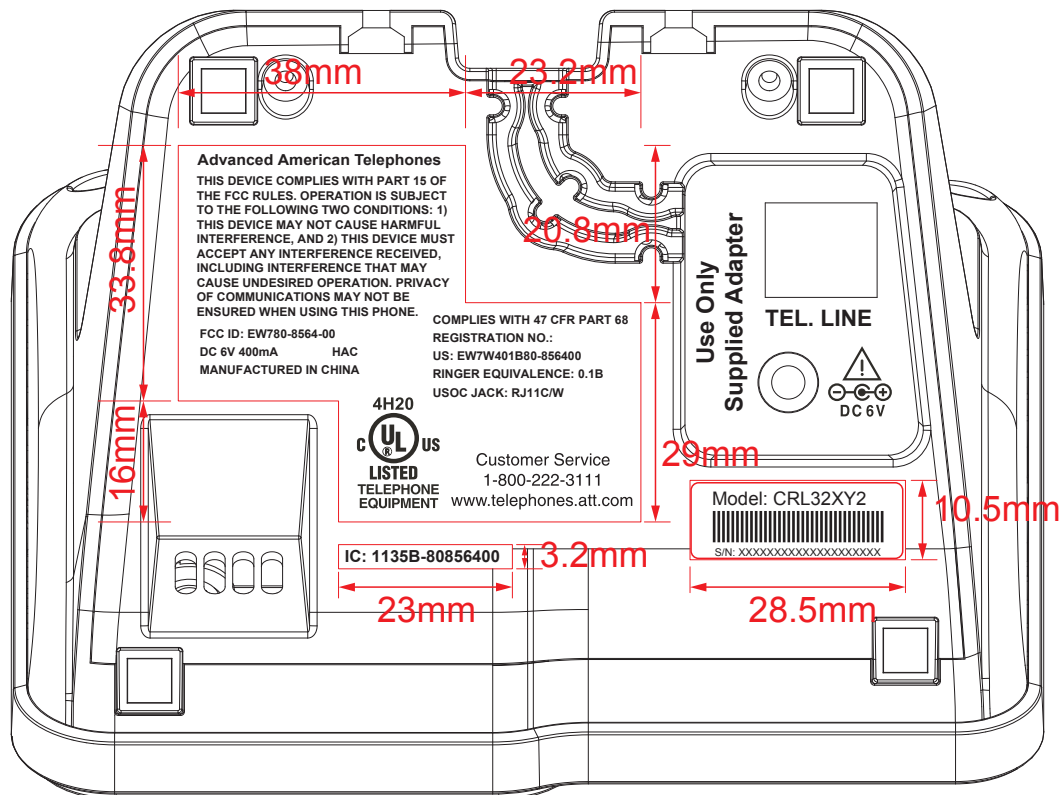

# Telephone Base

- CRL32102
- CRL32202
- CRL32302
- CRL32352
- CRL32452

- Model: CRL32102  
S/N: XXXXXXXXXXXXXXXXXXXX
- Model: CRL32202  
S/N: XXXXXXXXXXXXXXXXXXXX
- Model: CRL32302  
S/N: XXXXXXXXXXXXXXXXXXXX
- Model: CRL32352  
S/N: XXXXXXXXXXXXXXXXXXXX
- Model: CRL32452  
S/N: XXXXXXXXXXXXXXXXXXXX

# Handset

- CRL30102
- CRL32102
- CRL32202
- CRL32302
- CRL32352
- CRL32452

- CRL80112
- CRL81112
- CRL81212
- CRL82112
- CRL82212
- CRL82312
- CRL82352
- CRL82412
- CRL82452

- |  |  |  |
|--|--|--|
| Model: CRL32102<br>S/N: XXXXXXXXXXXXXXXXXXXX | Model: CRL32202<br>S/N: XXXXXXXXXXXXXXXXXXXX | Model: CRL32302<br>S/N: XXXXXXXXXXXXXXXXXXXX |
| Model: CRL30102<br>S/N: XXXXXXXXXXXXXXXXXXXX | Model: CRL32352<br>S/N: XXXXXXXXXXXXXXXXXXXX | Model: CRL32452<br>S/N: XXXXXXXXXXXXXXXXXXXX |
| Model: CRL80112<br>S/N: XXXXXXXXXXXXXXXXXXXX | Model: CRL81112<br>S/N: XXXXXXXXXXXXXXXXXXXX | Model: CRL81212<br>S/N: XXXXXXXXXXXXXXXXXXXX |
| Model: CRL82112<br>S/N: XXXXXXXXXXXXXXXXXXXX | Model: CRL82212<br>S/N: XXXXXXXXXXXXXXXXXXXX | Model: CRL82312<br>S/N: XXXXXXXXXXXXXXXXXXXX |
| Model: CRL82352<br>S/N: XXXXXXXXXXXXXXXXXXXX | Model: CRL82412<br>S/N: XXXXXXXXXXXXXXXXXXXX | Model: CRL82452<br>S/N: XXXXXXXXXXXXXXXXXXXX |