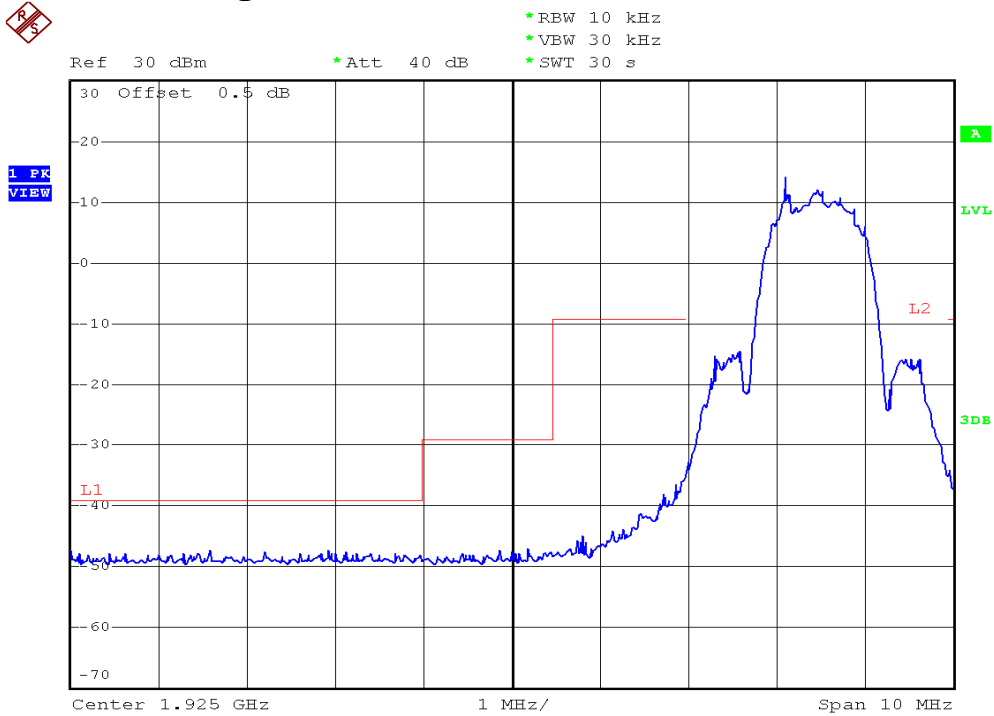

INTERTEK TESTING SERVICES

Unwanted Emission Inside The Sub-Band Plots

Base unit, Lowest channel, Traffic carrier

Base unit, Highest channel, Traffic carrier

INTERTEK TESTING SERVICES

Unwanted Emission Inside The Sub-Band Plots

Handset unit, Lowest channel, Traffic carrier

Handset unit, Highest channel, Traffic carrier