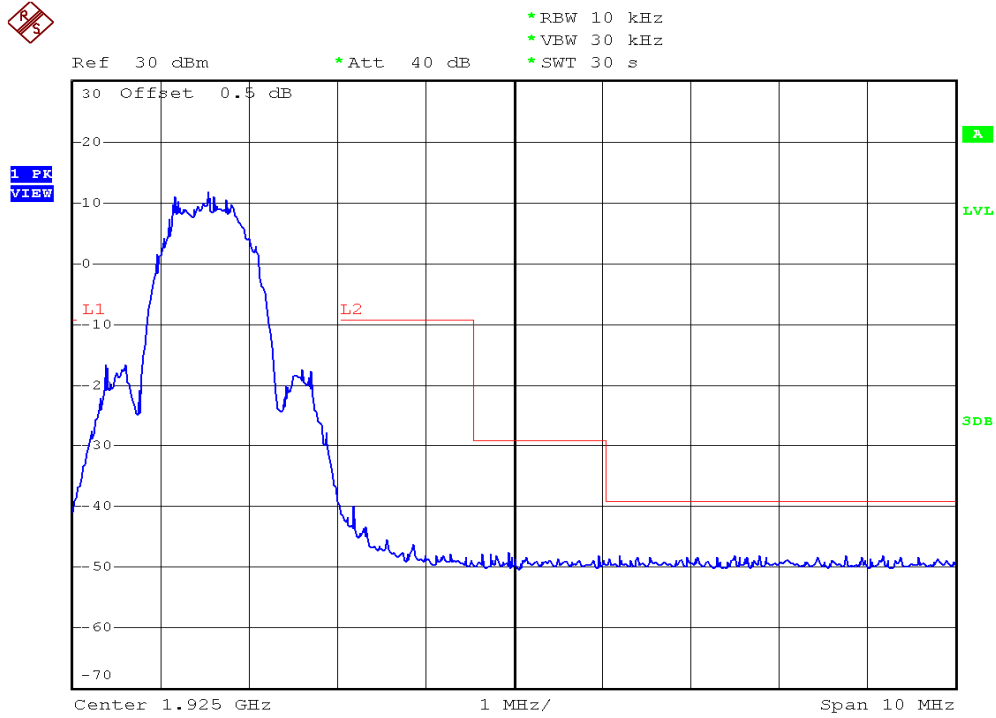

INTERTEK TESTING SERVICES

Unwanted Emission Inside The Sub-Band Plots

Base unit, Lowest channel, Traffic carrier

Base unit, Highest channel, Traffic carrier

INTERTEK TESTING SERVICES

Unwanted Emission Inside The Sub-Band Plots

Handset unit, Lowest channel, Traffic carrier

Handset unit, Highest channel, Traffic carrier