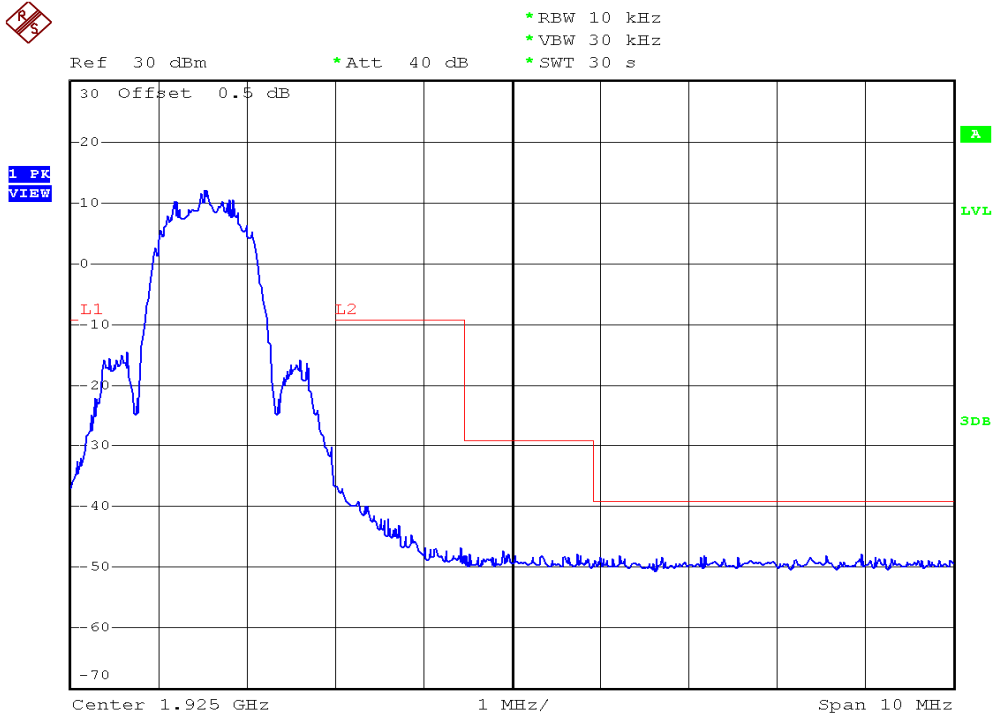

INTERTEK TESTING SERVICES

Unwanted Emission Inside The Sub-Band Plots

Base unit, Lowest channel, Traffic carrier

Base unit, Highest channel, Traffic carrier

INTERTEK TESTING SERVICES

Unwanted Emission Inside The Sub-Band Plots

Handset unit, Lowest channel, Traffic carrier

Handset unit, Highest channel, Traffic carrier