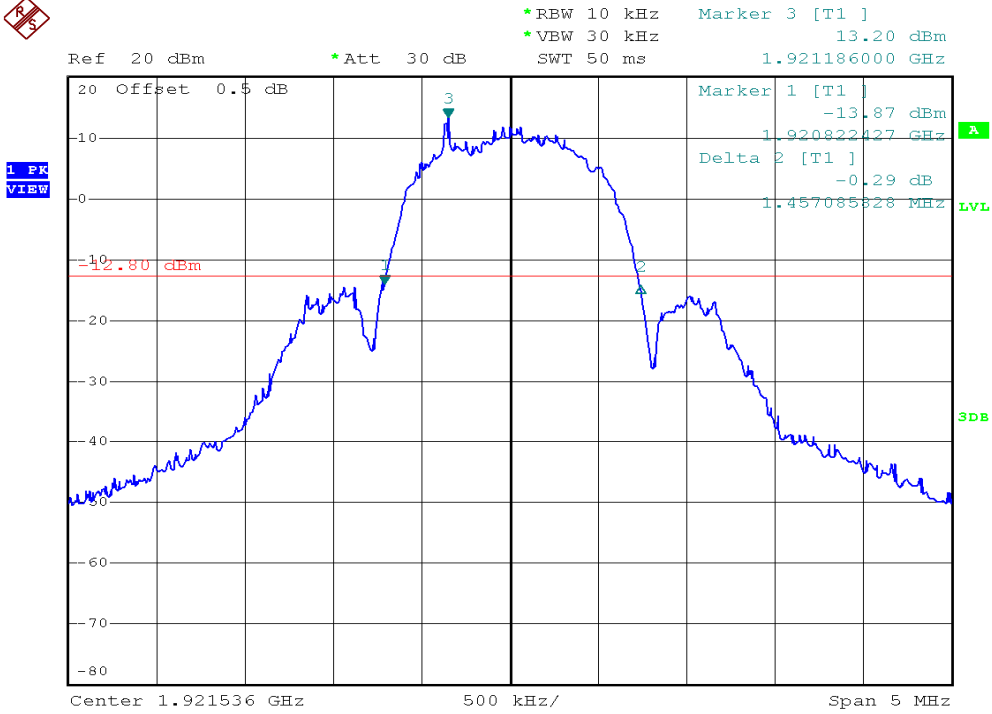

INTERTEK TESTING SERVICES

26dB Emission Bandwidth Plots

Base unit, Lowest channel, Traffic carrier

Base unit, Highest channel, Traffic carrier

INTERTEK TESTING SERVICES

26dB Emission Bandwidth Plots

Handset unit, Lowest channel, Traffic carrier

Handset unit, Highest channel, Traffic carrier