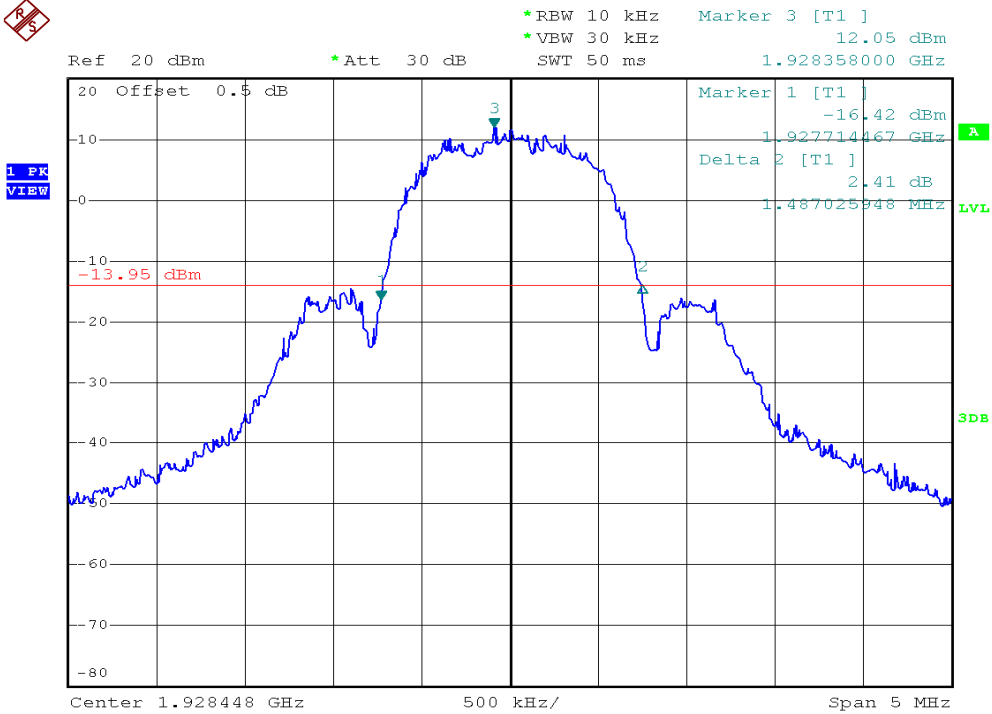

INTERTEK TESTING SERVICES

26dB Emission Bandwidth Plots

Base unit, Lowest channel, Traffic carrier

Base unit, Highest channel, Traffic carrier

INTERTEK TESTING SERVICES

26dB Emission Bandwidth Plots

Handset unit, Lowest channel, Traffic carrier

Handset unit, Highest channel, Traffic carrier