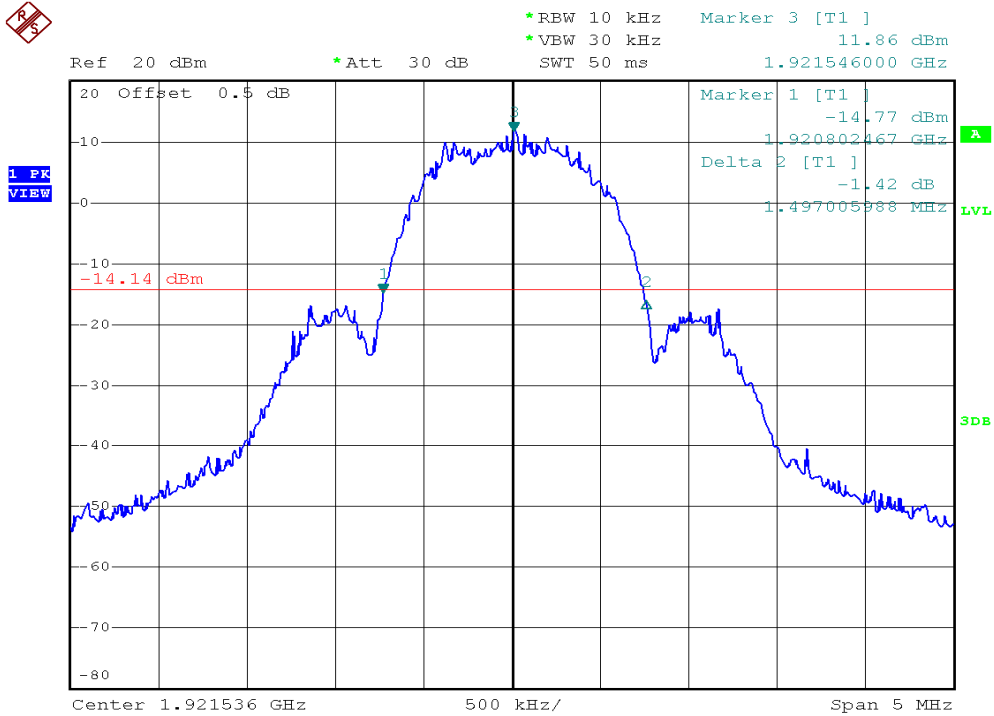

INTERTEK TESTING SERVICES

26dB Emission Bandwidth Plots

Base unit, Lowest channel, Traffic carrier

Base unit, Highest channel, Traffic carrier

INTERTEK TESTING SERVICES

26dB Emission Bandwidth Plots

Handset unit, Lowest channel, Traffic carrier

Handset unit, Highest channel, Traffic carrier