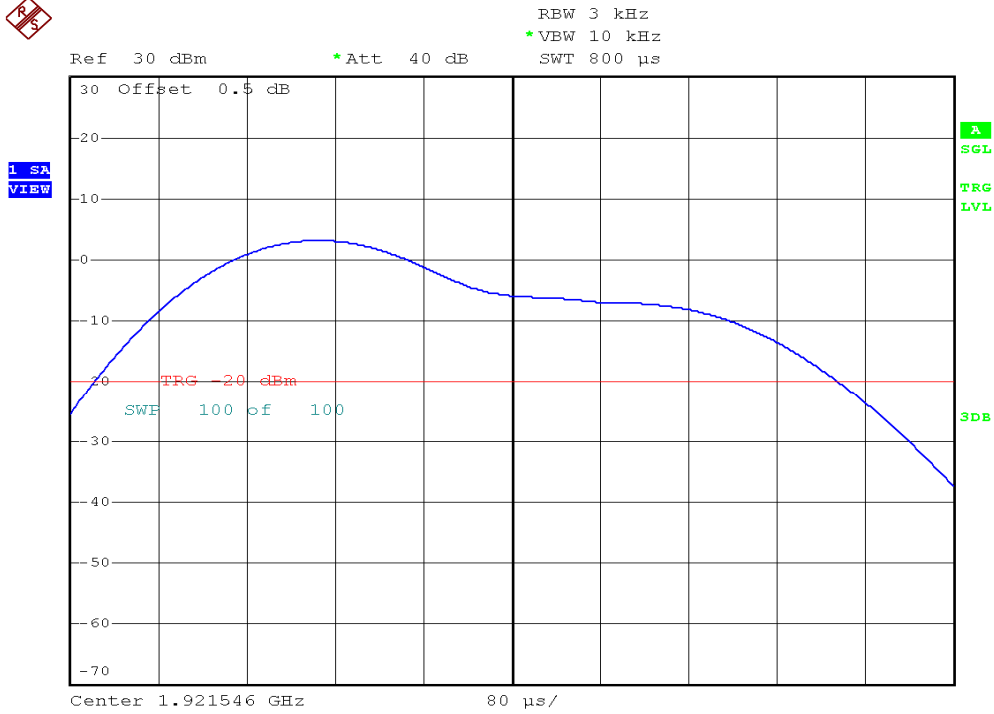

INTERTEK TESTING SERVICES

Power Spectral Density Plots

Handset unit, Lowest channel, Traffic carrier