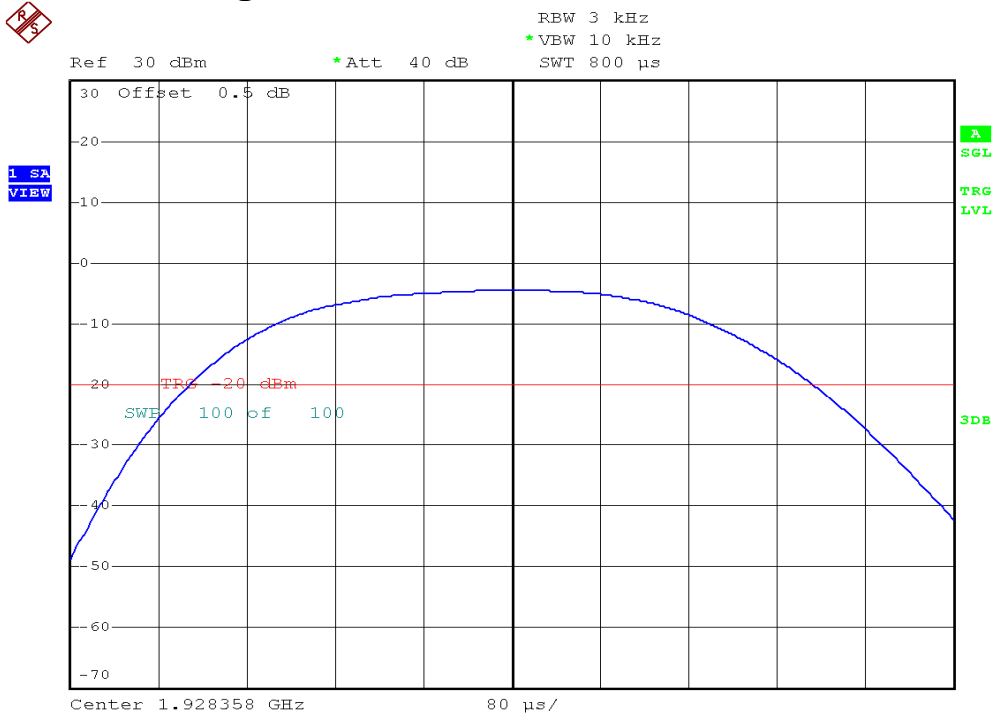

Base unit, Highest channel, Traffic carrier