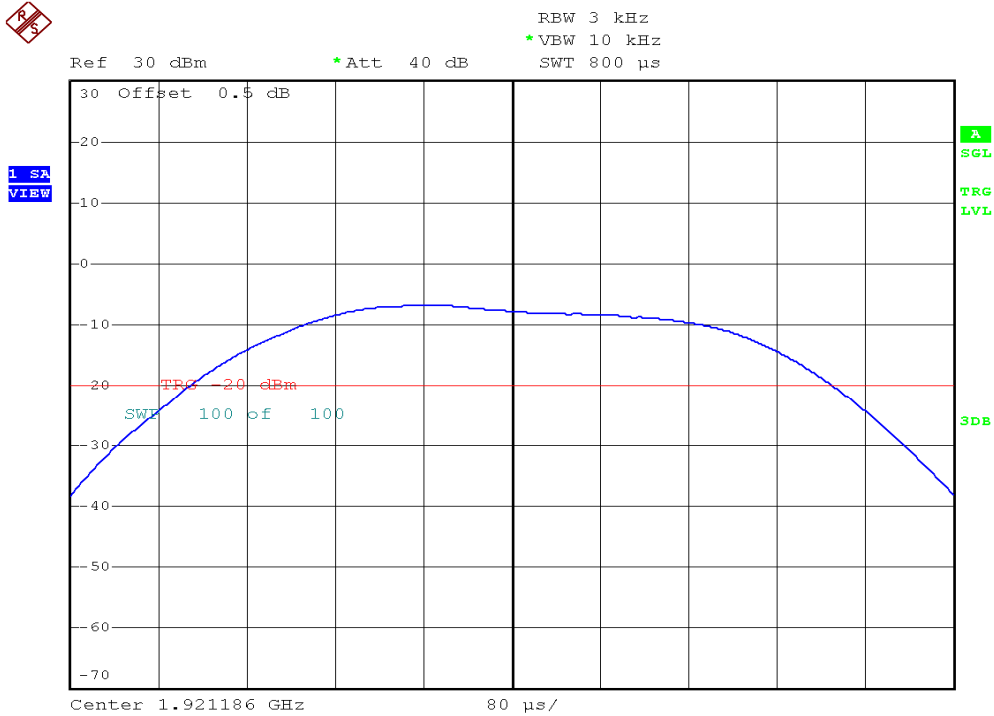

## Power Spectral Density Plots

### Base unit, Lowest channel, Traffic carrier