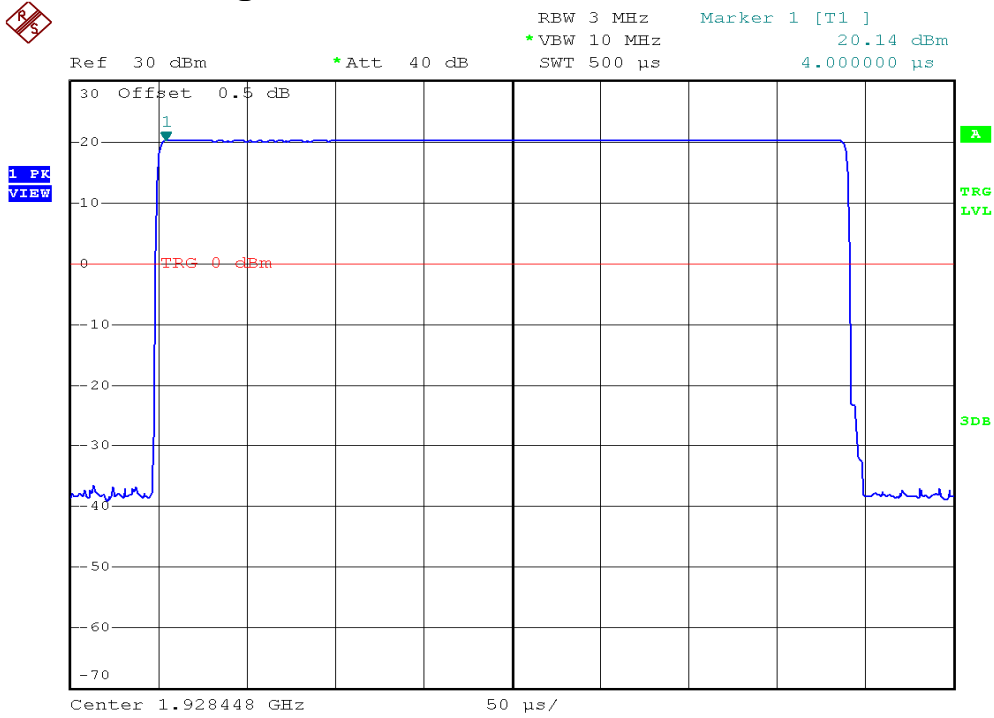

INTERTEK TESTING SERVICES

Peak Transmit Power Plots

Base unit, Lowest channel, Traffic carrier

Base unit, Middle channel, Traffic carrier

INTERTEK TESTING SERVICES

Peak Transmit Power Plots

Base unit, Highest channel, Traffic carrier

INTERTEK TESTING SERVICES

Peak Transmit Power Plots

Handset unit, Lowest channel, Traffic carrier

Handset unit, Middle channel, Traffic carrier

INTERTEK TESTING SERVICES

Peak Transmit Power Plots

Handset unit, Highest channel, Traffic carrier