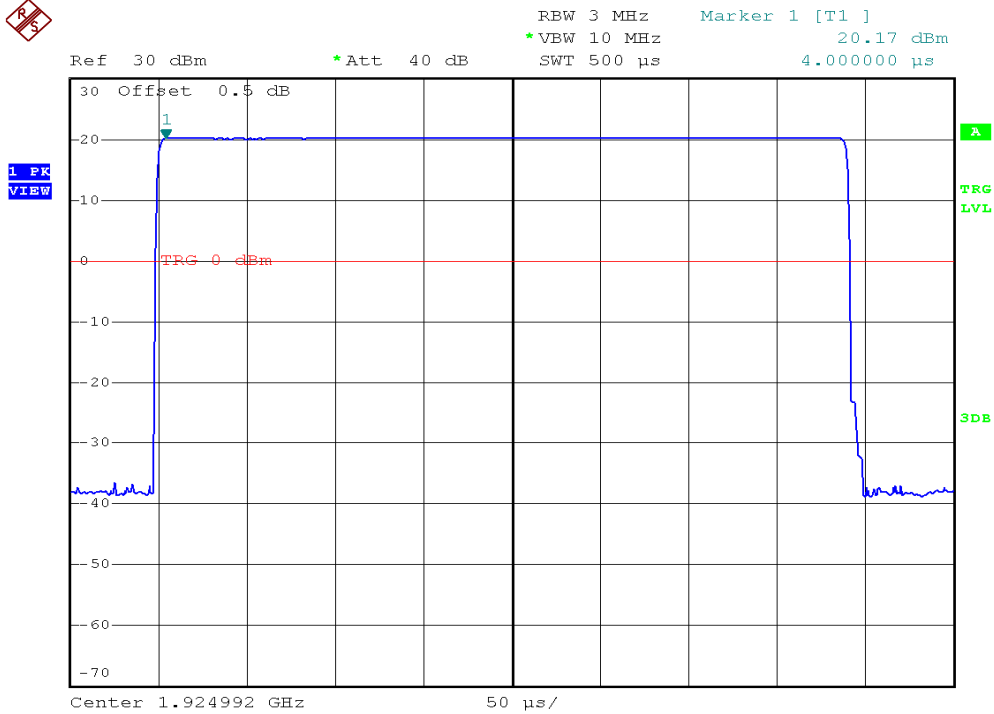

INTERTEK TESTING SERVICES

Peak Transmit Power Plots

Base unit, Lowest channel, Traffic carrier

Base unit, Middle channel, Traffic carrier

INTERTEK TESTING SERVICES

Peak Transmit Power Plots

Base unit, Highest channel, Traffic carrier

INTERTEK TESTING SERVICES

Peak Transmit Power Plots

Handset unit, Lowest channel, Traffic carrier

Handset unit, Middle channel, Traffic carrier

INTERTEK TESTING SERVICES

Peak Transmit Power Plots

Handset unit, Highest channel, Traffic carrier