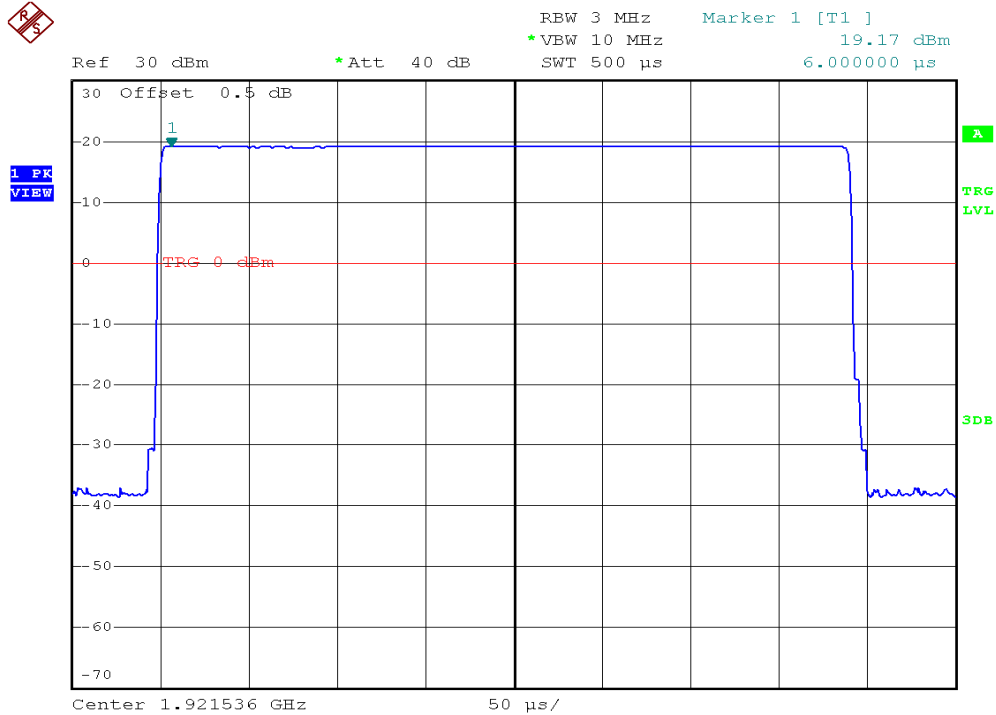

INTERTEK TESTING SERVICES

Peak Transmit Power Plots

Base unit, Lowest channel, Traffic carrier

Base unit, Middle channel, Traffic carrier

INTERTEK TESTING SERVICES

Peak Transmit Power Plots

Base unit, Highest channel, Traffic carrier

INTERTEK TESTING SERVICES

Peak Transmit Power Plots

Handset unit, Lowest channel, Traffic carrier

Handset unit, Middle channel, Traffic carrier

INTERTEK TESTING SERVICES

Peak Transmit Power Plots

Handset unit, Highest channel, Traffic carrier