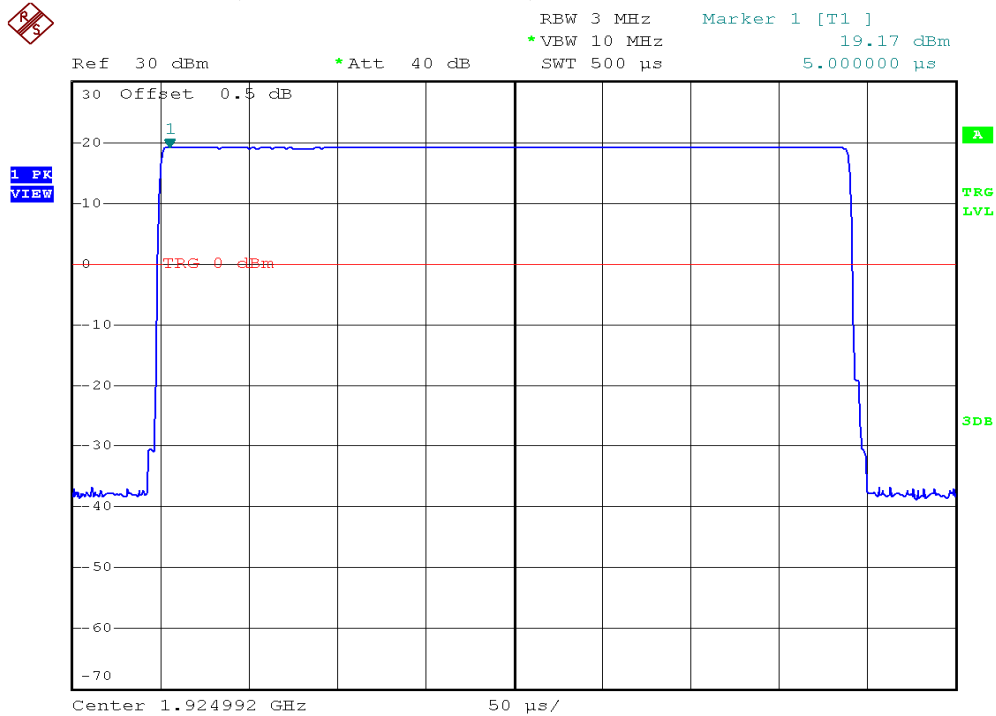

INTERTEK TESTING SERVICES

Peak Transmit Power Plots

Base unit, Lowest channel, Traffic carrier

Base unit, Middle channel, Traffic carrier

INTERTEK TESTING SERVICES

Peak Transmit Power Plots

Base unit, Highest channel, Traffic carrier

INTERTEK TESTING SERVICES

Peak Transmit Power Plots

Handset unit, Lowest channel, Traffic carrier

Handset unit, Middle channel, Traffic carrier

INTERTEK TESTING SERVICES

Peak Transmit Power Plots

Handset unit, Highest channel, Traffic carrier