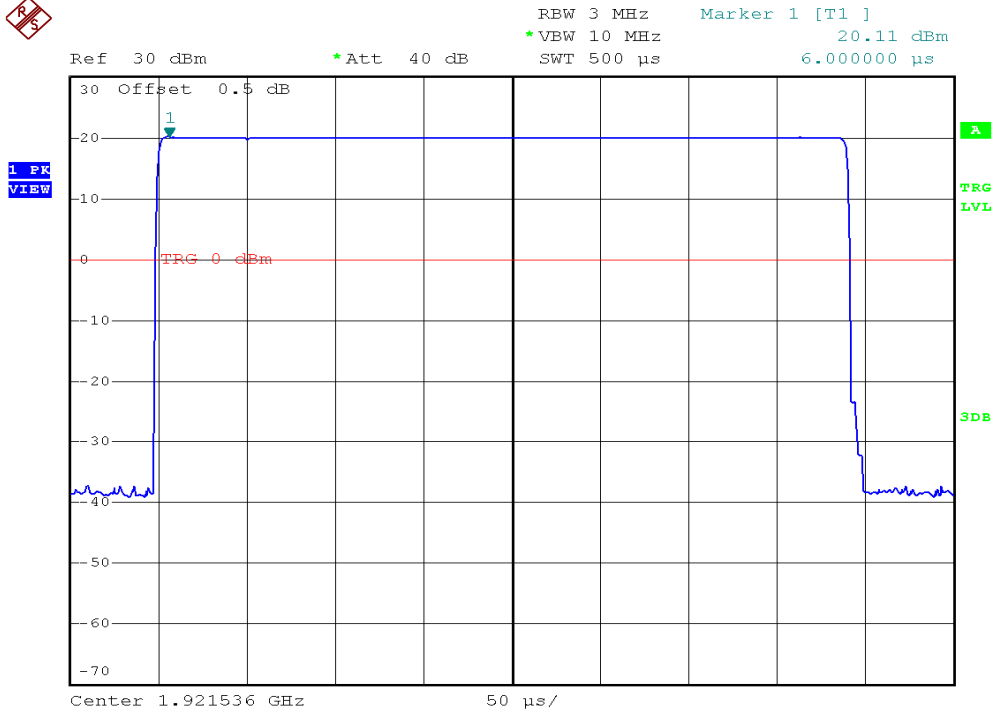

INTERTEK TESTING SERVICES

Peak Transmit Power Plots

Base unit, Lowest channel, Traffic carrier

Base unit, Middle channel, Traffic carrier

INTERTEK TESTING SERVICES

Peak Transmit Power Plots

Base unit, Highest channel, Traffic carrier

INTERTEK TESTING SERVICES

Peak Transmit Power Plots

Handset unit, Lowest channel, Traffic carrier

Handset unit, Middle channel, Traffic carrier

INTERTEK TESTING SERVICES

Peak Transmit Power Plots

Handset unit, Highest channel, Traffic carrier