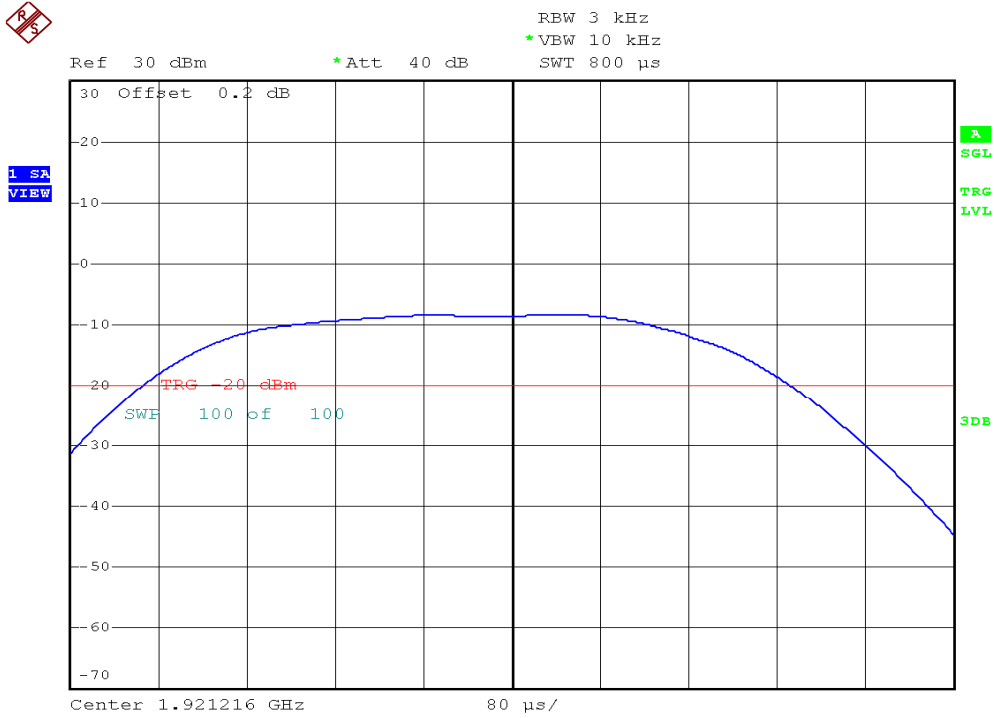

## Power Spectral Density Plots

### Base unit, Lowest channel, Traffic carrier