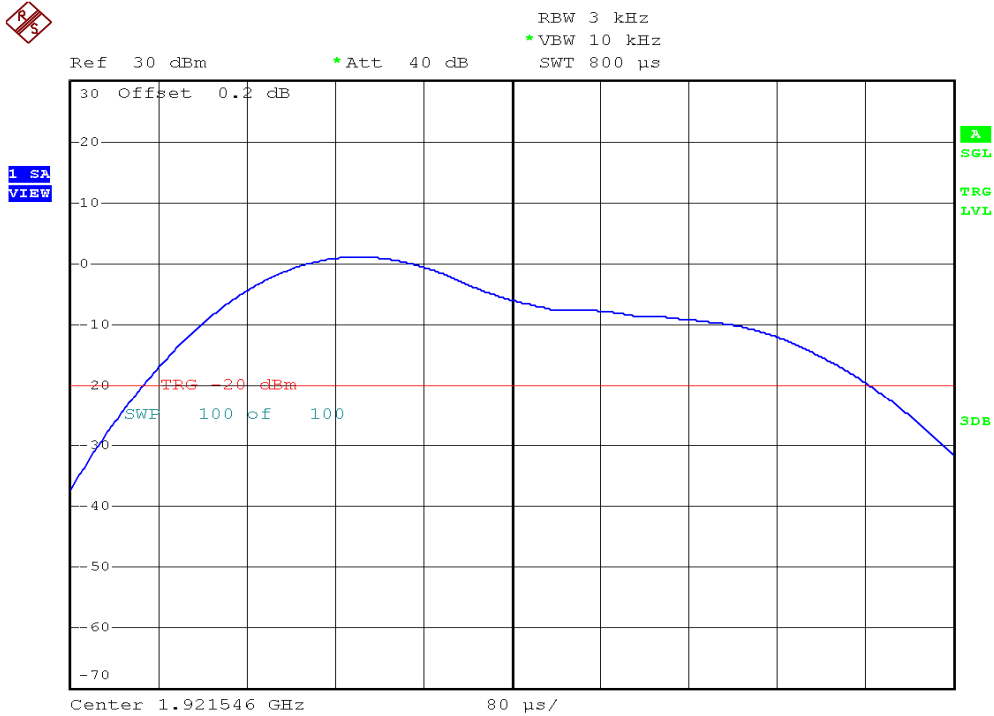

INTERTEK TESTING SERVICES

Power Spectral Density Plots

Handset unit, Lowest channel, Traffic carrier