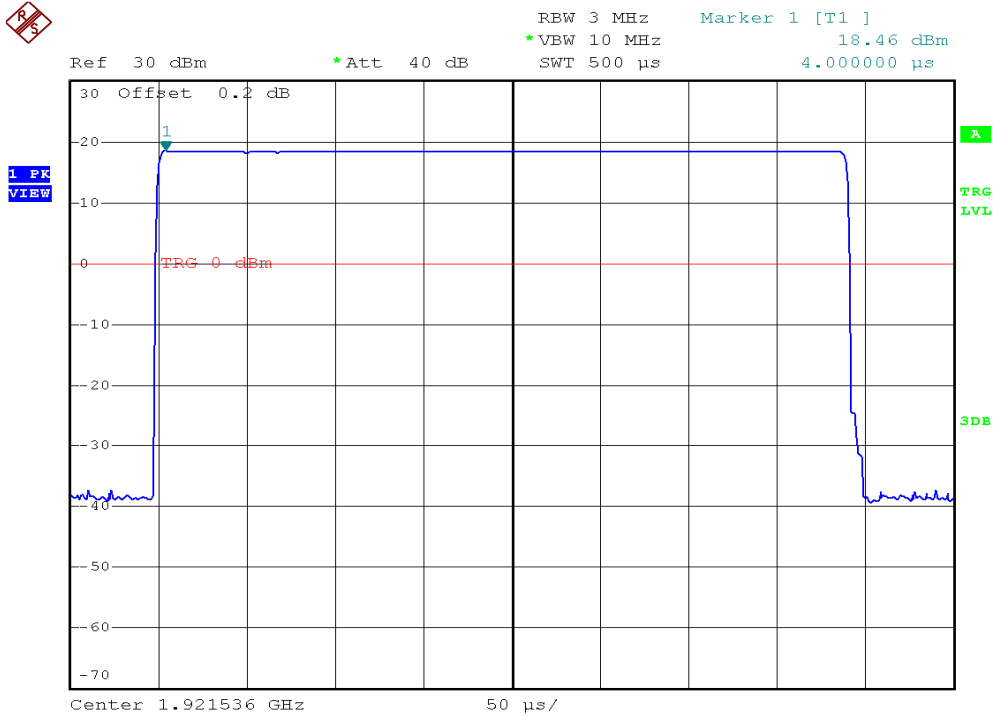

INTERTEK TESTING SERVICES

Peak Transmit Power Plots

Base unit, Lowest channel, Traffic carrier

Base unit, Middle channel, Traffic carrier

INTERTEK TESTING SERVICES

Peak Transmit Power Plots

Base unit, Highest channel, Traffic carrier

INTERTEK TESTING SERVICES

Peak Transmit Power Plots

Handset unit, Lowest channel, Traffic carrier

Handset unit, Middle channel, Traffic carrier

INTERTEK TESTING SERVICES

Peak Transmit Power Plots

Handset unit, Highest channel, Traffic carrier