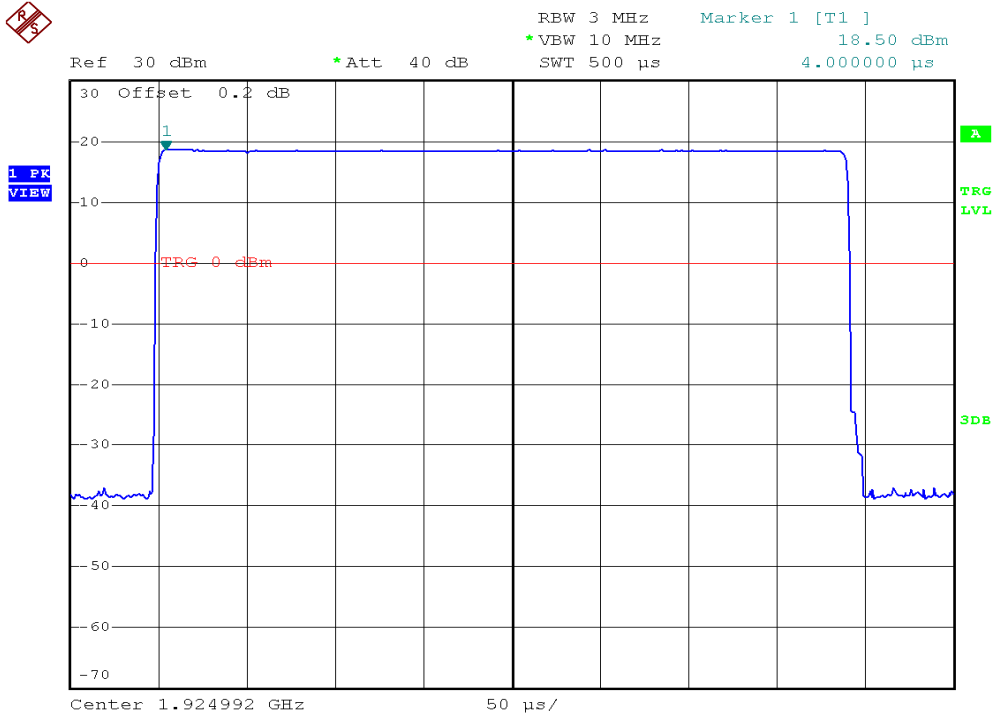

INTERTEK TESTING SERVICES

Peak Transmit Power Plots

Base unit, Lowest channel, Traffic carrier

Base unit, Middle channel, Traffic carrier

INTERTEK TESTING SERVICES

Peak Transmit Power Plots

Base unit, Highest channel, Traffic carrier

INTERTEK TESTING SERVICES

Peak Transmit Power Plots

Handset unit, Lowest channel, Traffic carrier

Handset unit, Middle channel, Traffic carrier

INTERTEK TESTING SERVICES

Peak Transmit Power Plots

Handset unit, Highest channel, Traffic carrier