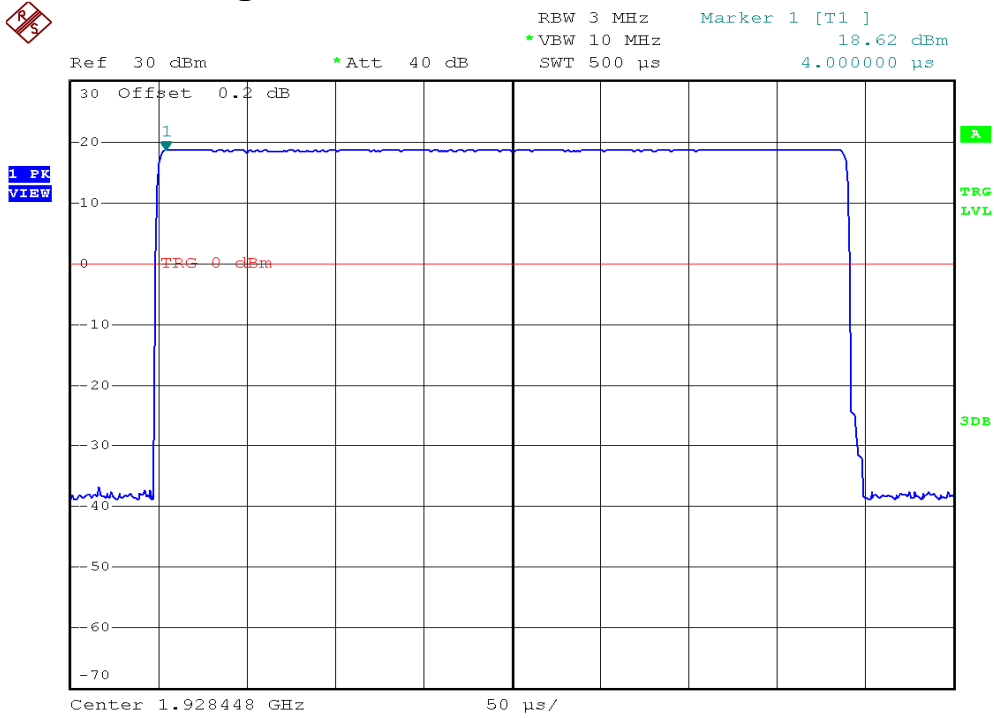

INTERTEK TESTING SERVICES

Peak Transmit Power Plots

Base unit, Lowest channel, Traffic carrier

Base unit, Middle channel, Traffic carrier

INTERTEK TESTING SERVICES

Peak Transmit Power Plots

Base unit, Highest channel, Traffic carrier

INTERTEK TESTING SERVICES

Peak Transmit Power Plots

Handset unit, Lowest channel, Traffic carrier

Handset unit, Middle channel, Traffic carrier

INTERTEK TESTING SERVICES

Peak Transmit Power Plots

Handset unit, Highest channel, Traffic carrier