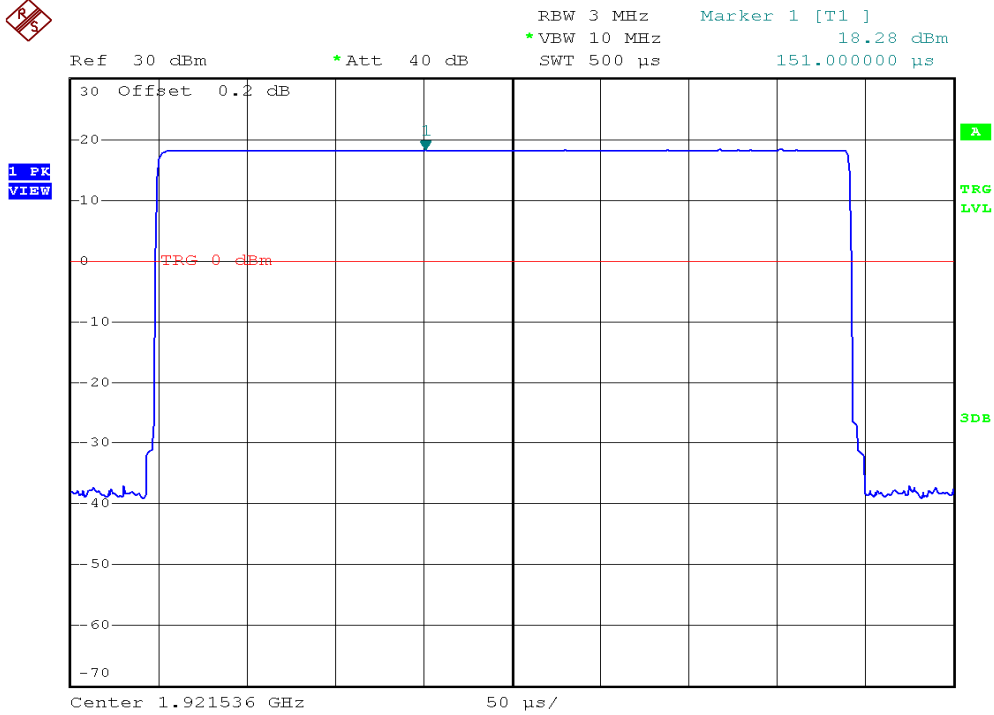

INTERTEK TESTING SERVICES

Peak Transmit Power Plots

Base unit, Lowest channel, Traffic carrier

Base unit, Middle channel, Traffic carrier

INTERTEK TESTING SERVICES

Peak Transmit Power Plots

Base unit, Highest channel, Traffic carrier

INTERTEK TESTING SERVICES

Peak Transmit Power Plots

Handset unit, Lowest channel, Traffic carrier

Handset unit, Middle channel, Traffic carrier

INTERTEK TESTING SERVICES

Peak Transmit Power Plots

Handset unit, Highest channel, Traffic carrier