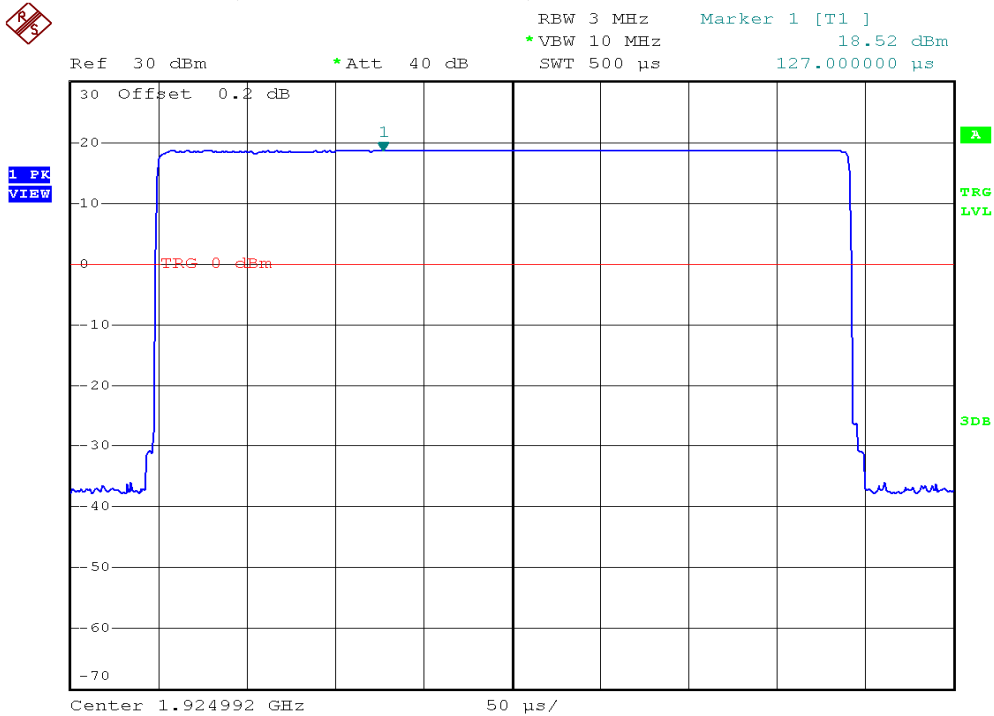

INTERTEK TESTING SERVICES

Peak Transmit Power Plots

Base unit, Lowest channel, Traffic carrier

Base unit, Middle channel, Traffic carrier

INTERTEK TESTING SERVICES

Peak Transmit Power Plots

Base unit, Highest channel, Traffic carrier

INTERTEK TESTING SERVICES

Peak Transmit Power Plots

Handset unit, Lowest channel, Traffic carrier

Handset unit, Middle channel, Traffic carrier

INTERTEK TESTING SERVICES

Peak Transmit Power Plots

Handset unit, Highest channel, Traffic carrier