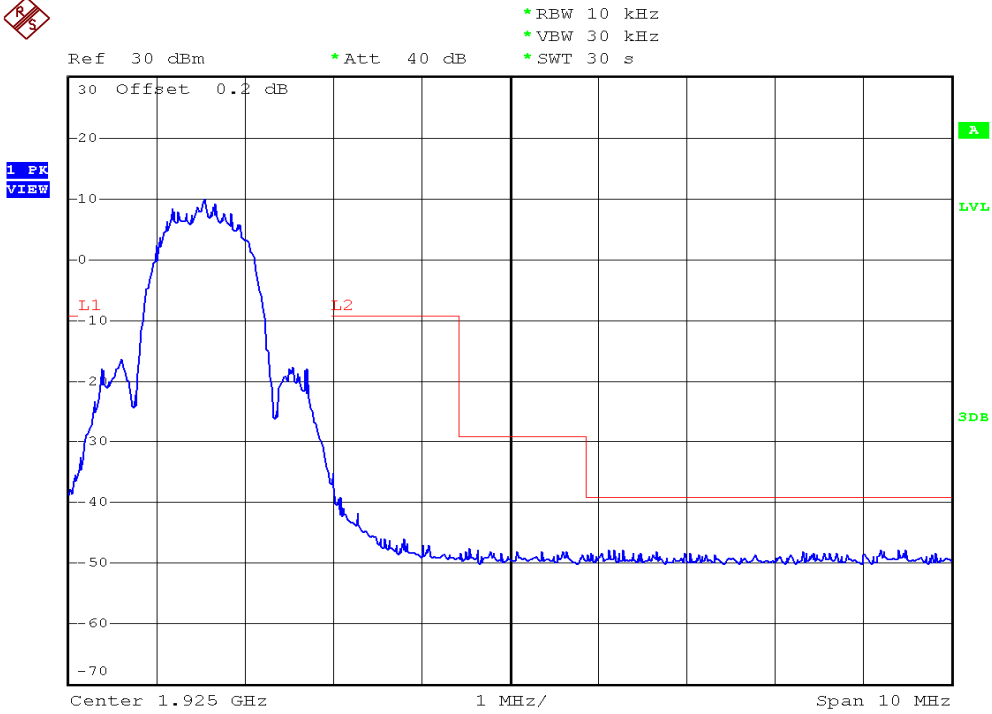

INTERTEK TESTING SERVICES

Unwanted Emission Inside The Sub-Band Plots

Base unit, Lowest channel, Traffic carrier

Base unit, Highest channel, Traffic carrier

INTERTEK TESTING SERVICES

Unwanted Emission Inside The Sub-Band Plots

Handset unit, Lowest channel, Traffic carrier

Handset unit, Highest channel, Traffic carrier