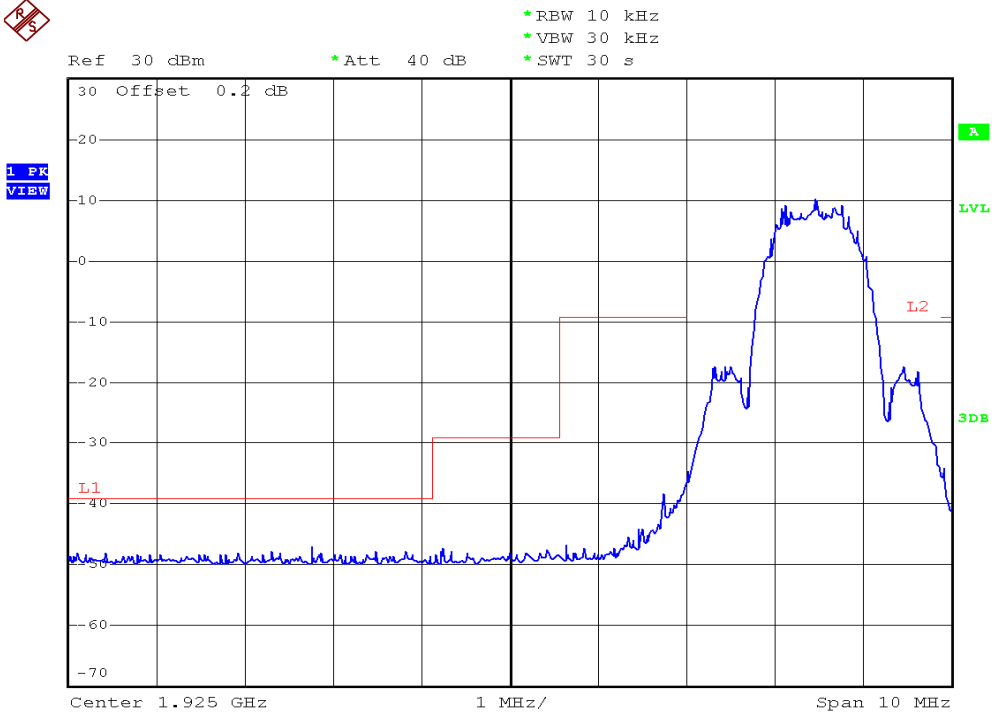

INTERTEK TESTING SERVICES

Unwanted Emission Inside The Sub-Band Plots

Base unit, Lowest channel, Traffic carrier

Base unit, Highest channel, Traffic carrier

INTERTEK TESTING SERVICES

Unwanted Emission Inside The Sub-Band Plots

Handset unit, Lowest channel, Traffic carrier

Handset unit, Highest channel, Traffic carrier