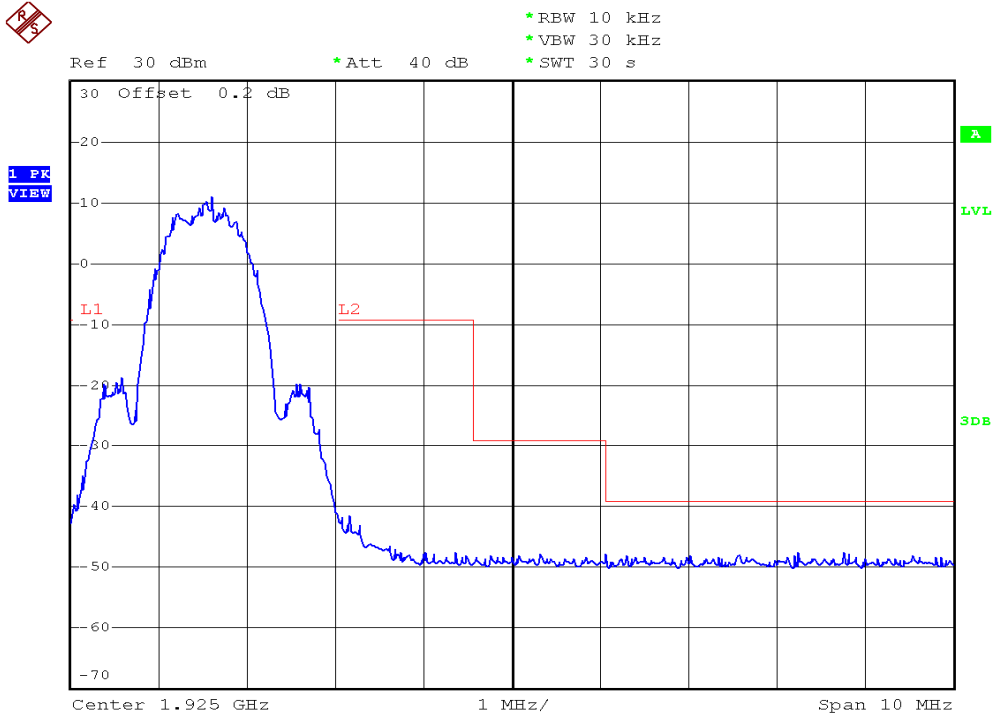

INTERTEK TESTING SERVICES

Unwanted Emission Inside The Sub-Band Plots

Base unit, Lowest channel, Traffic carrier

Base unit, Highest channel, Traffic carrier

INTERTEK TESTING SERVICES

Unwanted Emission Inside The Sub-Band Plots

Handset unit, Lowest channel, Traffic carrier

Handset unit, Highest channel, Traffic carrier