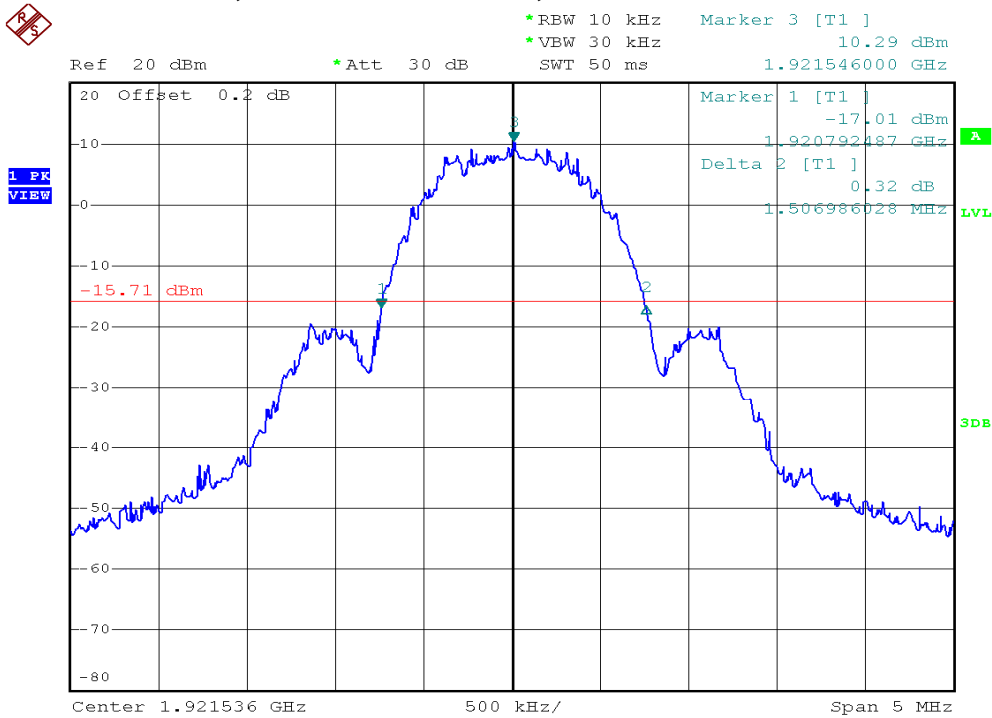

INTERTEK TESTING SERVICES

26dB Emission Bandwidth Plots

Base unit, Lowest channel, Traffic carrier

Base unit, Highest channel, Traffic carrier

INTERTEK TESTING SERVICES

26dB Emission Bandwidth Plots

Handset unit, Lowest channel, Traffic carrier

Handset unit, Highest channel, Traffic carrier