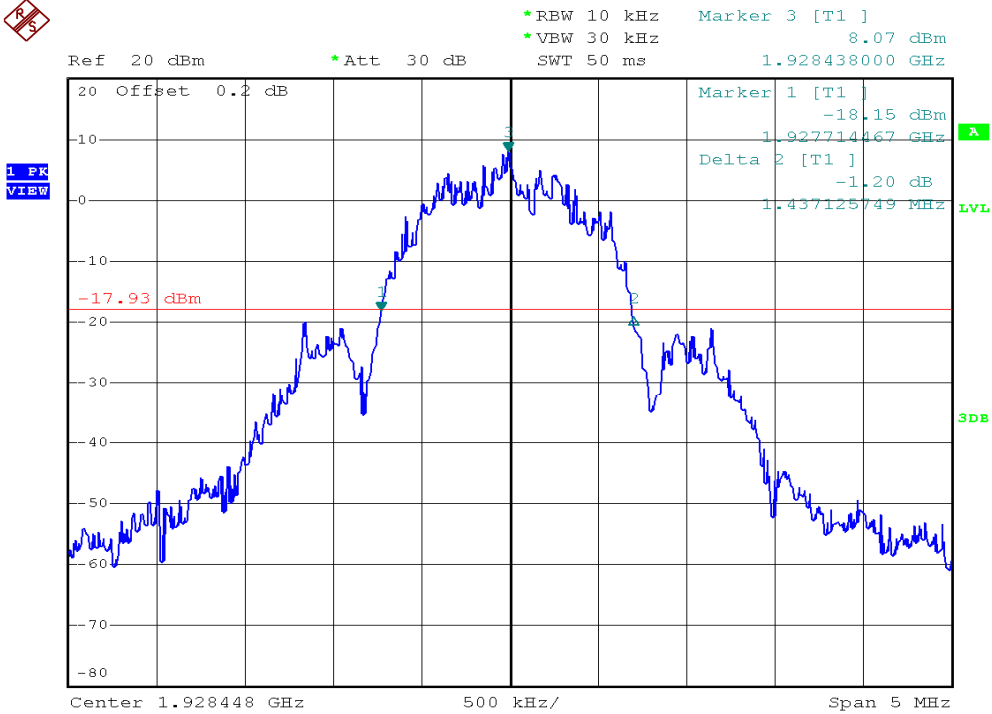

INTERTEK TESTING SERVICES

26dB Emission Bandwidth Plots

Base unit, Lowest channel, Traffic carrier

Base unit, Highest channel, Traffic carrier

INTERTEK TESTING SERVICES

26dB Emission Bandwidth Plots

Handset unit, Lowest channel, Traffic carrier

Handset unit, Highest channel, Traffic carrier