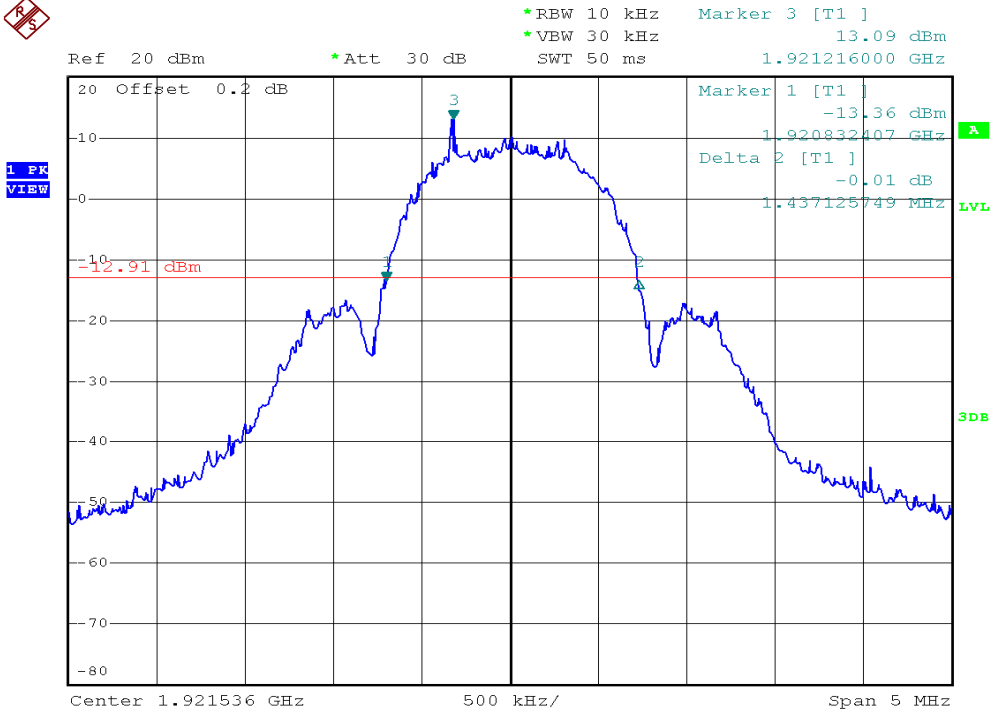

INTERTEK TESTING SERVICES

26dB Emission Bandwidth Plots

Base unit, Lowest channel, Traffic carrier

Base unit, Highest channel, Traffic carrier

INTERTEK TESTING SERVICES

26dB Emission Bandwidth Plots

Handset unit, Lowest channel, Traffic carrier

Handset unit, Highest channel, Traffic carrier