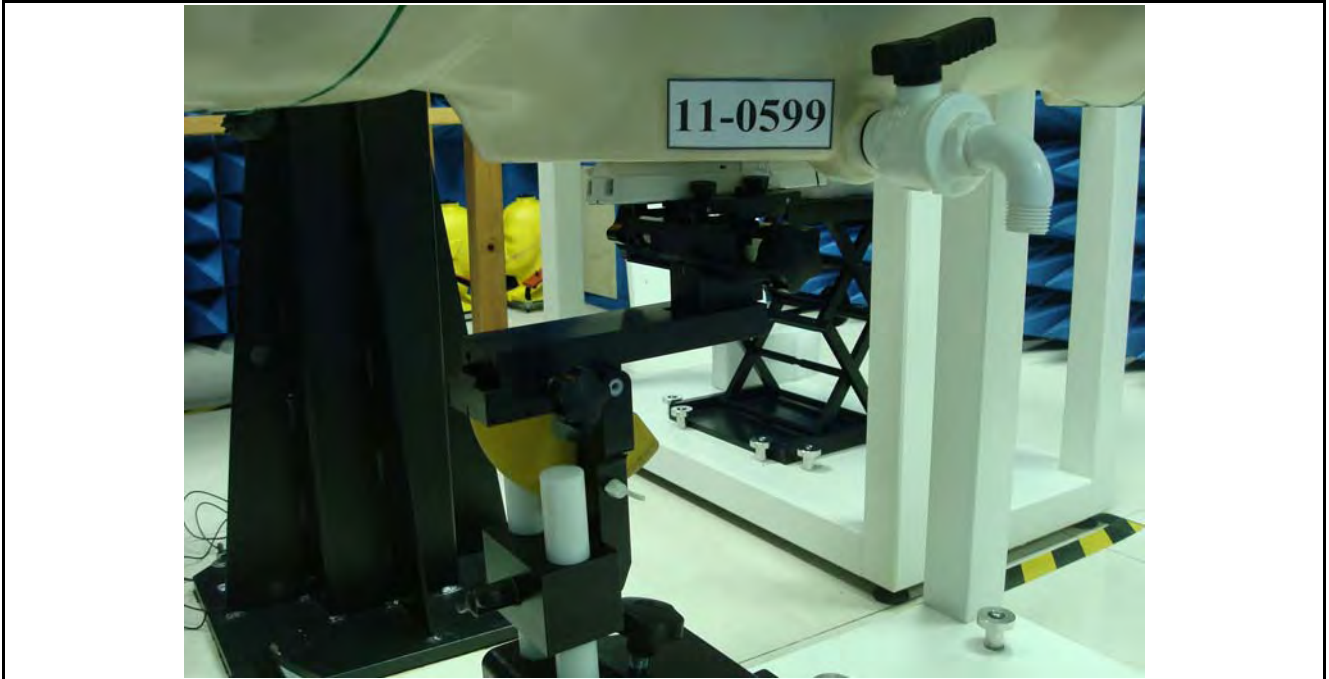

SAR Test Setup Photographs

EUT Top side

EUT Front side

EUT Back side

Right Head Setup

Figure 2. Right Head SAR Test Setup (Cheek)

Figure 3. Right Head SAR Test Setup (Tilted)

Left Head Setup

Figure 4. Left Head SAR Test Setup (Cheek)

Figure 5. Left Head SAR Test Setup (Tilted)

Body Setup (The front surface to phantom 0mm)

Figure 6. Body SAR Test Setup (Flat Section)

Body Setup (The back surface to phantom 0mm)

Figure 7. Body SAR Test Setup (Flat Section)