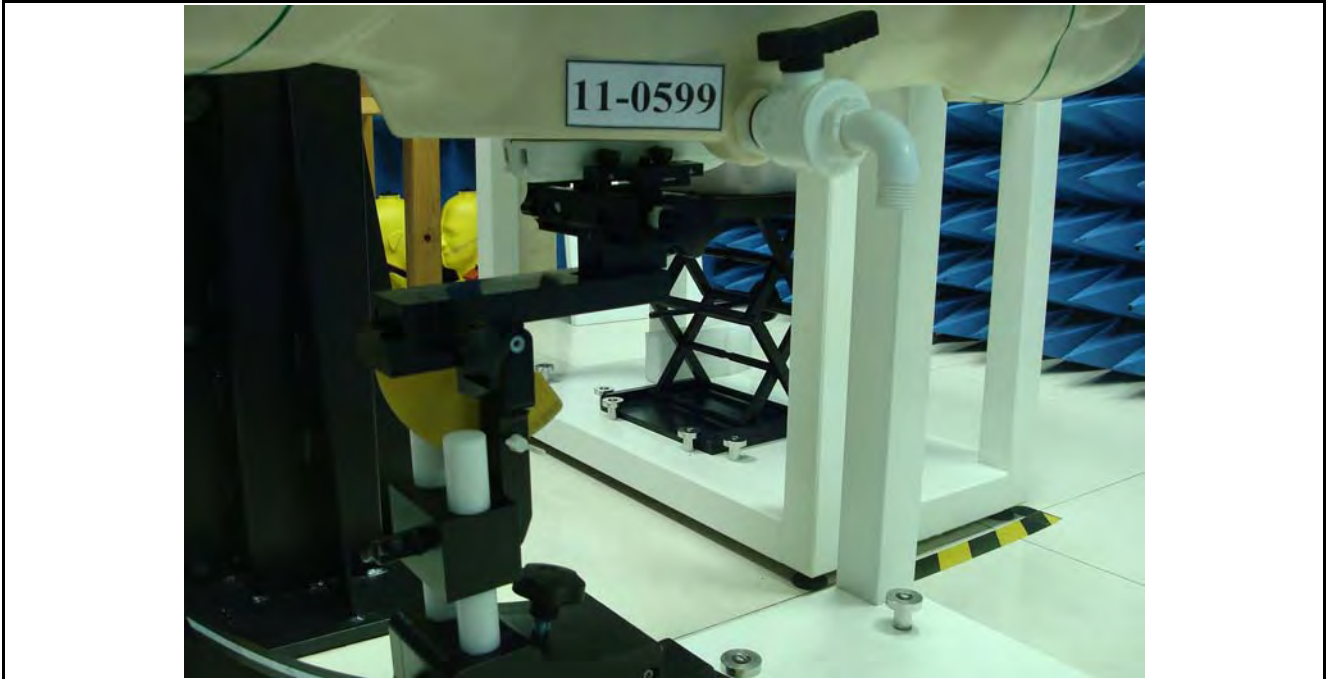

SAR Test Setup Photographs

EUT Top side

EUT Front side

EUT Back side

Right Head Setup

Figure 2. Right Head SAR Test Setup (Cheek)

Figure 3. Right Head SAR Test Setup (Tilted)

Left Head Setup

Figure 4. Left Head SAR Test Setup (Cheek)

Figure 5. Left Head SAR Test Setup (Tilted)

Body Setup (The front surface to phantom 0mm)

Figure 6. Body SAR Test Setup (Flat Section)

Body Setup (The back surface to phantom 0mm)

Figure 7. Body SAR Test Setup (Flat Section)