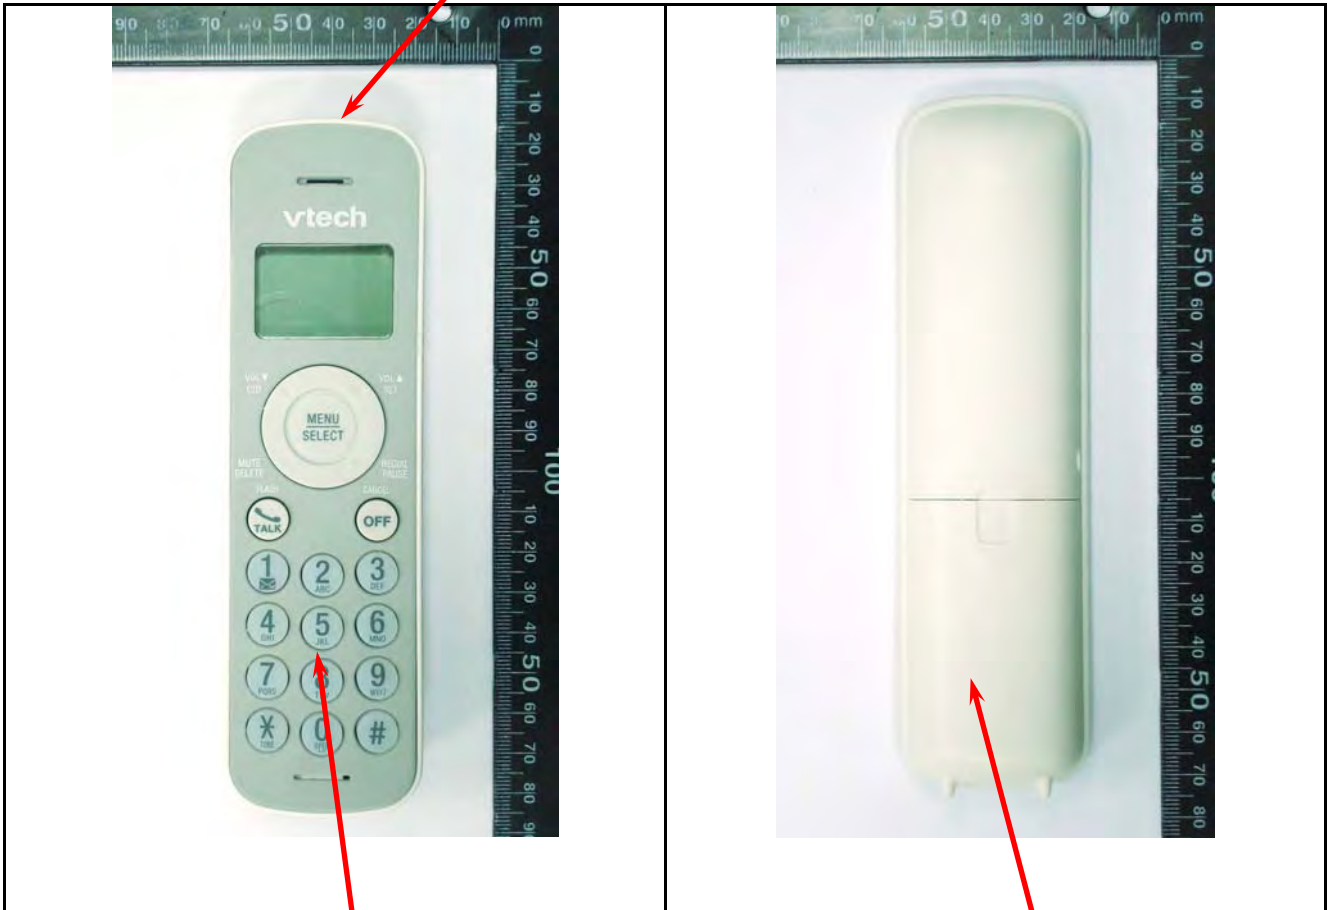

SAR Test Setup Photographs

EUT Top side

EUT Front side

EUT Back side

Right Head Setup

Figure 2. Right Head SAR Test Setup (Cheek)

Figure 3. Right Head SAR Test Setup (Tilted)

Left Head Setup

Figure 4. Left Head SAR Test Setup (Cheek)

Figure 5. Left Head SAR Test Setup (Tilted)

Body Setup (The front surface to phantom 0mm)

Figure 6. Body SAR Test Setup (Flat Section)

Body Setup (The back surface to phantom 0mm)