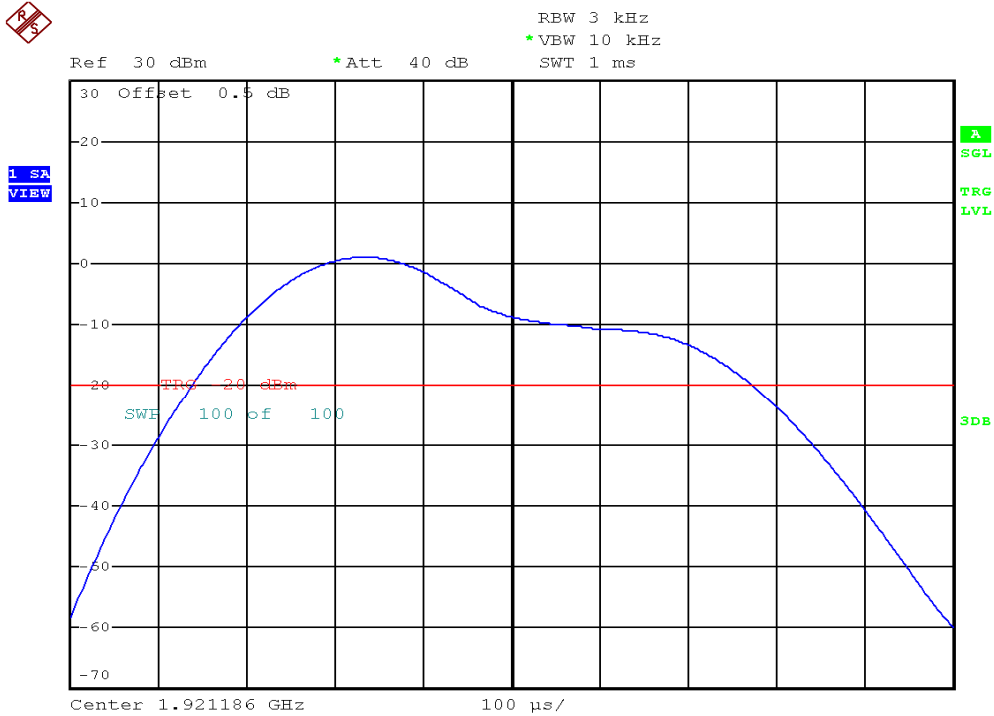

INTERTEK TESTING SERVICES

Power Spectral Density Plots

Handset unit, Lowest channel, Traffic carrier

Handset unit, Highest channel, Traffic carrier