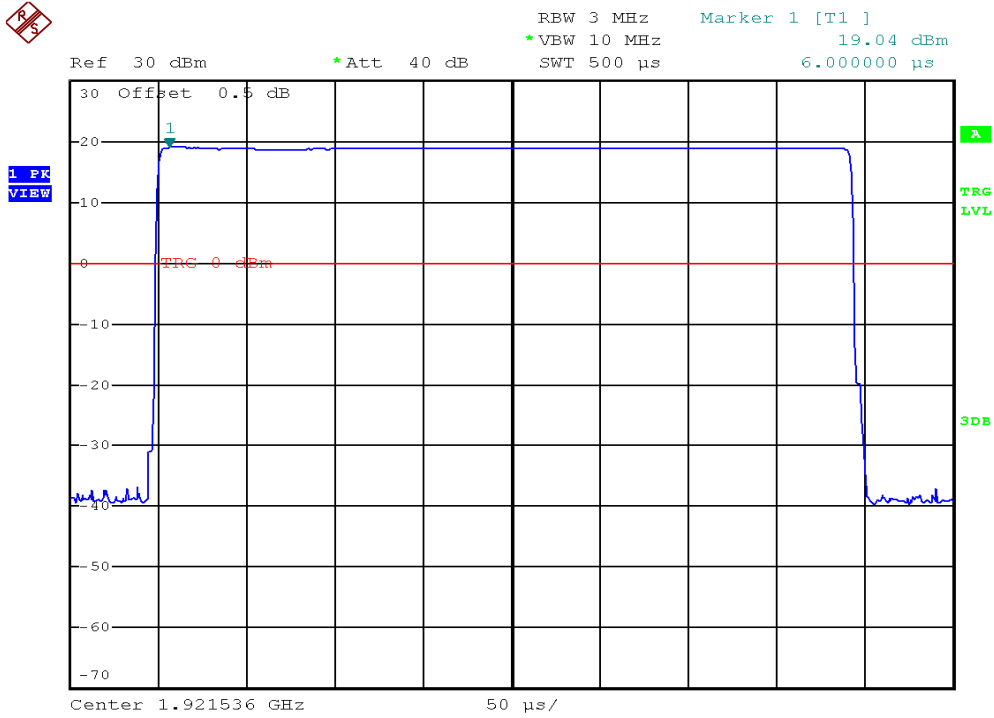

## Peak Transmit Power Plots

### Handset unit, Lowest channel, Traffic carrier

### Handset unit, Middle channel, Traffic carrier