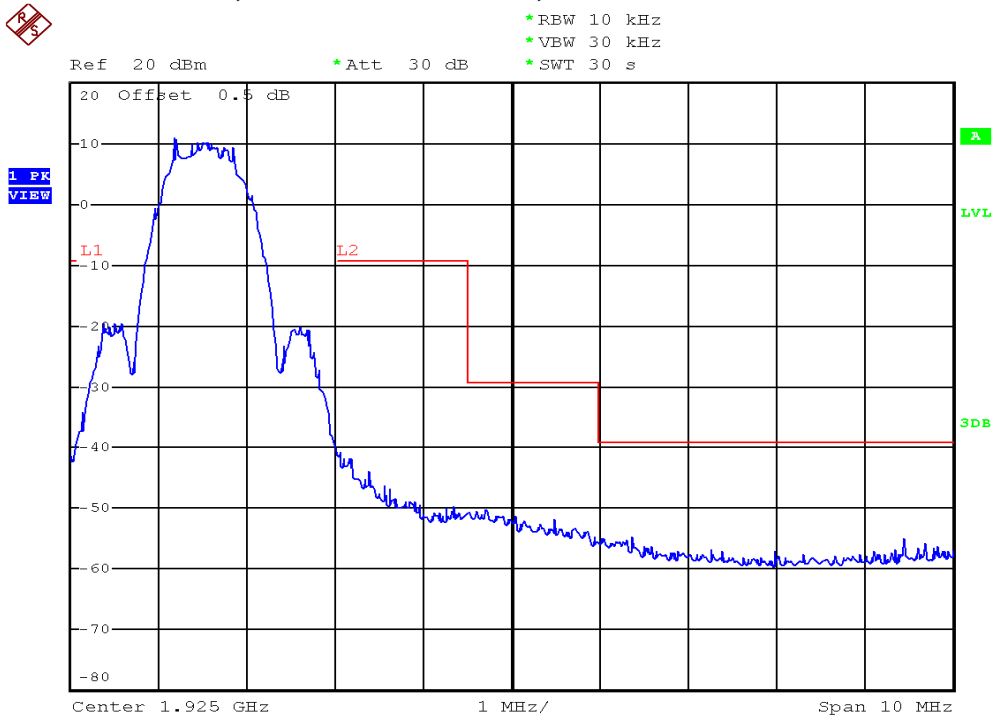

INTERTEK TESTING SERVICES

Unwanted Emission Inside The Sub-Band Plots

Handset unit, Lowest channel, Traffic carrier

Handset unit, Highest channel, Traffic carrier