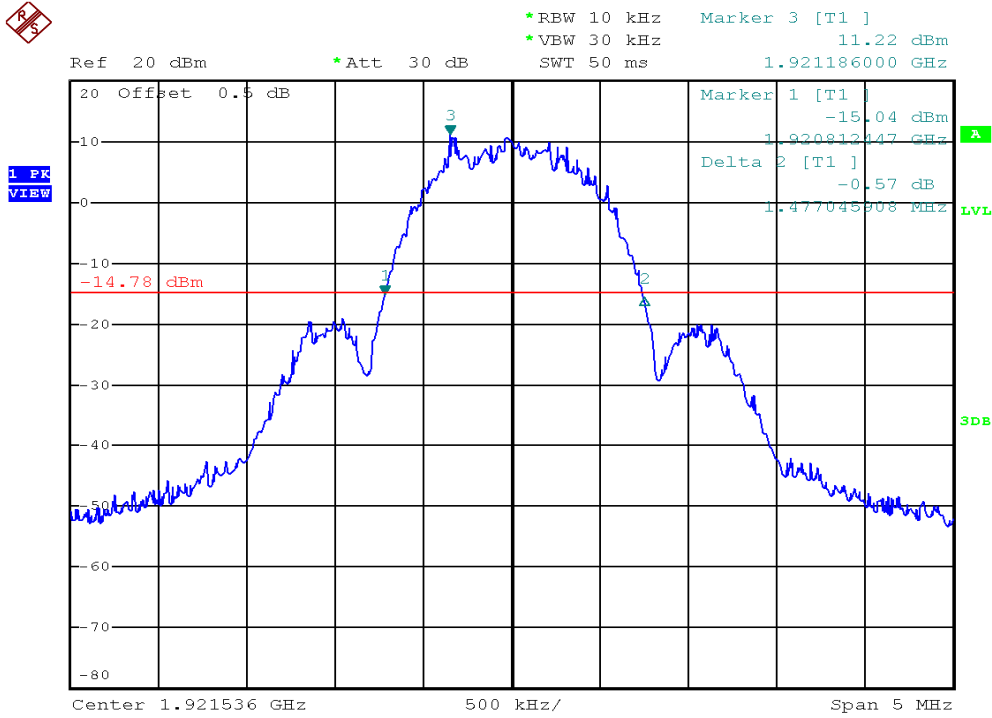

INTERTEK TESTING SERVICES

26dB Emission Bandwidth Plots

Handset unit, Lowest channel, Traffic carrier

Handset unit, Highest channel, Traffic carrier