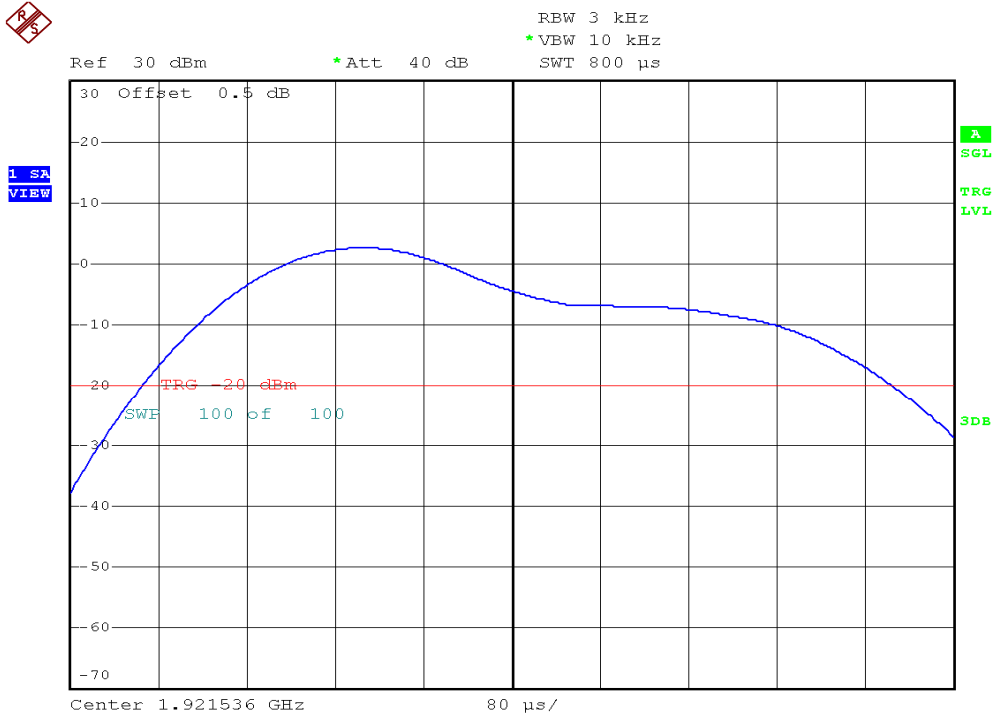

## Power Spectral Density Plots

### Base unit, Lowest channel, Traffic carrier