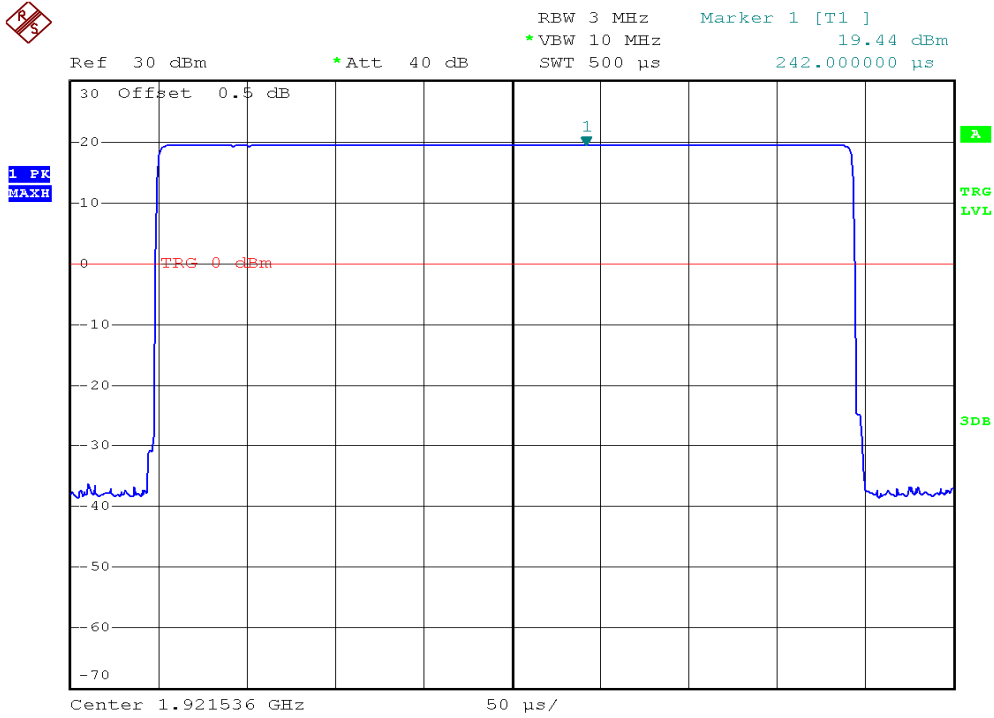

INTERTEK TESTING SERVICES

Peak Transmit Power Plots

Base unit, Lowest channel, Traffic carrier

Base unit, Middle channel, Traffic carrier

INTERTEK TESTING SERVICES

Peak Transmit Power Plots

Base unit, Highest channel, Traffic carrier