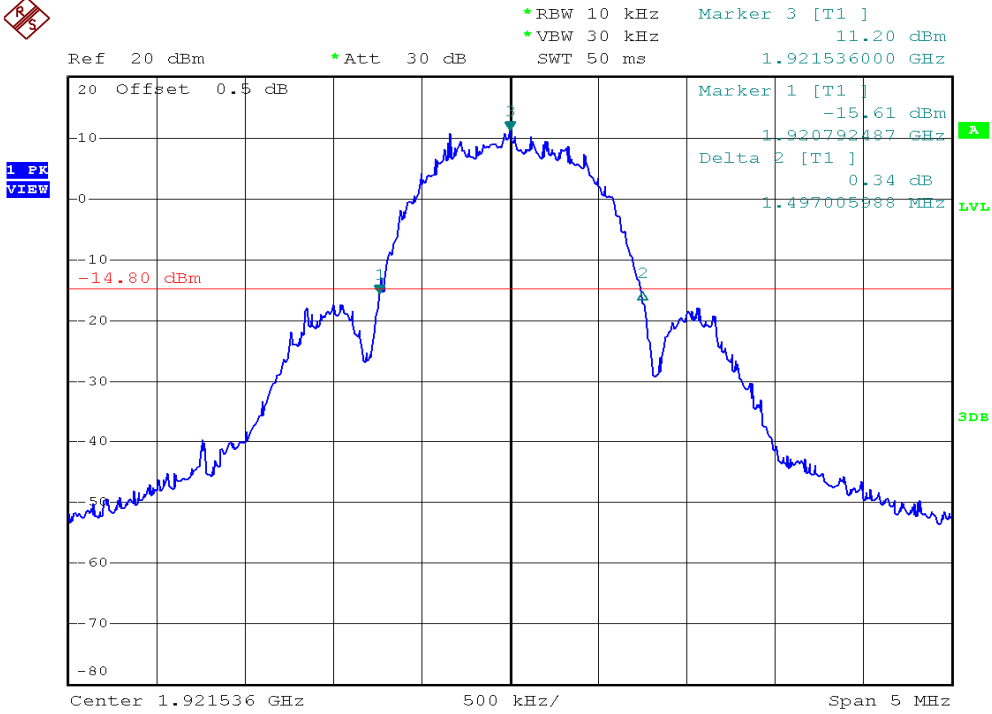

## 26dB Emission Bandwidth Plots

### Base unit, Lowest channel, Traffic carrier