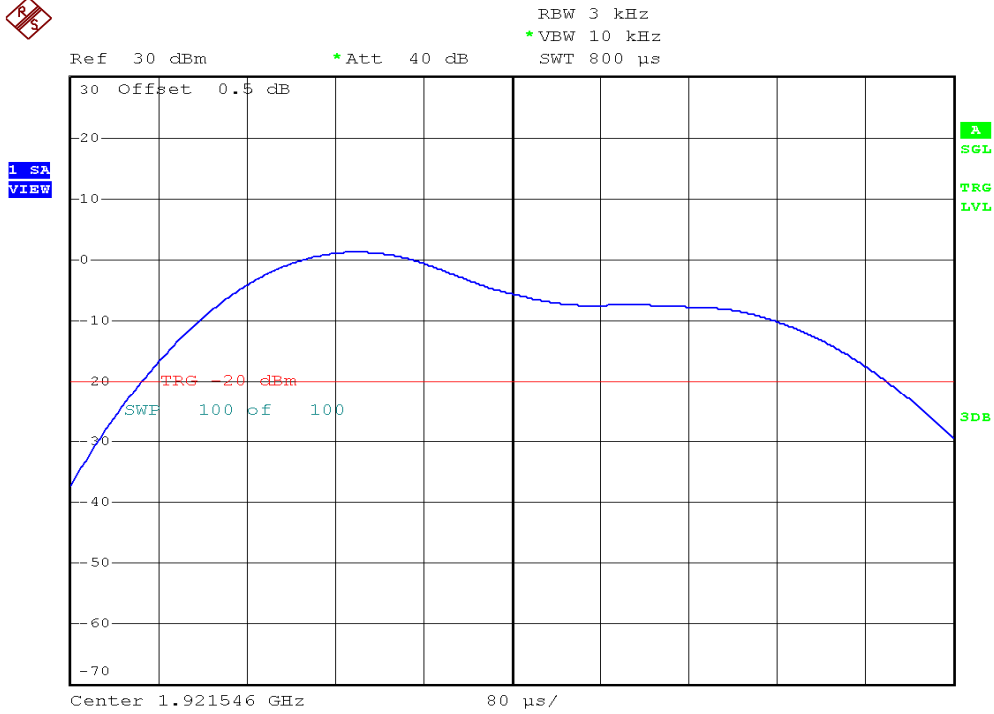

INTERTEK TESTING SERVICES

Power Spectral Density Plots

Base unit, Lowest channel, Traffic carrier

Base unit, Highest channel, Traffic carrier