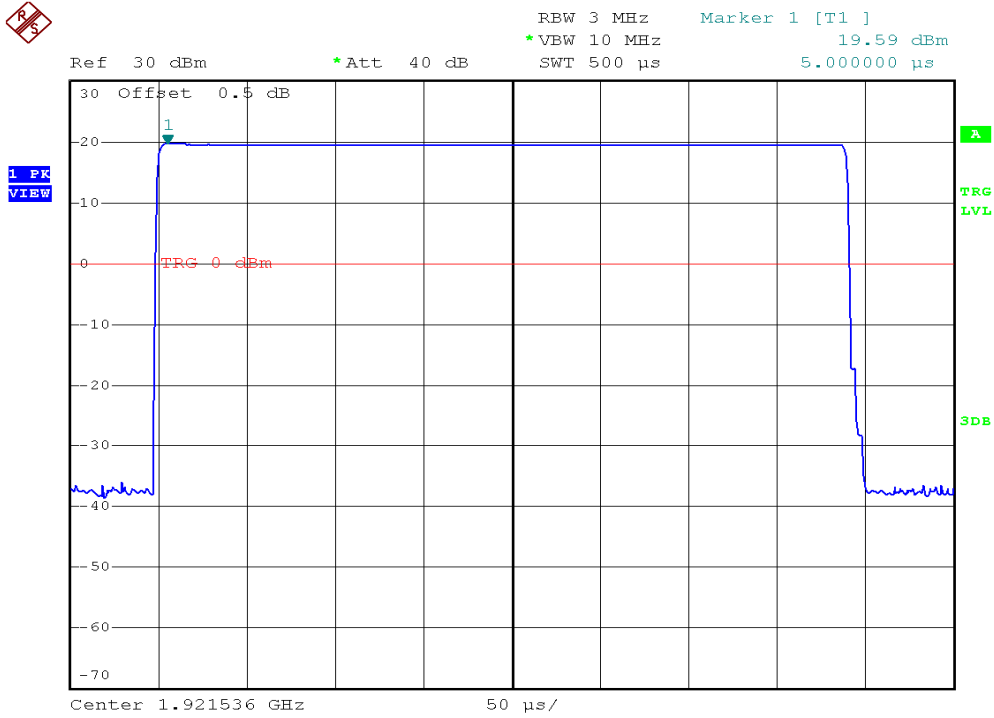

INTERTEK TESTING SERVICES

Peak Transmit Power Plots

Base unit, Lowest channel, Traffic carrier

Base unit, Middle channel, Traffic carrier

INTERTEK TESTING SERVICES

Peak Transmit Power Plots

Base unit, Highest channel, Traffic carrier