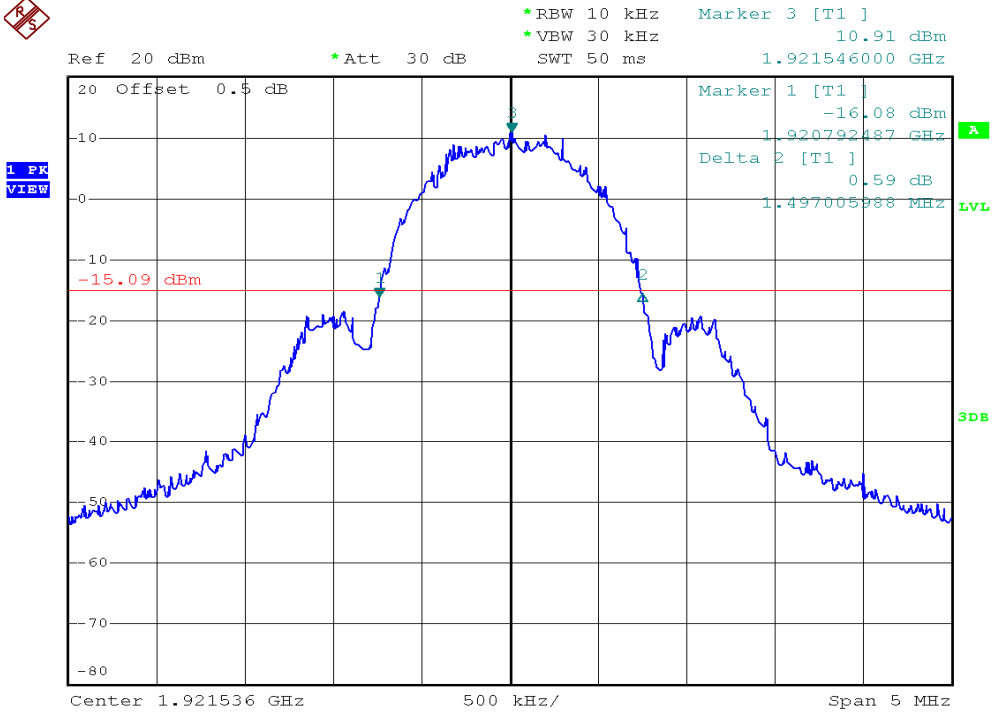

INTERTEK TESTING SERVICES

26dB Emission Bandwidth Plots

Base unit, Lowest channel, Traffic carrier

Base unit, Highest channel, Traffic carrier