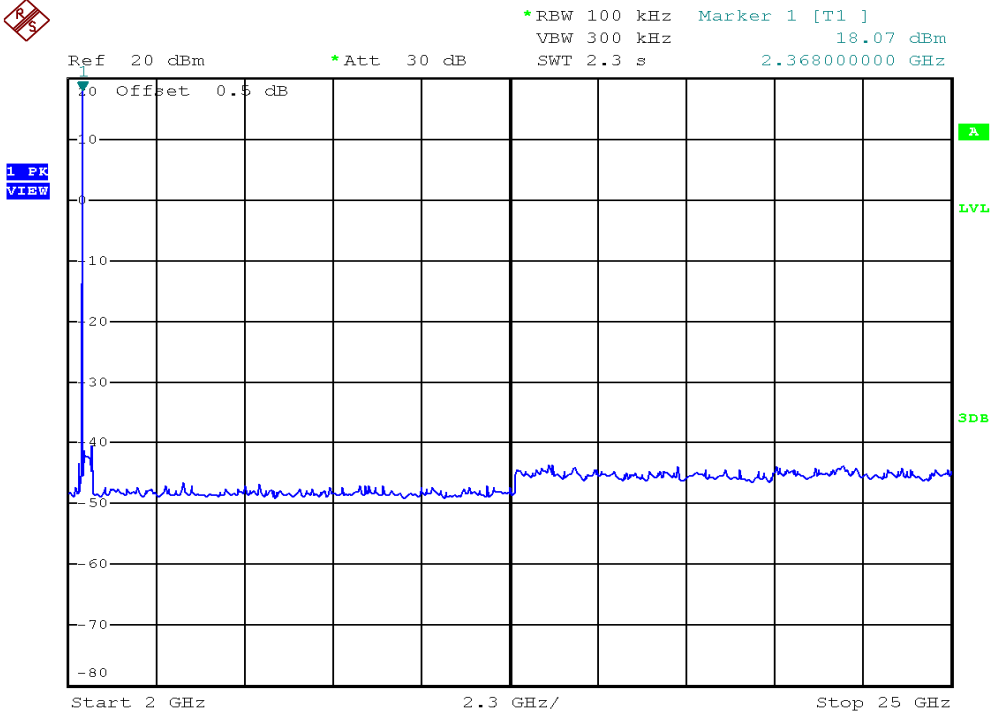

INTERTEK TESTING SERVICES

Out Band Antenna Conducted Emission Plots

Parent unit, Lowest channel, Plot 1

Parent unit, Lowest channel, Plot 2

INTERTEK TESTING SERVICES

Out Band Antenna Conducted Emission Plots

Parent unit, Middle channel, Plot 1

Parent unit, Middle channel, Plot 2

INTERTEK TESTING SERVICES

Out Band Antenna Conducted Emission Plots

Parent unit, Highest channel, Plot 1

Parent unit, Highest channel, Plot 2

INTERTEK TESTING SERVICES

Out Band Antenna Conducted Emission Plots

Parent unit, Bandedge plot, Plot 1

Parent unit, Bandedge plot, Plot 2