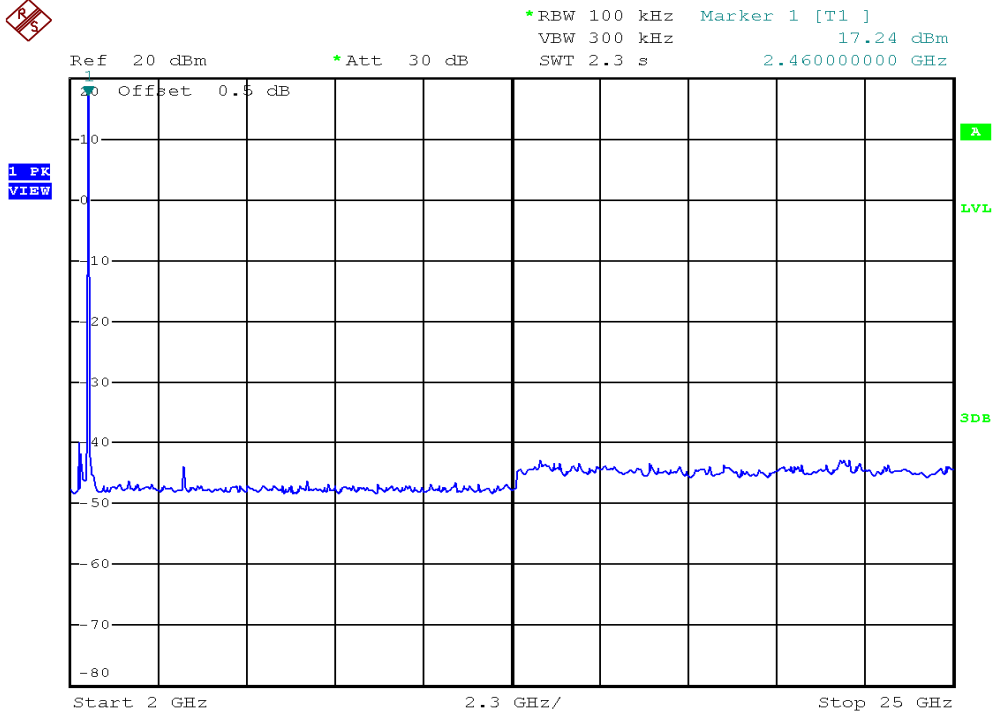

INTERTEK TESTING SERVICES

Out Band Antenna Conducted Emission Plots

Parent unit, Lowest channel, Plot 1

Parent unit, Lowest channel, Plot 2

INTERTEK TESTING SERVICES

Out Band Antenna Conducted Emission Plots

Parent unit, Middle channel, Plot 1

Parent unit, Middle channel, Plot 2

INTERTEK TESTING SERVICES

Out Band Antenna Conducted Emission Plots

Parent unit, Highest channel, Plot 1

Parent unit, Highest channel, Plot 2

INTERTEK TESTING SERVICES

Out Band Antenna Conducted Emission Plots

Parent unit, Bandedge plot, Plot 1

Parent unit, Bandedge plot, Plot 2