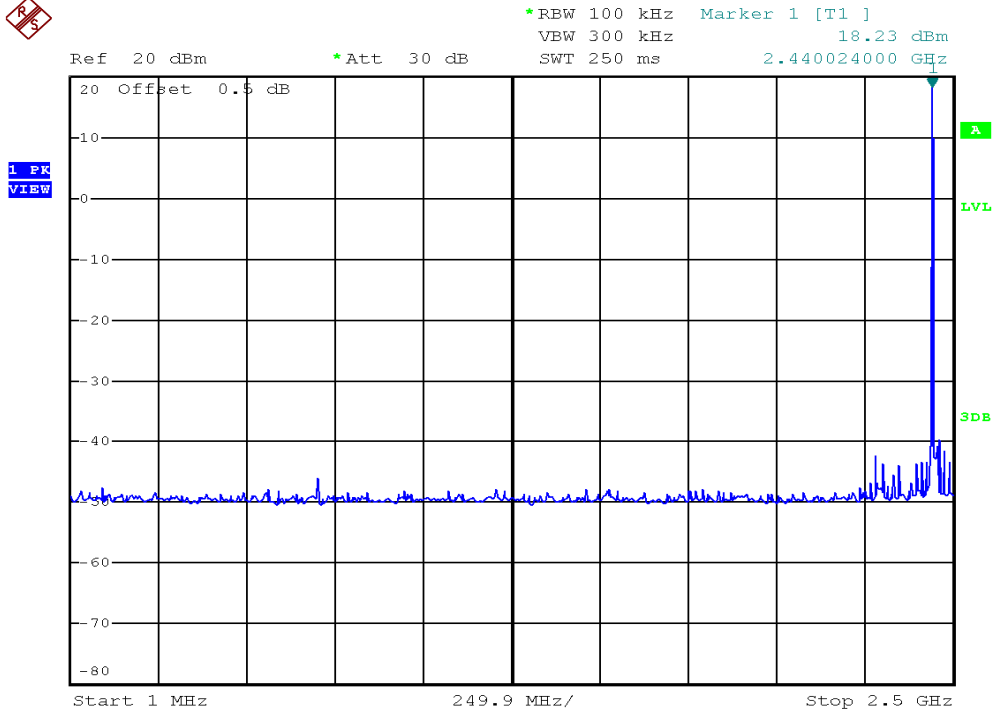

INTERTEK TESTING SERVICES

Out Band Antenna Conducted Emission Plots

Parent unit, Lowest channel, Plot 1

Parent unit, Lowest channel, Plot 2

INTERTEK TESTING SERVICES

Out Band Antenna Conducted Emission Plots

Parent unit, Middle channel, Plot 1

Parent unit, Middle channel, Plot 2

INTERTEK TESTING SERVICES

Out Band Antenna Conducted Emission Plots

Parent unit, Highest channel, Plot 1

Parent unit, Highest channel, Plot 2

INTERTEK TESTING SERVICES

Out Band Antenna Conducted Emission Plots

Parent unit, Bandedge plot, Plot 1

Parent unit, Bandedge plot, Plot 2