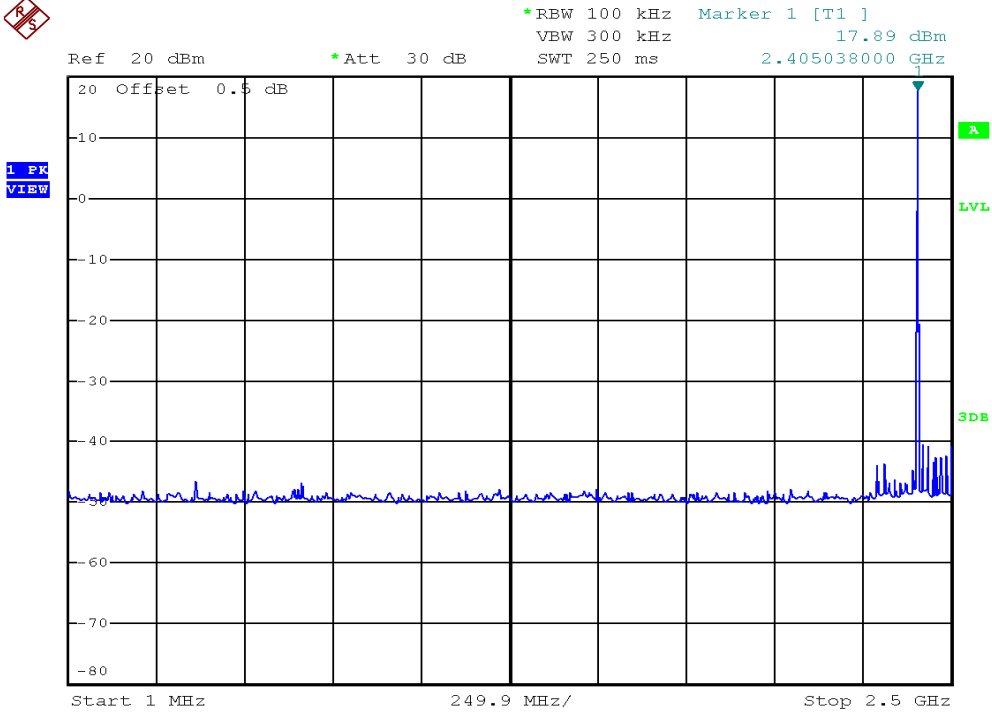

INTERTEK TESTING SERVICES

Out Band Antenna Conducted Emission Plots

Parent unit, Lowest channel, Plot 1

Parent unit, Lowest channel, Plot 2

INTERTEK TESTING SERVICES

Out Band Antenna Conducted Emission Plots

Parent unit, Middle channel, Plot 1

Parent unit, Middle channel, Plot 2

INTERTEK TESTING SERVICES

Out Band Antenna Conducted Emission Plots

Parent unit, Highest channel, Plot 1

Parent unit, Highest channel, Plot 2

INTERTEK TESTING SERVICES

Out Band Antenna Conducted Emission Plots

Parent unit, Bandedge plot, Plot 1

Parent unit, Bandedge plot, Plot 2