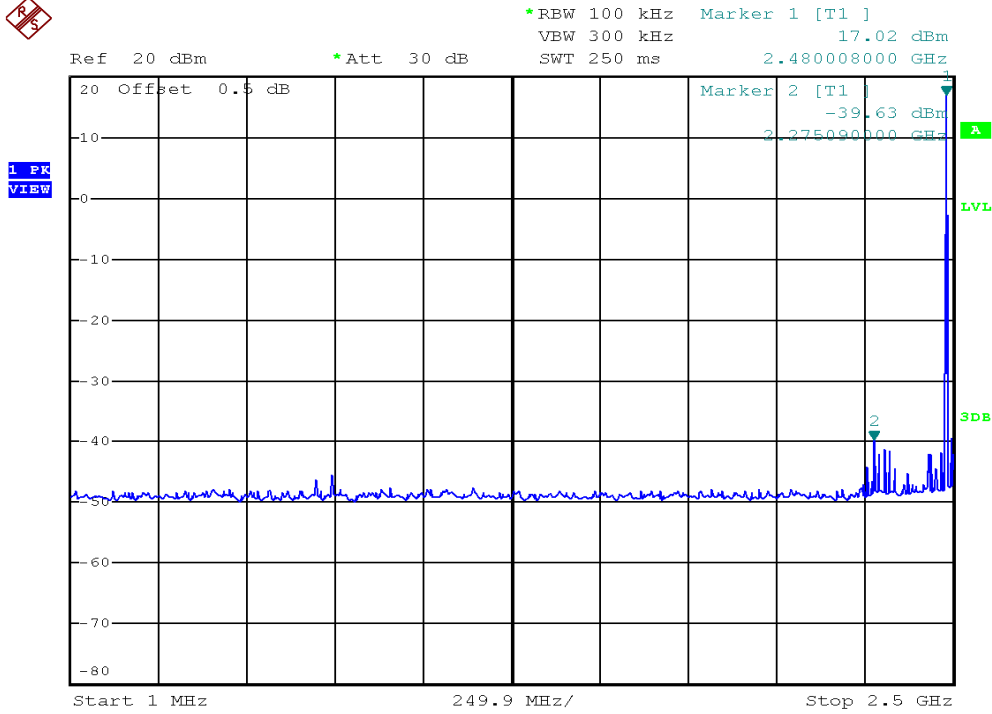

INTERTEK TESTING SERVICES

Out Band Antenna Conducted Emission Plots

Parent unit, Lowest channel, Plot 1

Parent unit, Lowest channel, Plot 2

INTERTEK TESTING SERVICES

Out Band Antenna Conducted Emission Plots

Parent unit, Middle channel, Plot 1

Parent unit, Middle channel, Plot 2

INTERTEK TESTING SERVICES

Out Band Antenna Conducted Emission Plots

Parent unit, Highest channel, Plot 1

Parent unit, Highest channel, Plot 2

INTERTEK TESTING SERVICES

Out Band Antenna Conducted Emission Plots

Parent unit, Bandedge plot, Plot 1

Parent unit, Bandedge plot, Plot 2