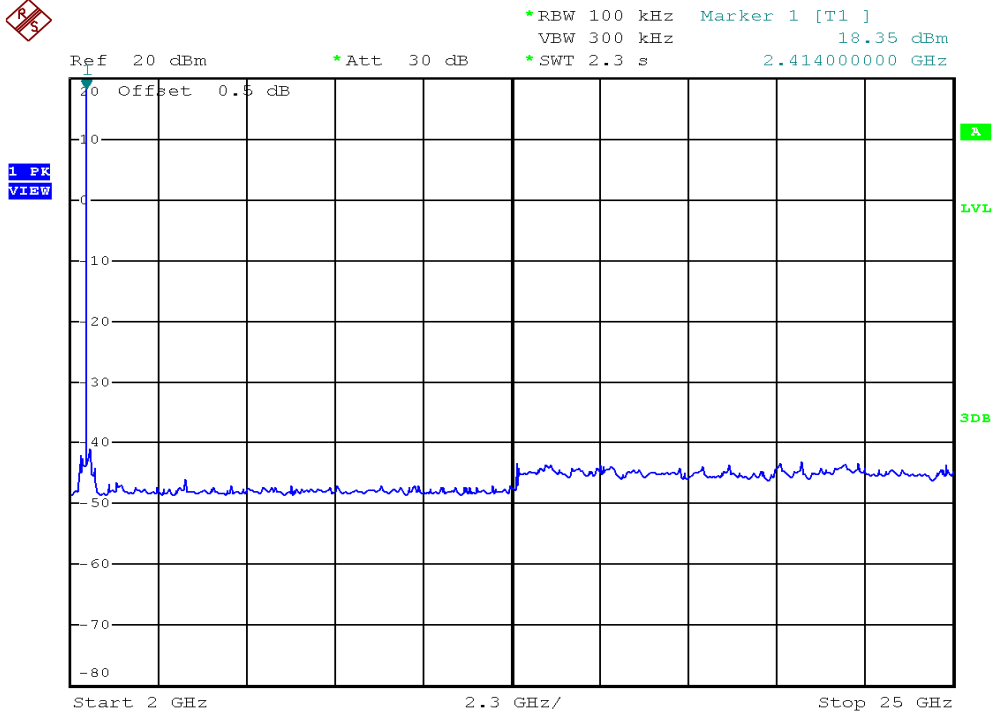

INTERTEK TESTING SERVICES

Out Band Antenna Conducted Emission Plots

Parent unit, Lowest channel, Plot 1

Parent unit, Lowest channel, Plot 2

INTERTEK TESTING SERVICES

Out Band Antenna Conducted Emission Plots

Parent unit, Middle channel, Plot 1

Parent unit, Middle channel, Plot 2

INTERTEK TESTING SERVICES

Out Band Antenna Conducted Emission Plots

Parent unit, Highest channel, Plot 1

Parent unit, Highest channel, Plot 2

INTERTEK TESTING SERVICES

Out Band Antenna Conducted Emission Plots

Parent unit, Bandedge plot, Plot 1

Parent unit, Bandedge plot, Plot 2