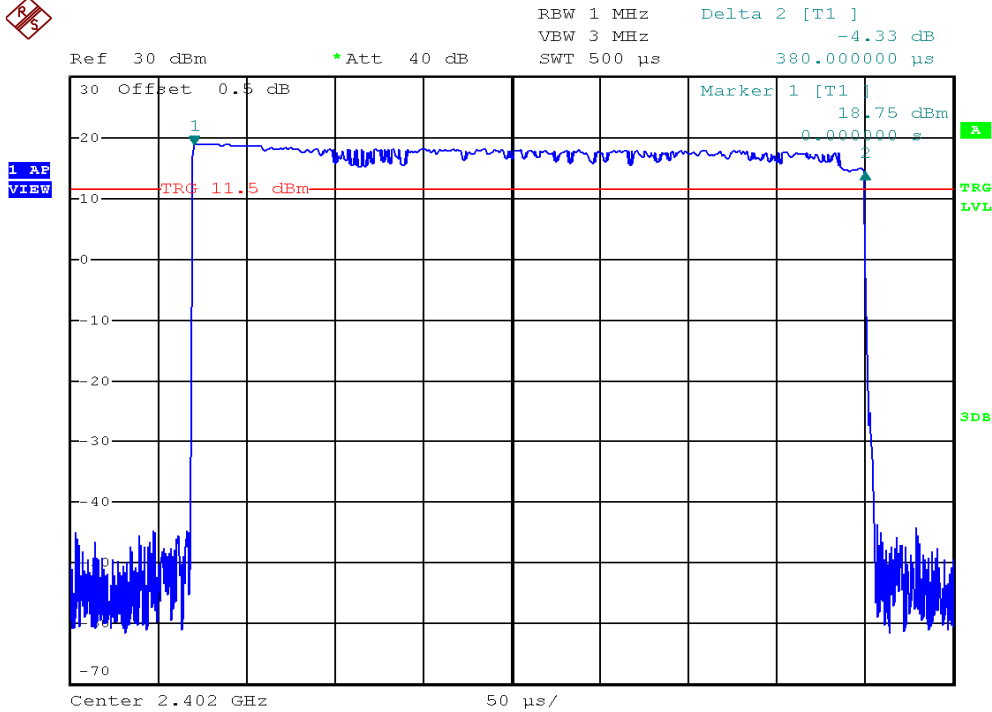

INTERTEK TESTING SERVICES

Average Channel Occupancy Time Plots

Parent unit, Tx time for one period

Parent unit, 8 seconds sweep