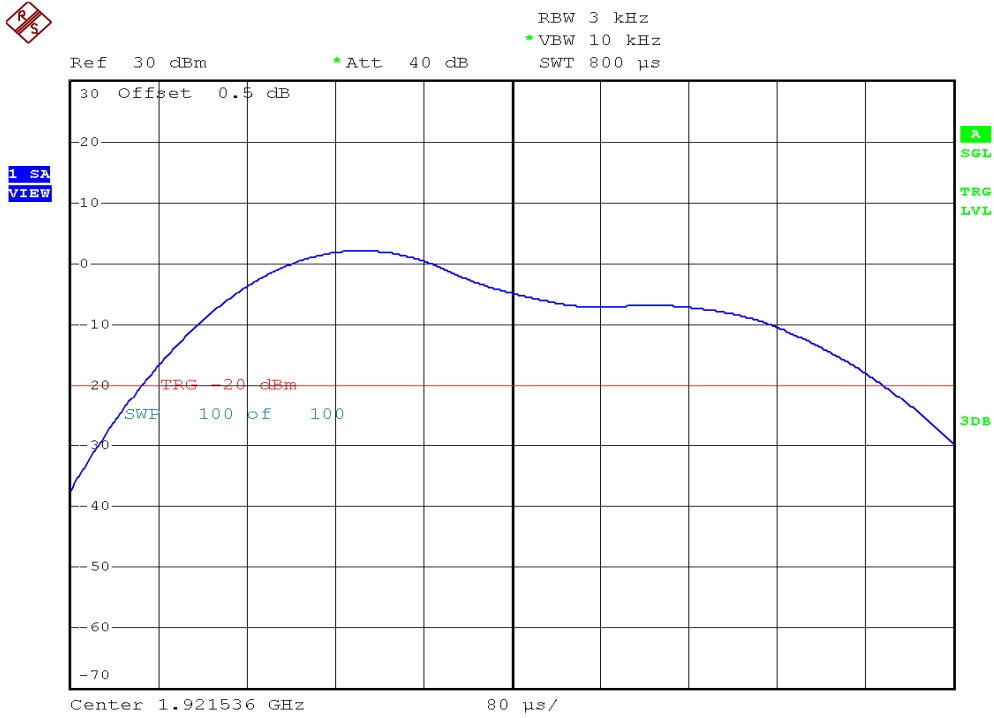

## Power Spectral Density Plots

### Base unit, Lowest channel, Traffic carrier