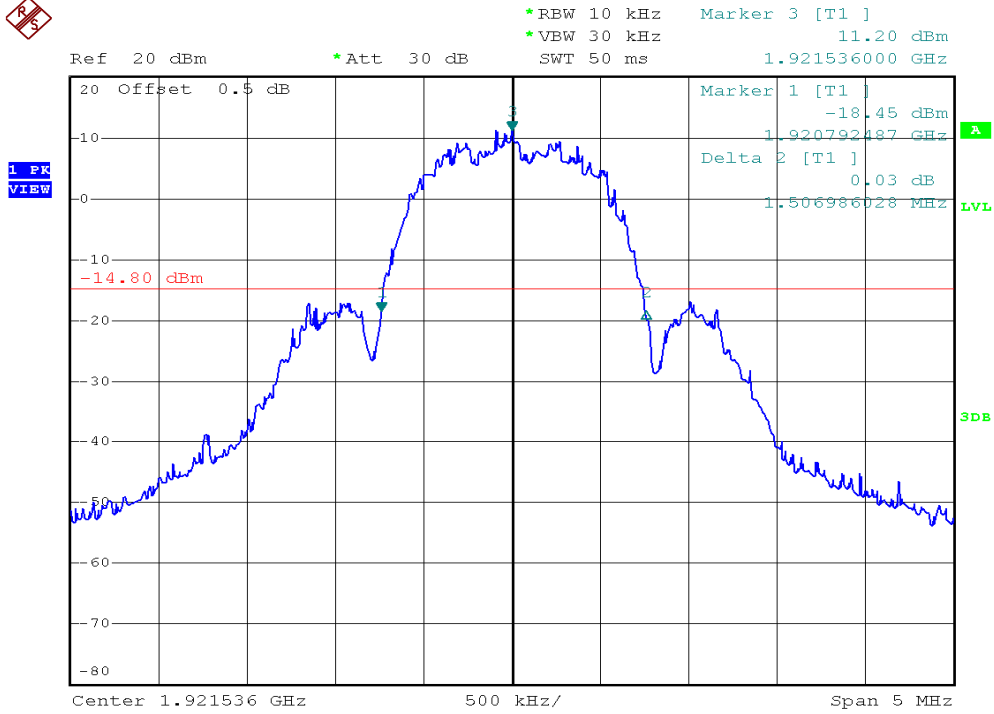

INTERTEK TESTING SERVICES

26dB Emission Bandwidth Plots

Base unit, Lowest channel, Traffic carrier

Base unit, Highest channel, Traffic carrier