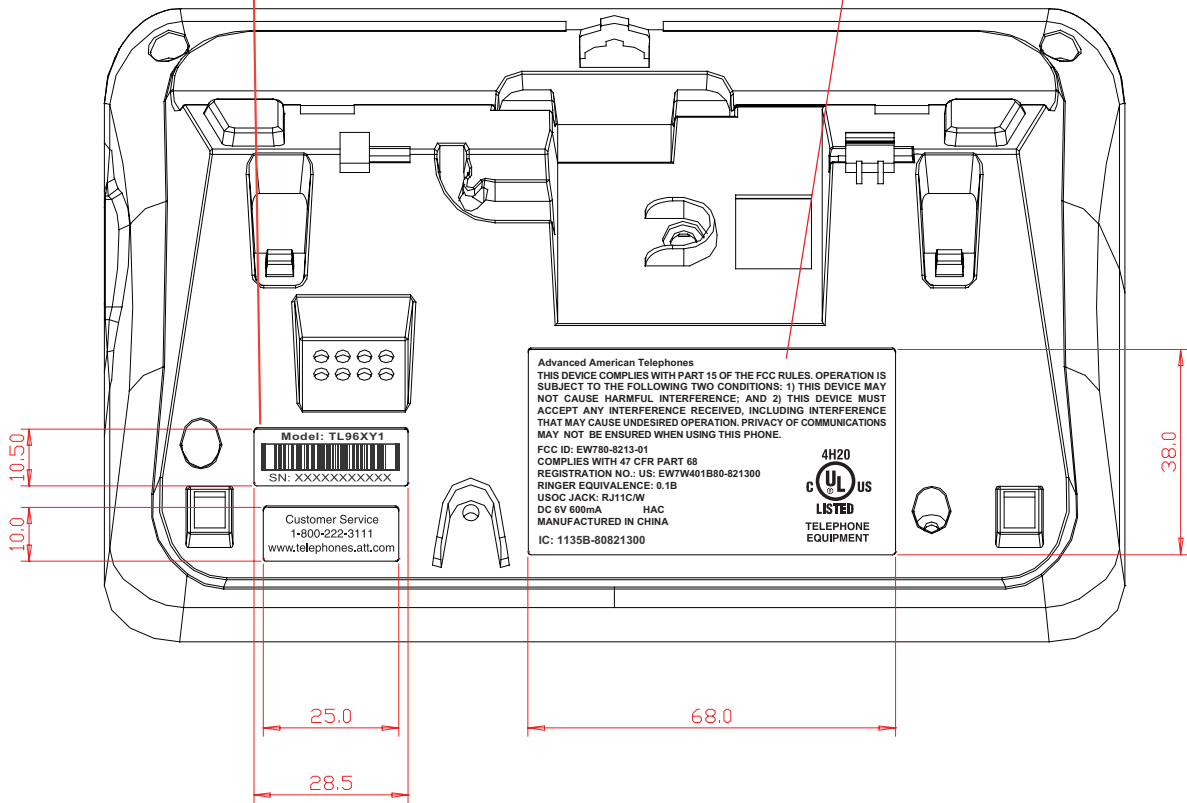

Serial No. Label(size: 28x10mm)

Text:Recessed  
0.3mm High Gloss

- TL96271 BS
- TL96371 BS
- TL96471 BS
- TL96211 BS
- TL96311 BS
- TL96411 BS
- TL96421 BS
- TL96521 BS

Text: engraved in raised 0.3mm