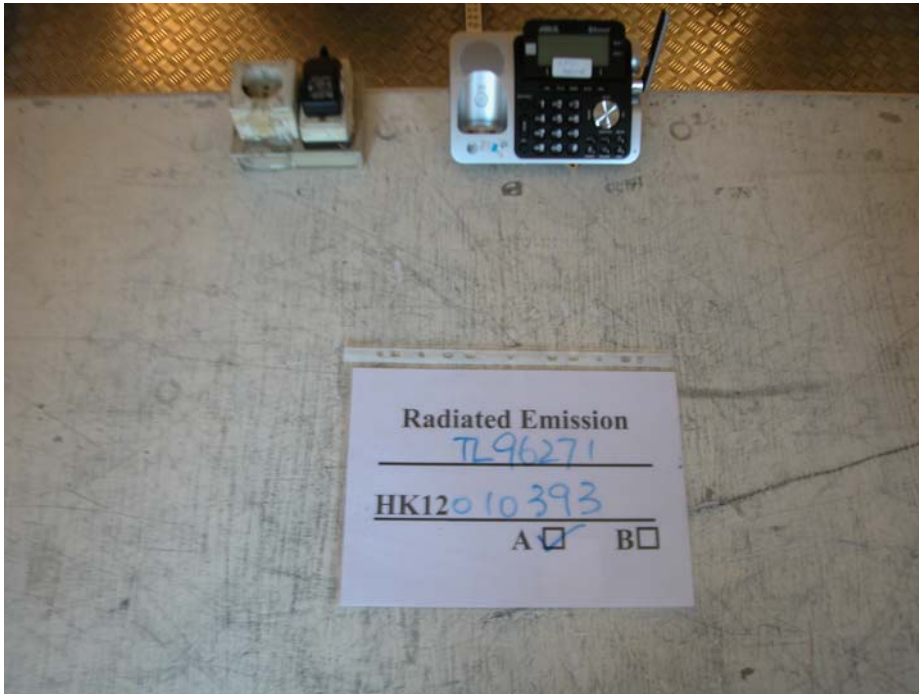

**INTERTEK TESTING SERVICES**

**The Worst Case Configuration Photographs - Mode: Transmission**

Radiated Emission - Base Unit (with adaptor "SIL")

Front View

Rear View

### The Worst Case Configuration Photographs - Mode: Ringing(Tenpao)

Conducted Emission

Front View

Right Side View

**INTERTEK TESTING SERVICES**

**The Worst Case Configuration Photographs - Mode: Ringing(Tenpao)**

Conducted Emission

Left Side View