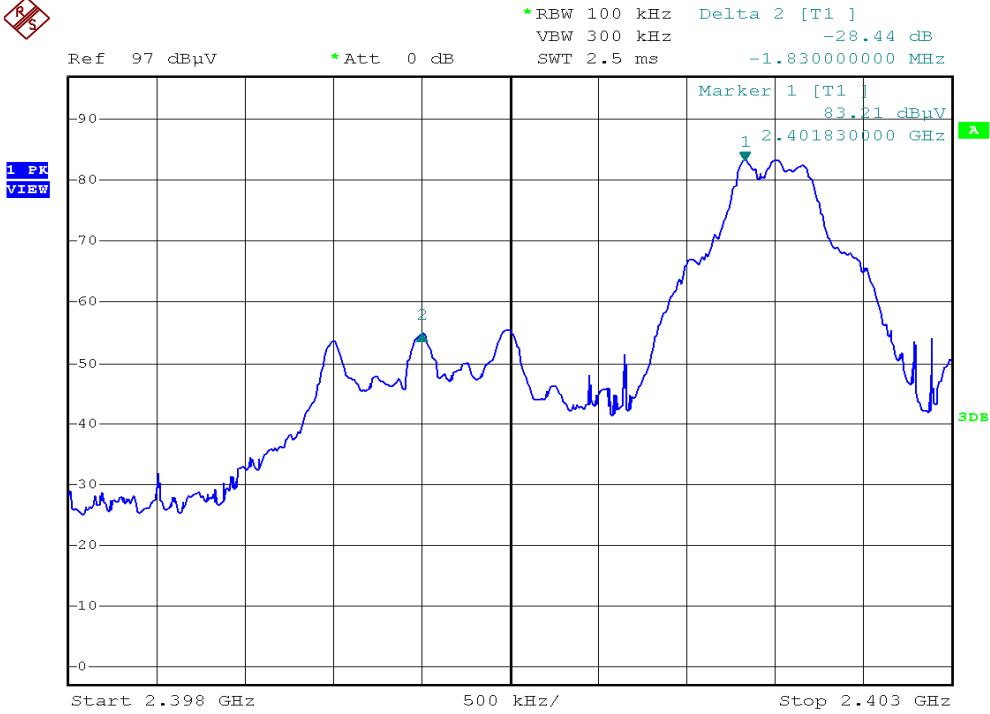

## Radiated Emission on the Bandedge Plots

### Base unit, Lowest channel